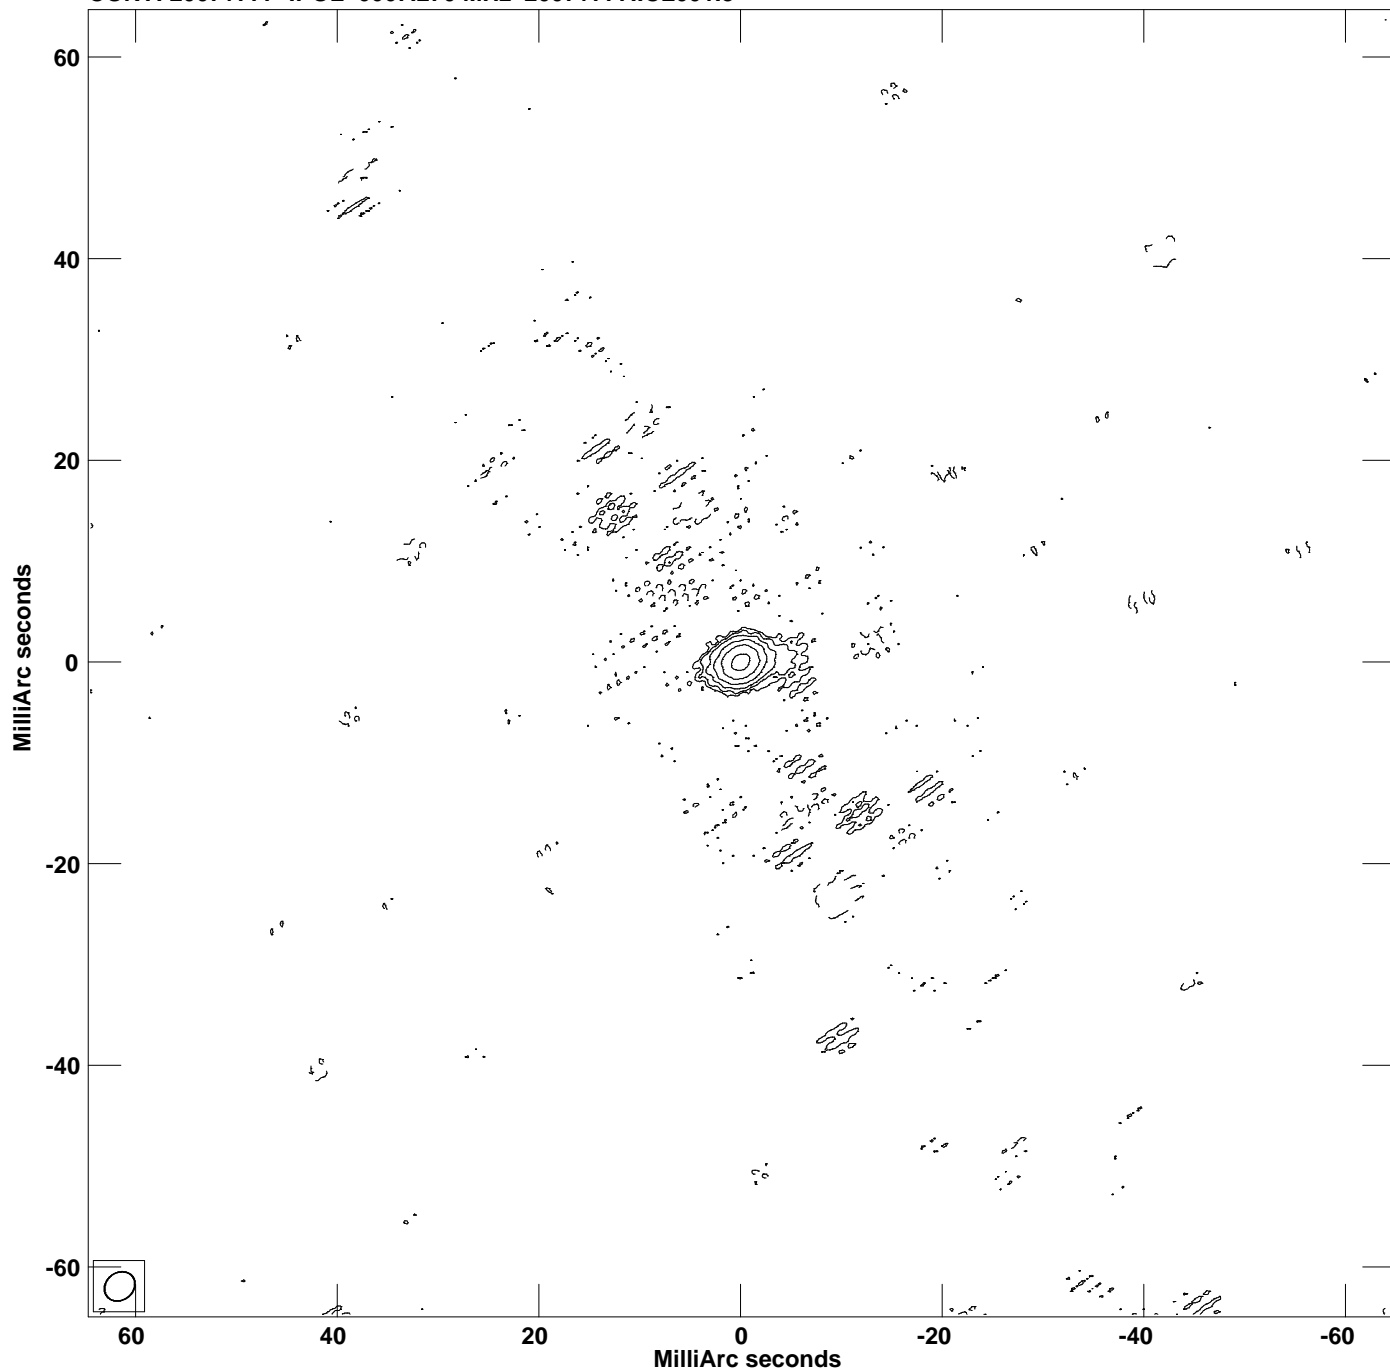

PLot file version 1 created 04-JAN-2021 00:03:25  
CONT: 2007+777 IPOL 6667.270 MHz 2007+777.ICL001.3

Center at RA 20 05 30.9985258 DEC 77 52 43.247541  
Cont peak brightness = 7.6173E-01 JY/BEAM  
Levs = 7.617E-03 \* (-2.39, 2.387, 4.774, 9.548, 19.10, 38.19, 76.38)