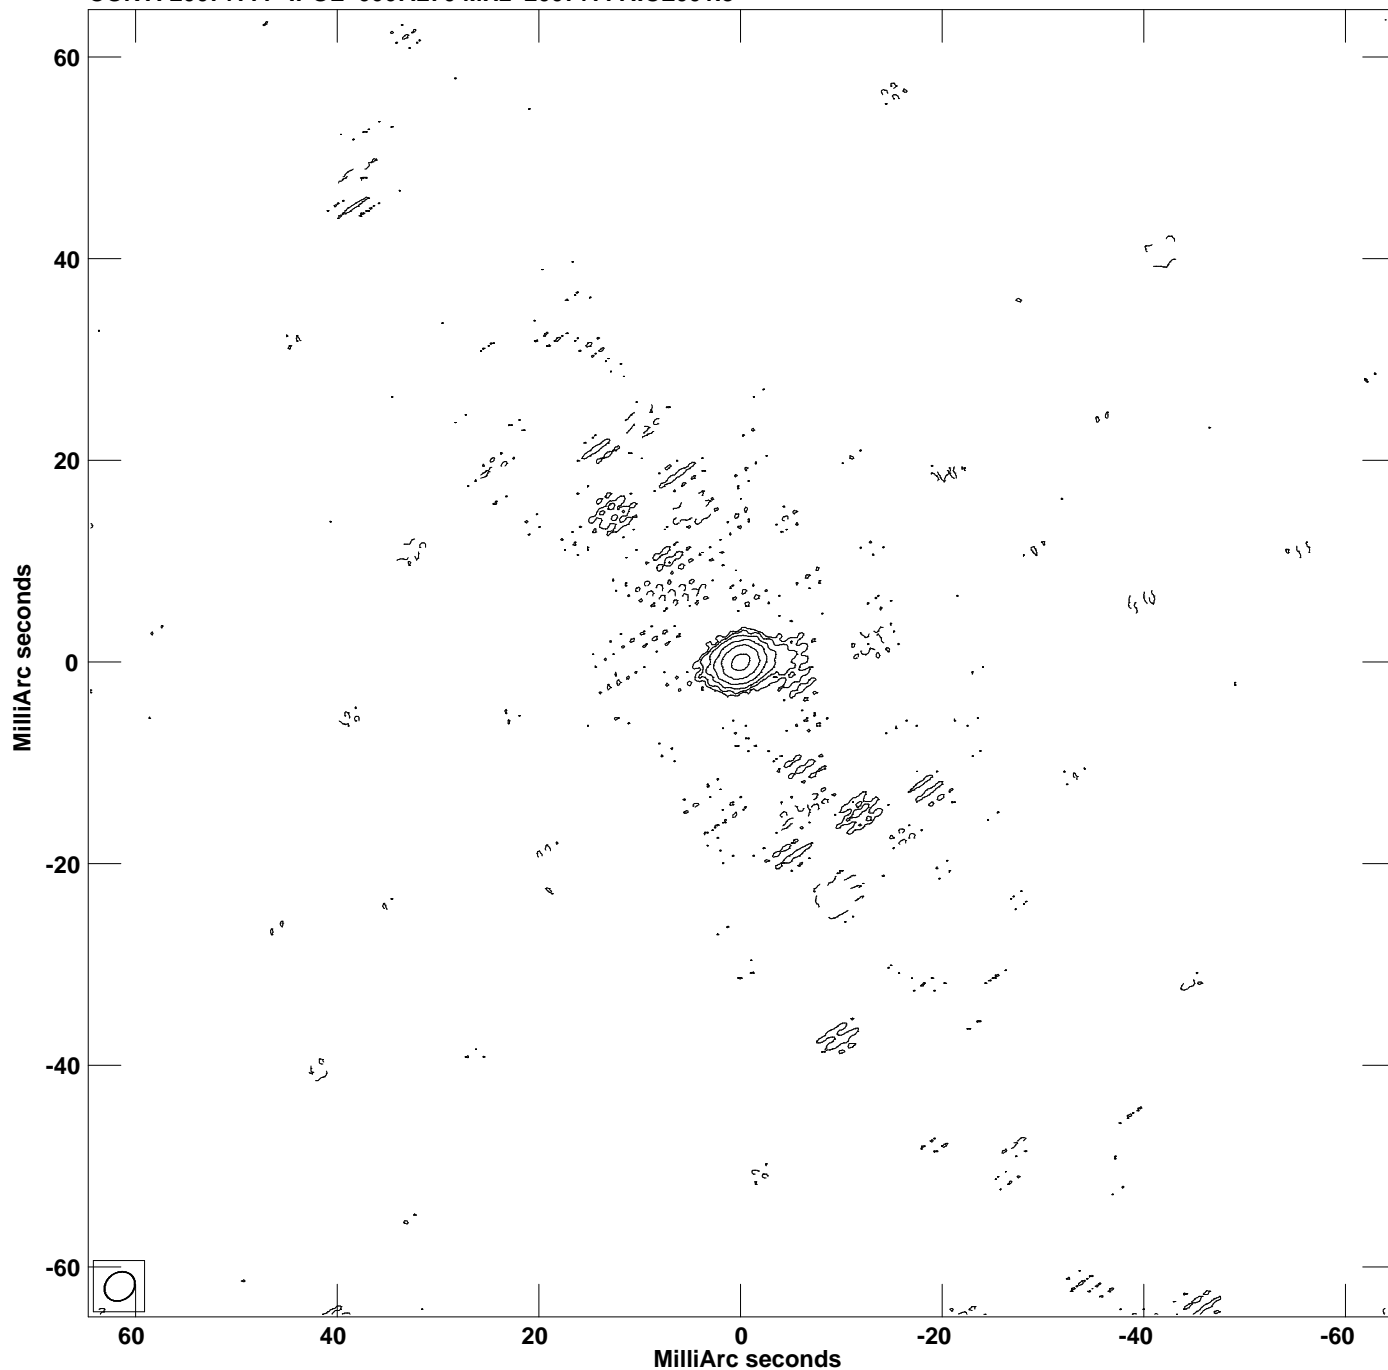

PLot file version 1 created 04-JAN-2021 00:03:25  
CONT: 2007+777 IPOL 6667.270 MHz 2007+777.ICL001.3

Center at RA 20 05 30.9985258 DEC 77 52 43.247541  
Cont peak brightness = 7.6173E-01 JY/BEAM  
Levs = 7.617E-03 \* (-2.39, 2.387, 4.774, 9.548, 19.10, 38.19, 76.38)