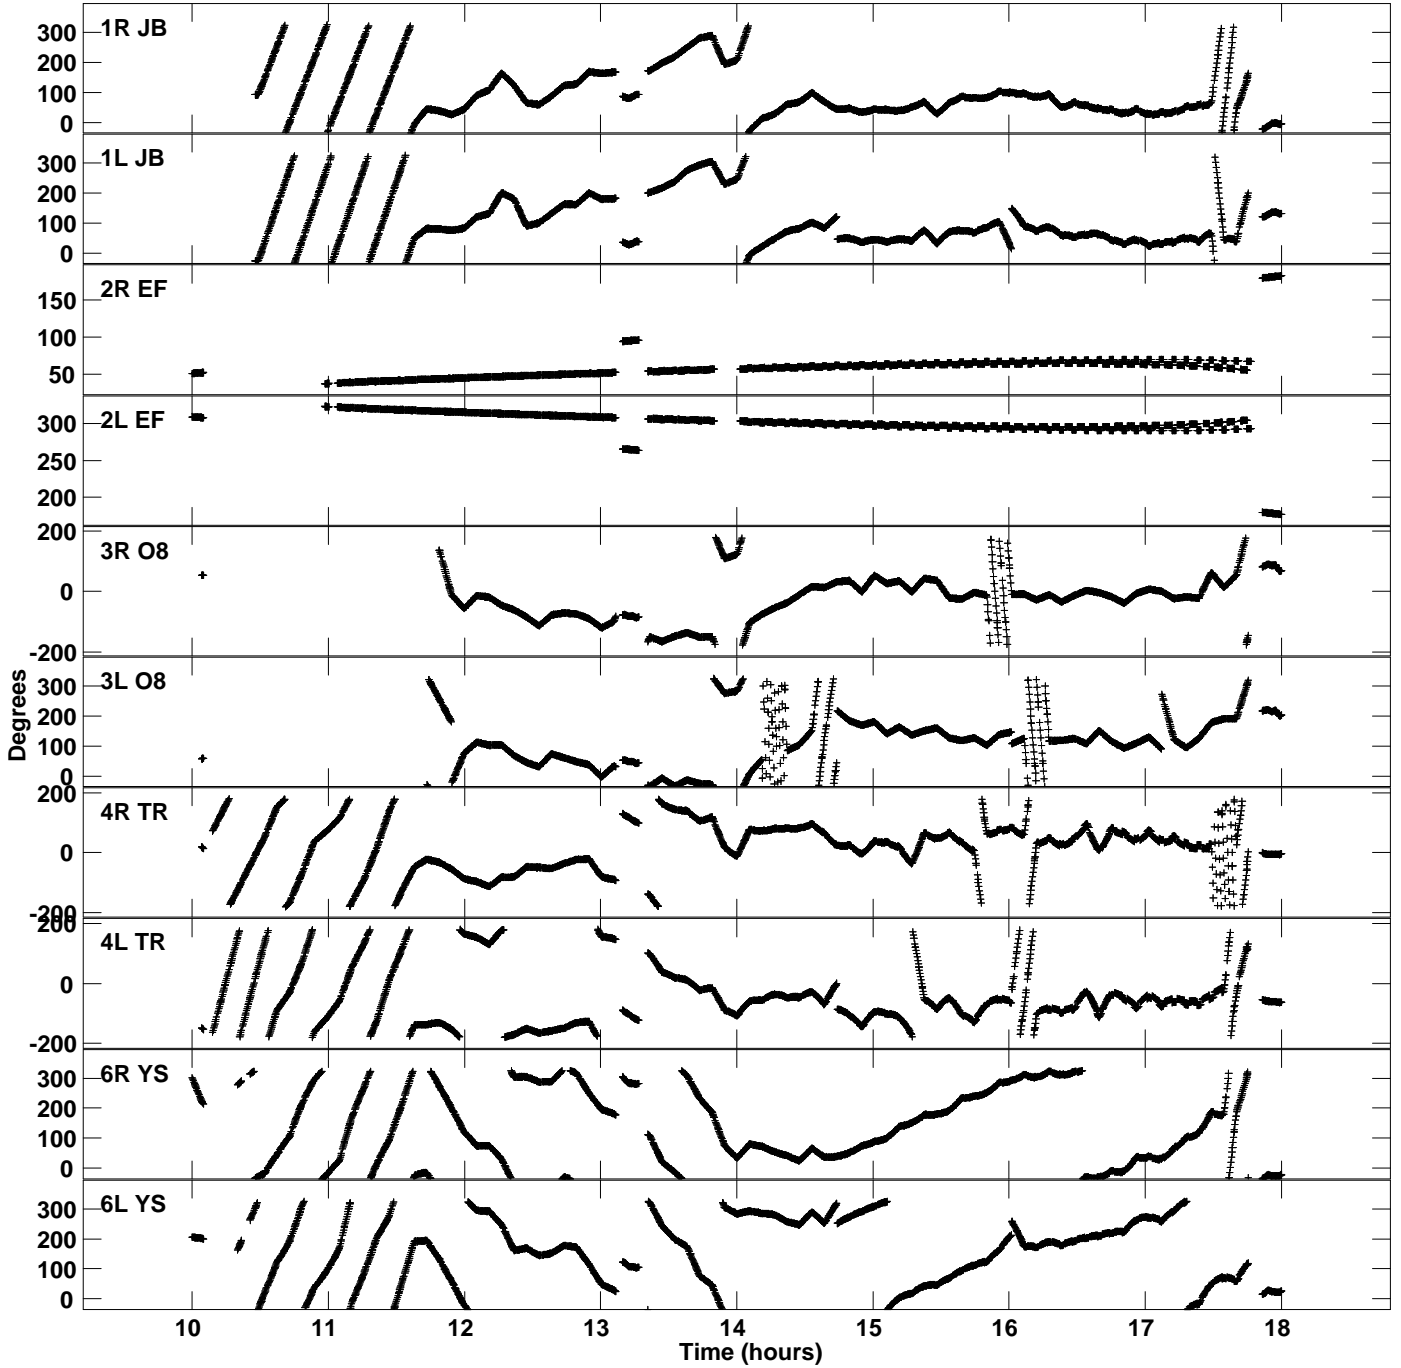

Plot file version 1 created 03-JAN-2021 18:50:22
Gain phs vs UTC time for ED048A_2.UVDATA.1
CL 3 Rpol & Lpol IF 1

Plot file version 2 created 03-JAN-2021 18:50:22
Gain phs vs UTC time for ED048A_2.UVDATA.1
CL 3 Rpol & Lpol IF 1