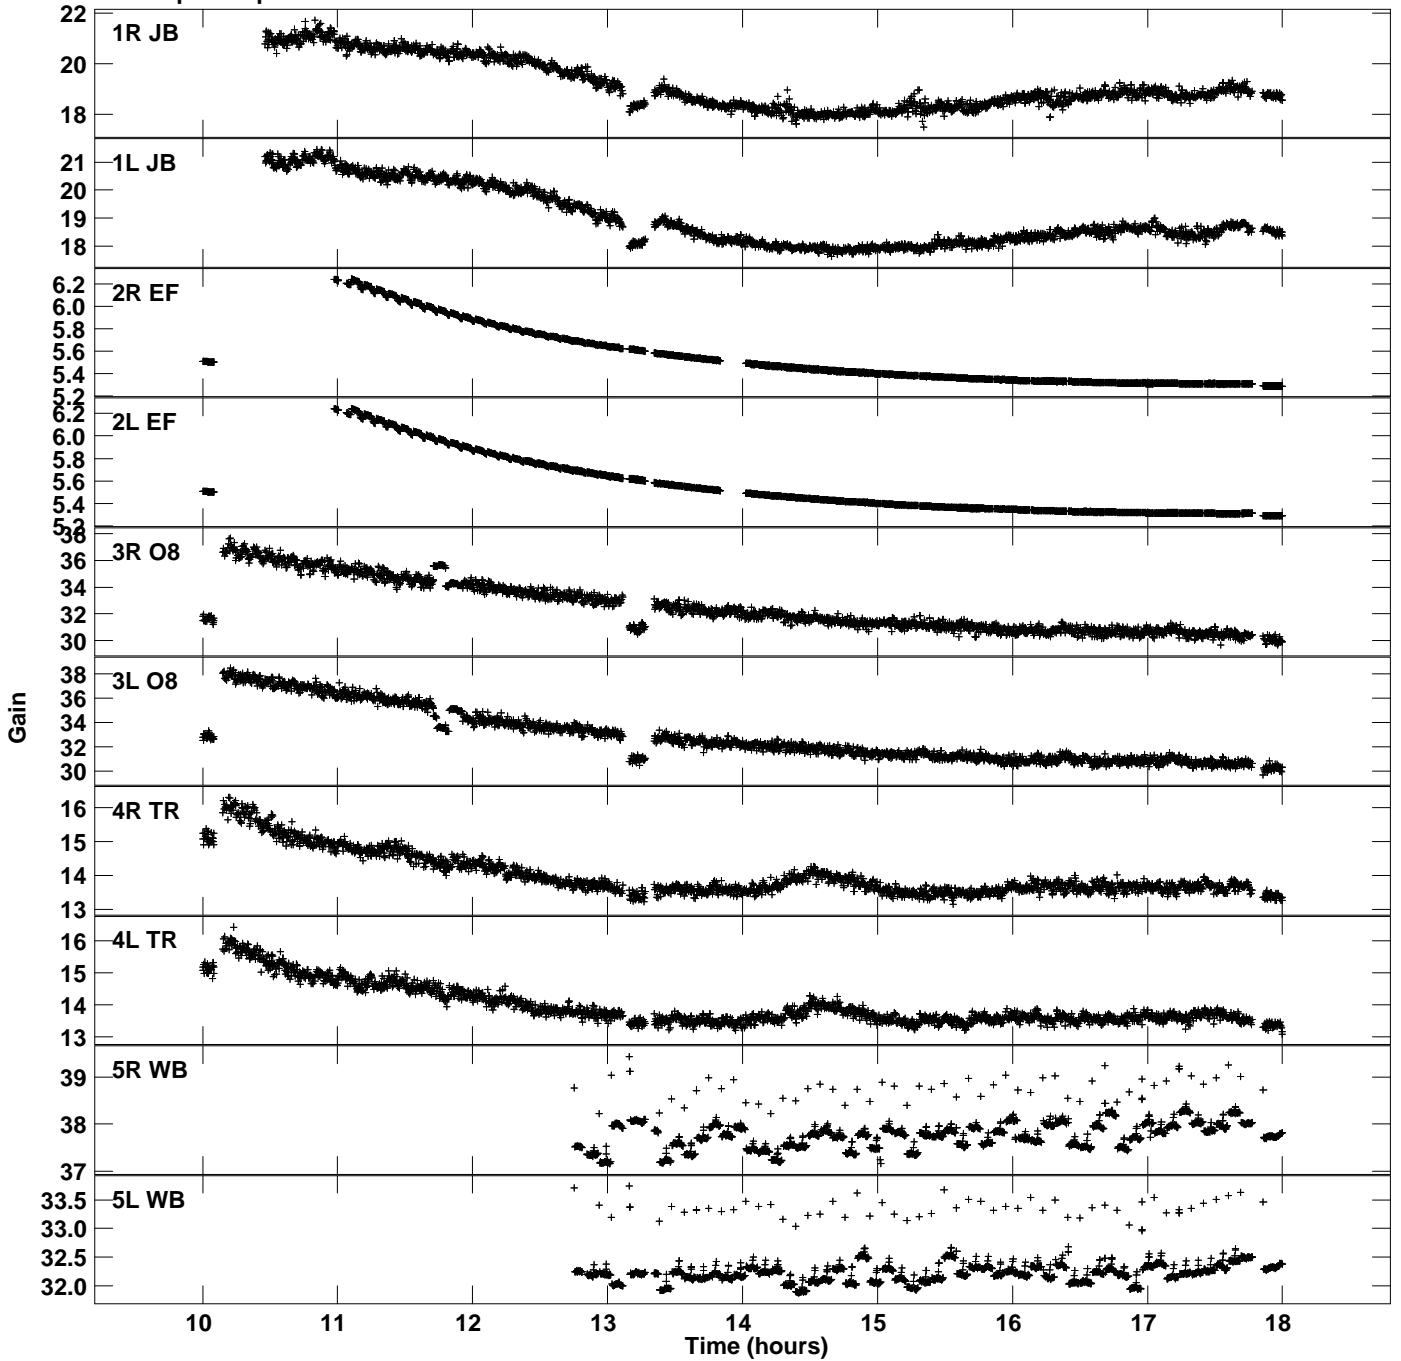

Plot file version 1 created 03-JAN-2021 17:48:14
Gain amp vs UTC time for ED048A_2.UVDATA.1
CL 2 Rpol & Lpol IF 1

Plot file version 2 created 03-JAN-2021 17:48:14
Gain amp vs UTC time for ED048A_2.UVDATA.1
CL 2 Rpol & Lpol IF 1