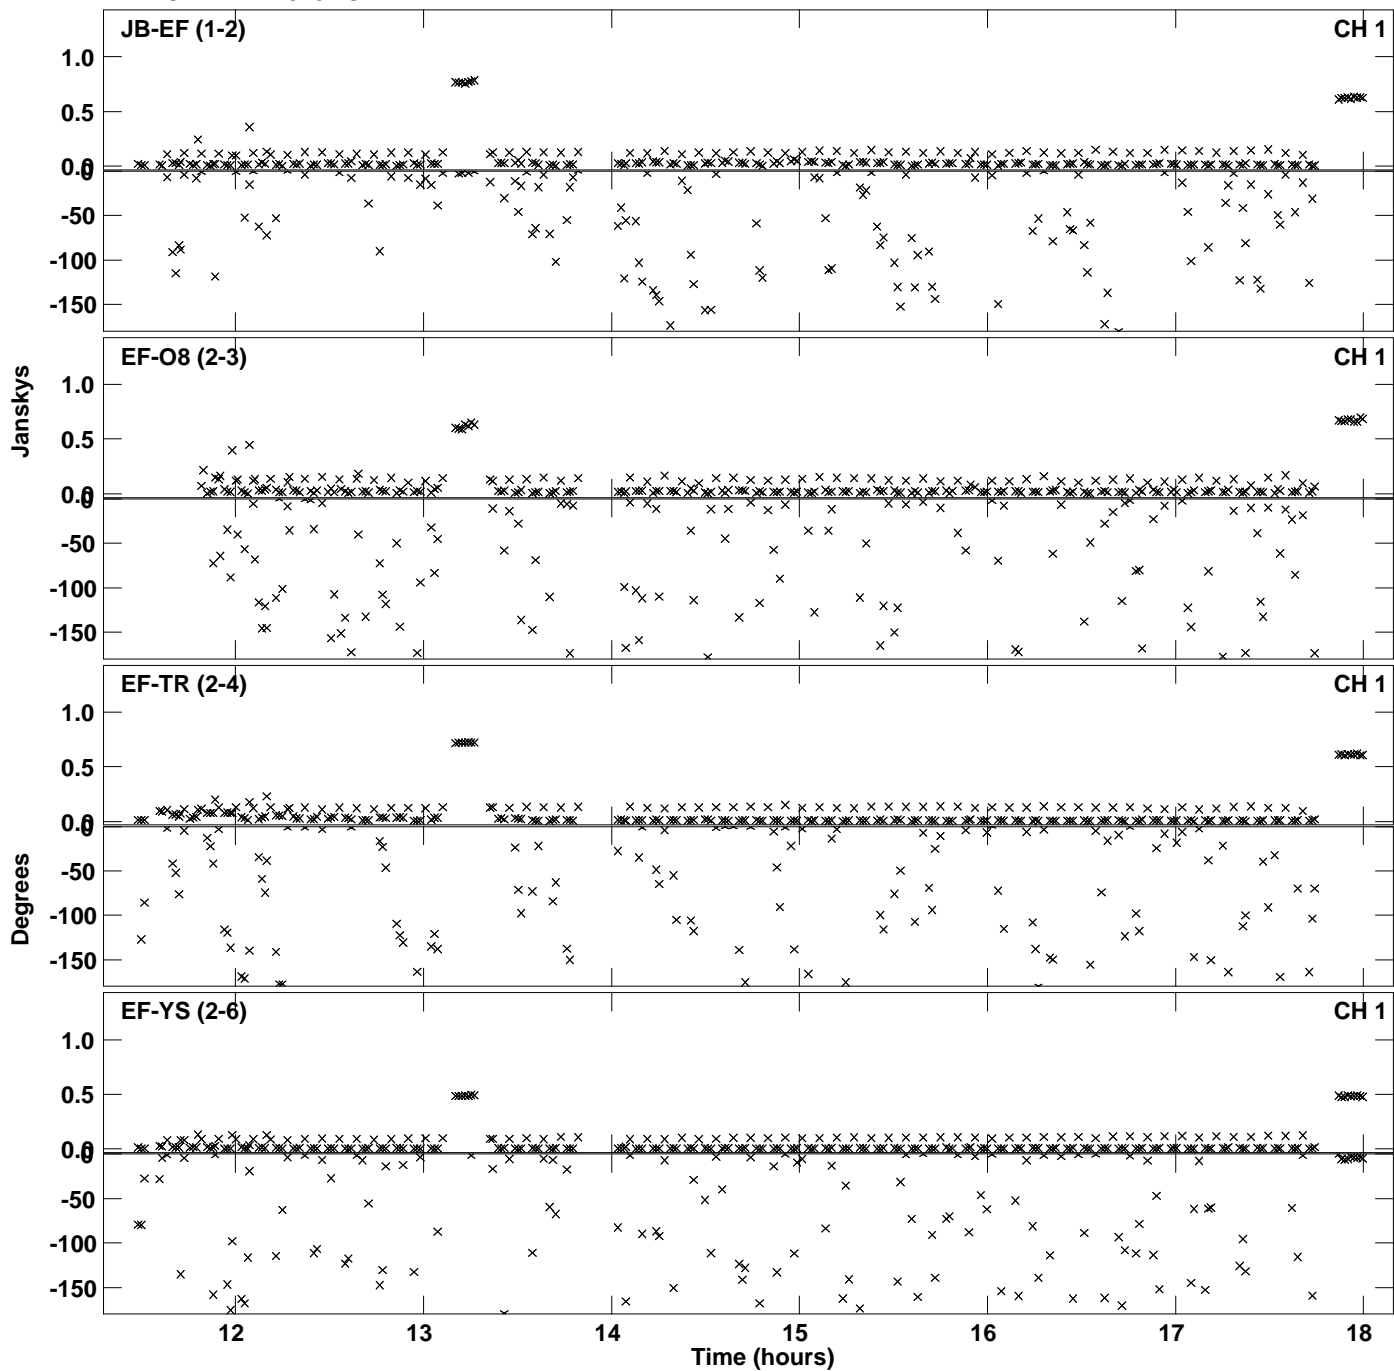

Plot file version 1 created 03-JAN-2021 20:00:09
Amplitude and Phase vs Time for ED048A 2.UVDATA.1 Vect aver. CL # 3
IF 1 CHAN 1 - 2048 STK LL

Plot file version 2 created 03-JAN-2021 20:00:09
Amplitude andPhase vs Time for ED048A 2.UVDATA.1 Vect aver. CL # 3
IF 1 CHAN 1 - 2048 STK LL

Plot file version 3 created 03-JAN-2021 20:46:08
Amplitude andPhase vs Time for ED048A 2.UVDATA.1 Vect aver. CL # 3
IF 1 CHAN 1 - 2048 STK RR

Plot file version 4 created 03-JAN-2021 20:46:08
Amplitude andPhase vs Time for ED048A 2.UVDATA.1 Vect aver. CL # 3
IF 1 CHAN 1 - 2048 STK RR