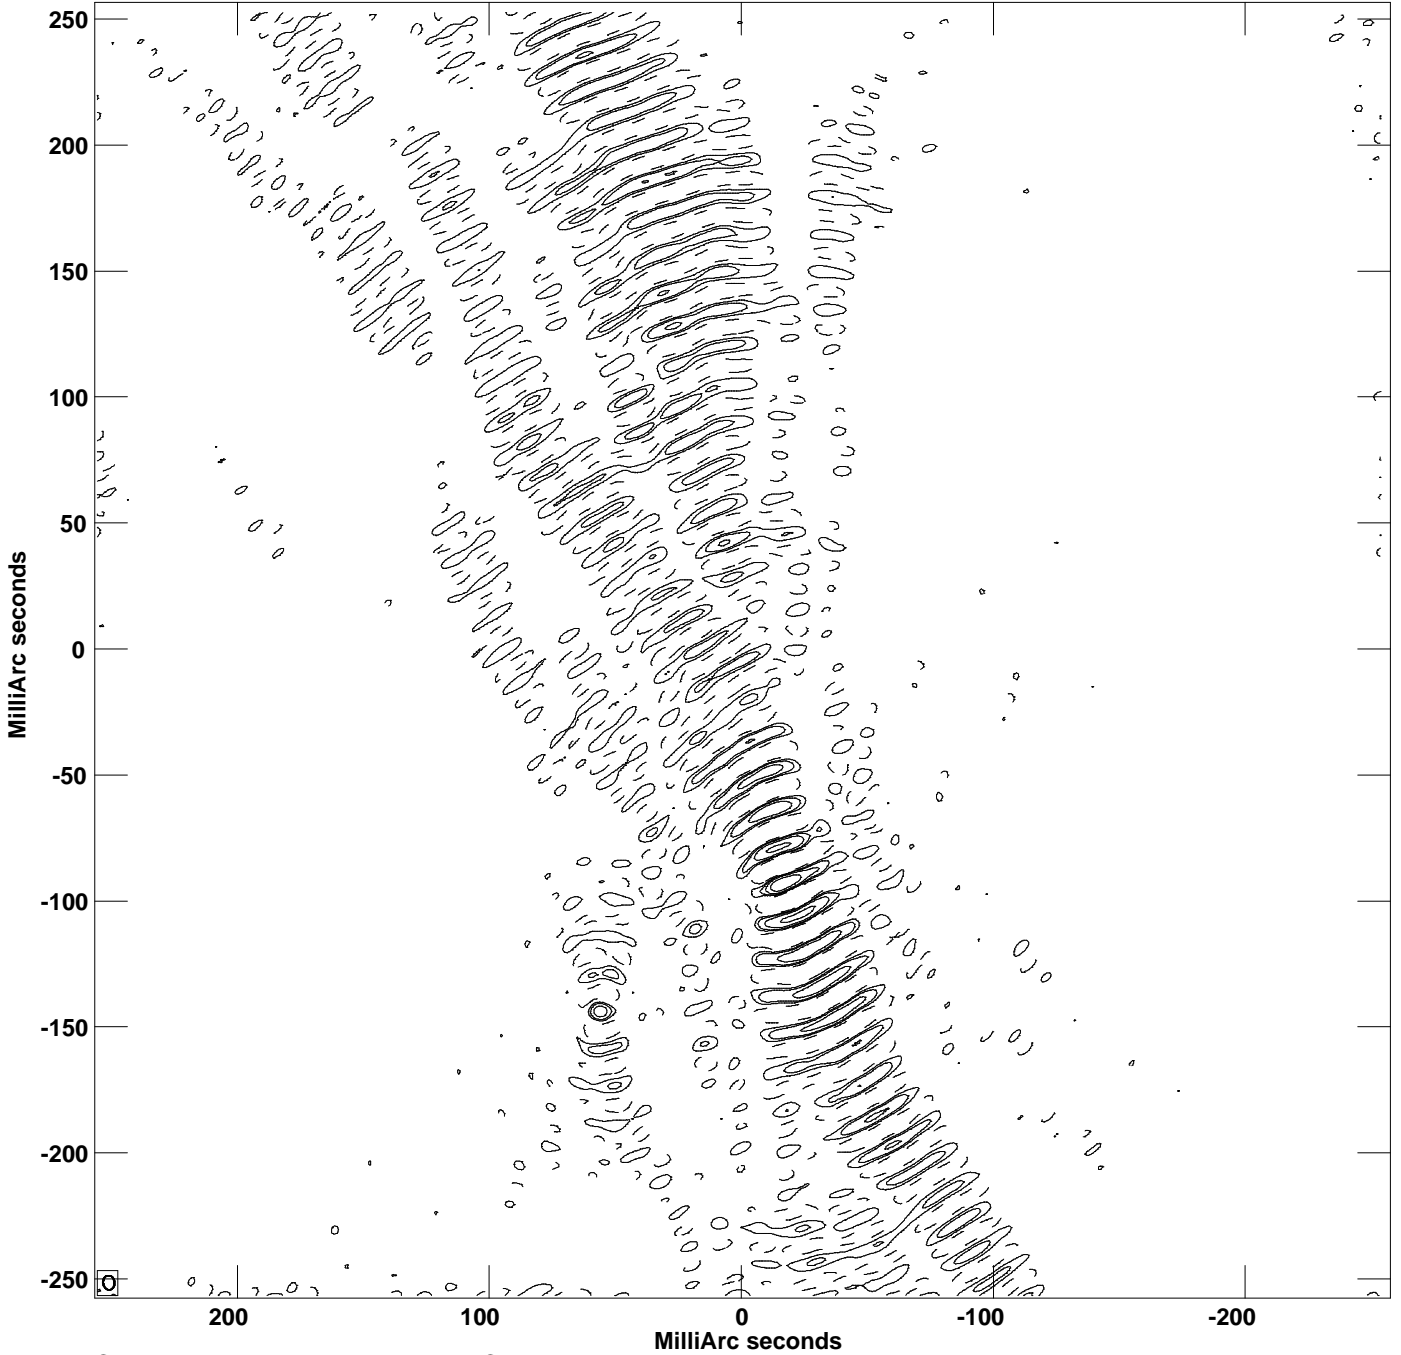

PLot file version 1 created 04-JAN-2021 01:29:27  
CONT: CEPA IPOL 6666.871 MHz CEPA.IIM001.2

Center at RA 22 56 17.900000 DEC 62 01 49.650000  
Cont peak brightness = 5.7350E-02 JY/BEAM  
Levs = 5.735E-04 \* (-6.51, 6.512, 13.02, 26.05, 52.10)