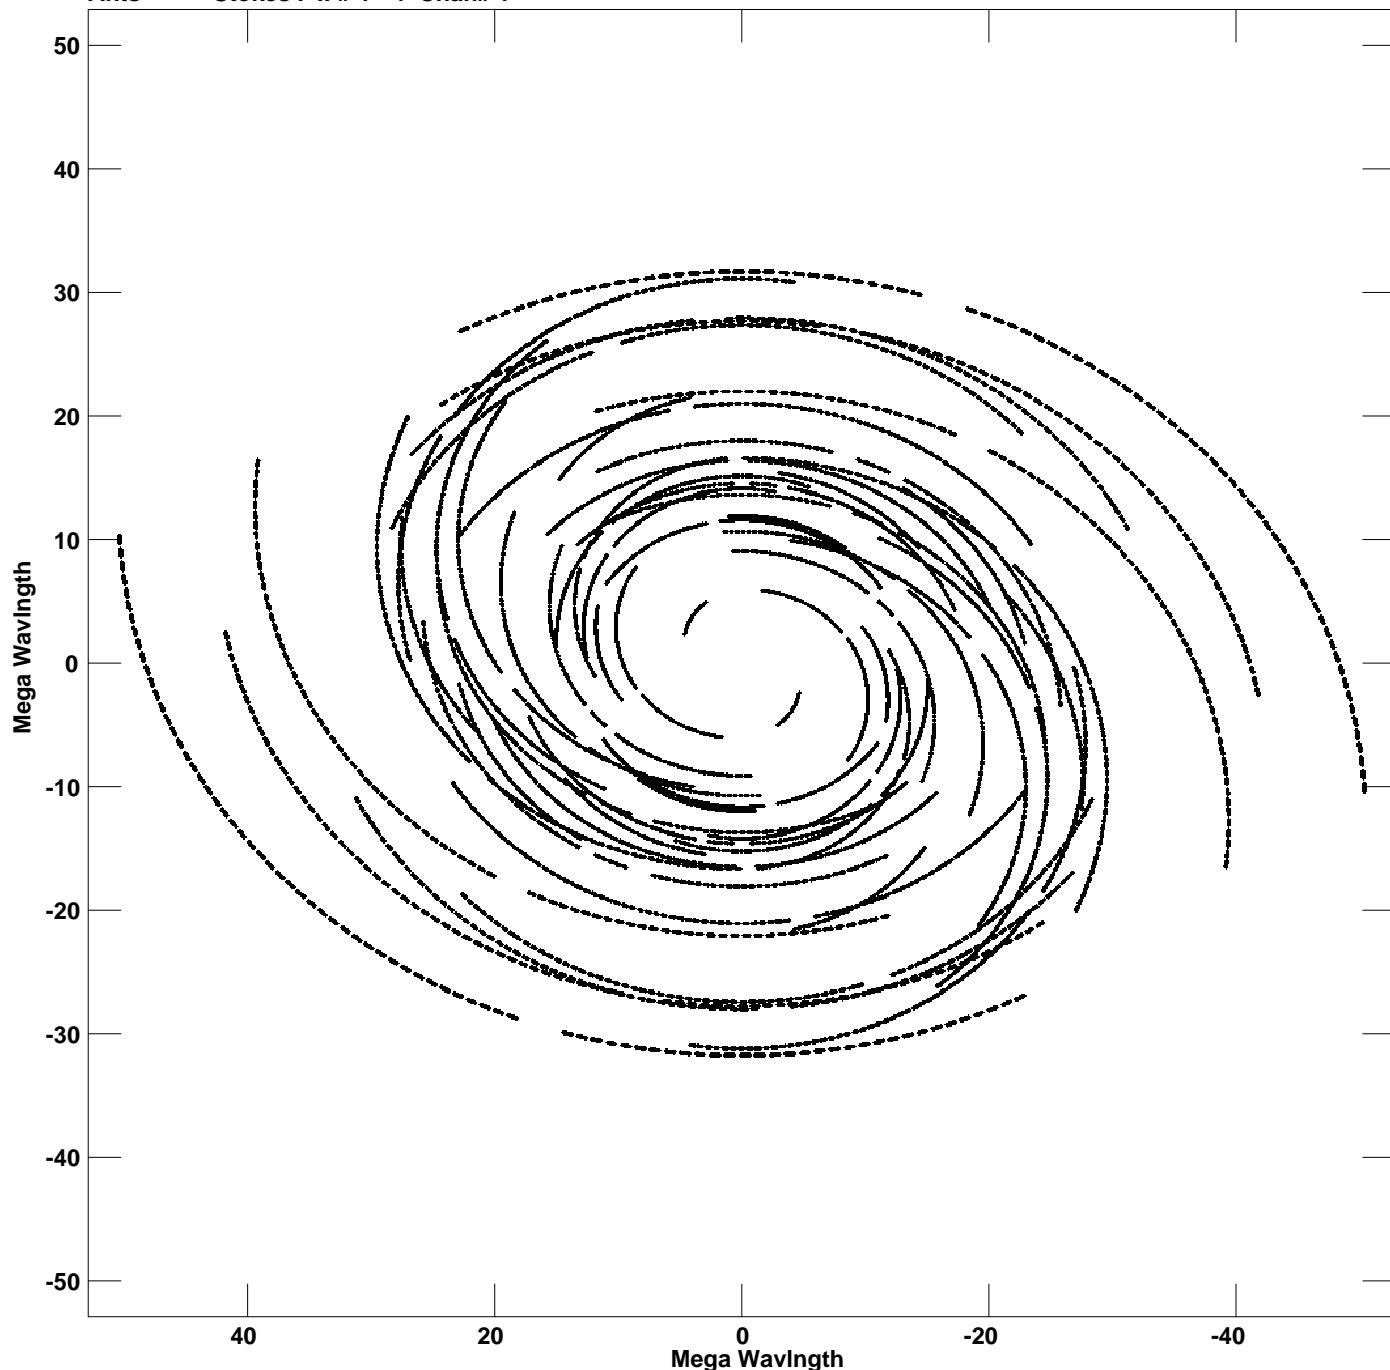

Plot file version 1 created 04-JAN-2021 01:31:16  
V vs U for CEPA.MULTI.1 Source:CEPA  
Ants \* - \* Stokes I IF# 1 - 4 Chan# 1

Freq = 6.6609 GHz, Bw = 4.000 MHz