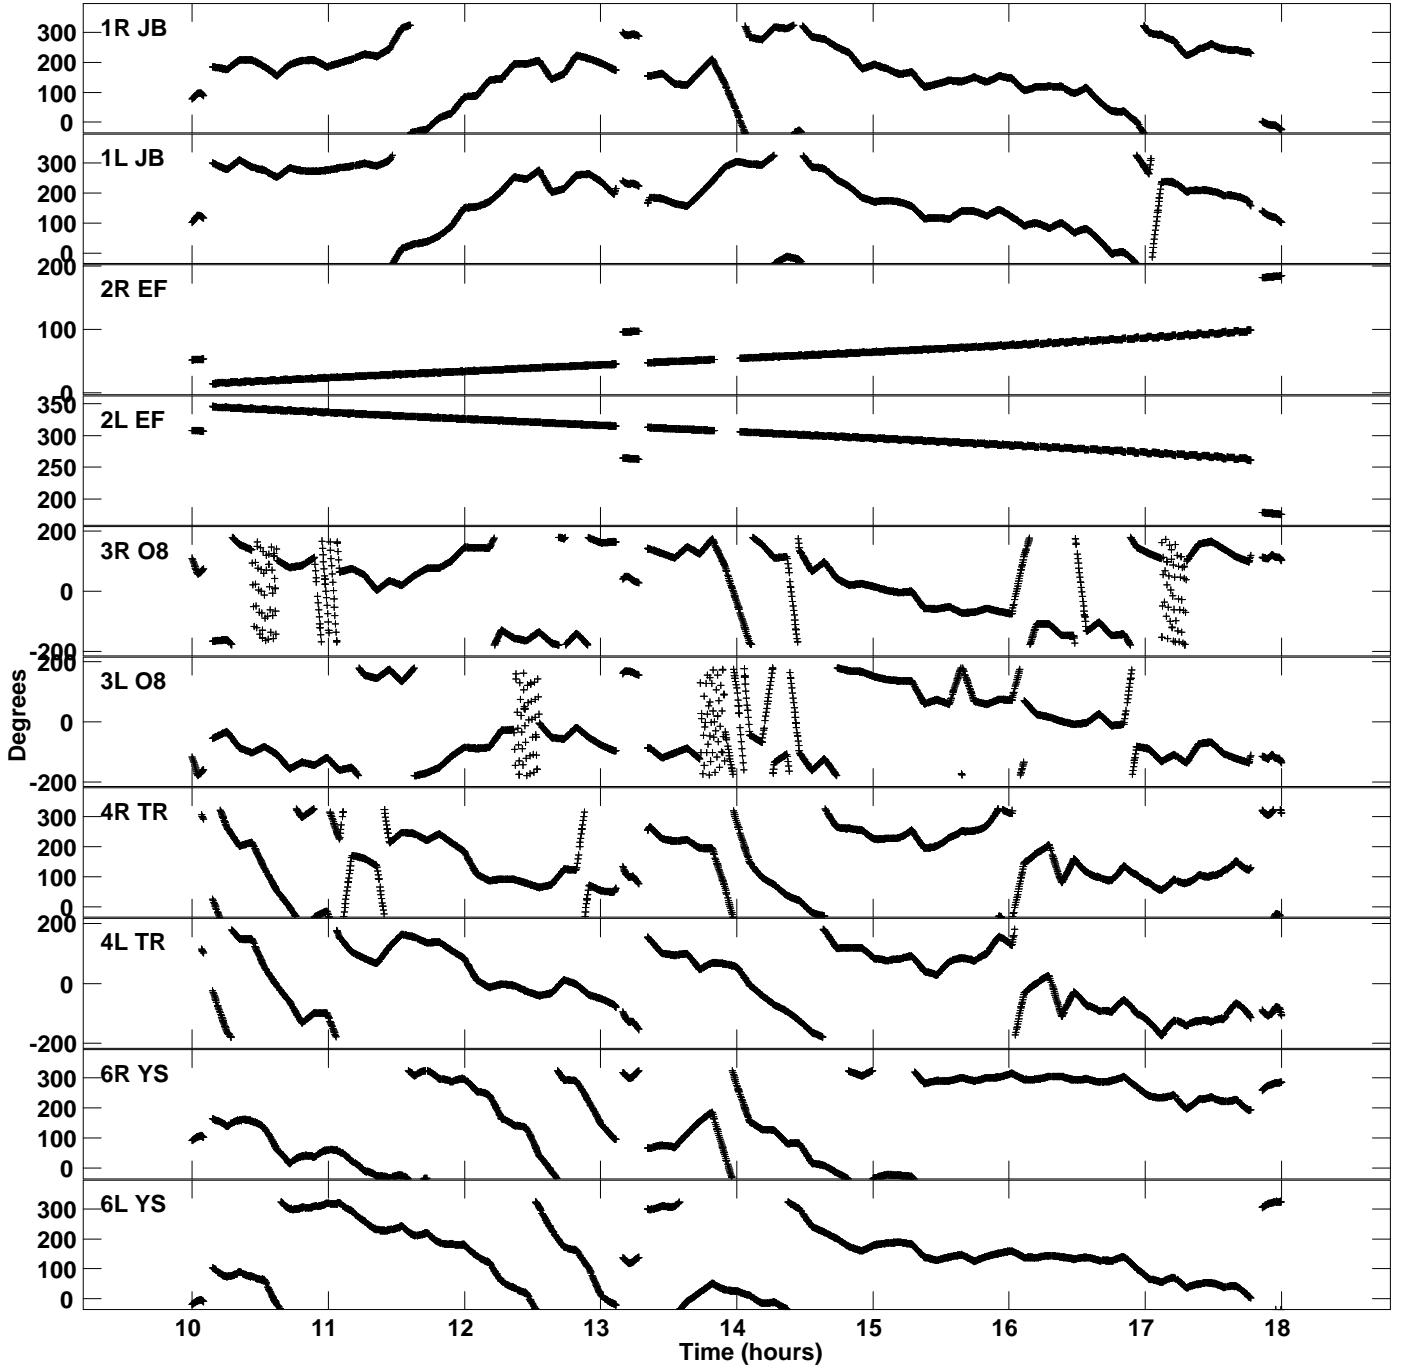

Plot file version 1 created 03-JAN-2021 18:03:29
Gain phs vs UTC time for ED048B_2.UVDATA.1
CL 3 Rpol & Lpol IF 1

Plot file version 2 created 03-JAN-2021 18:03:29
Gain phs vs UTC time for ED048B_2.UVDATA.1
CL 3 Rpol & Lpol IF 1