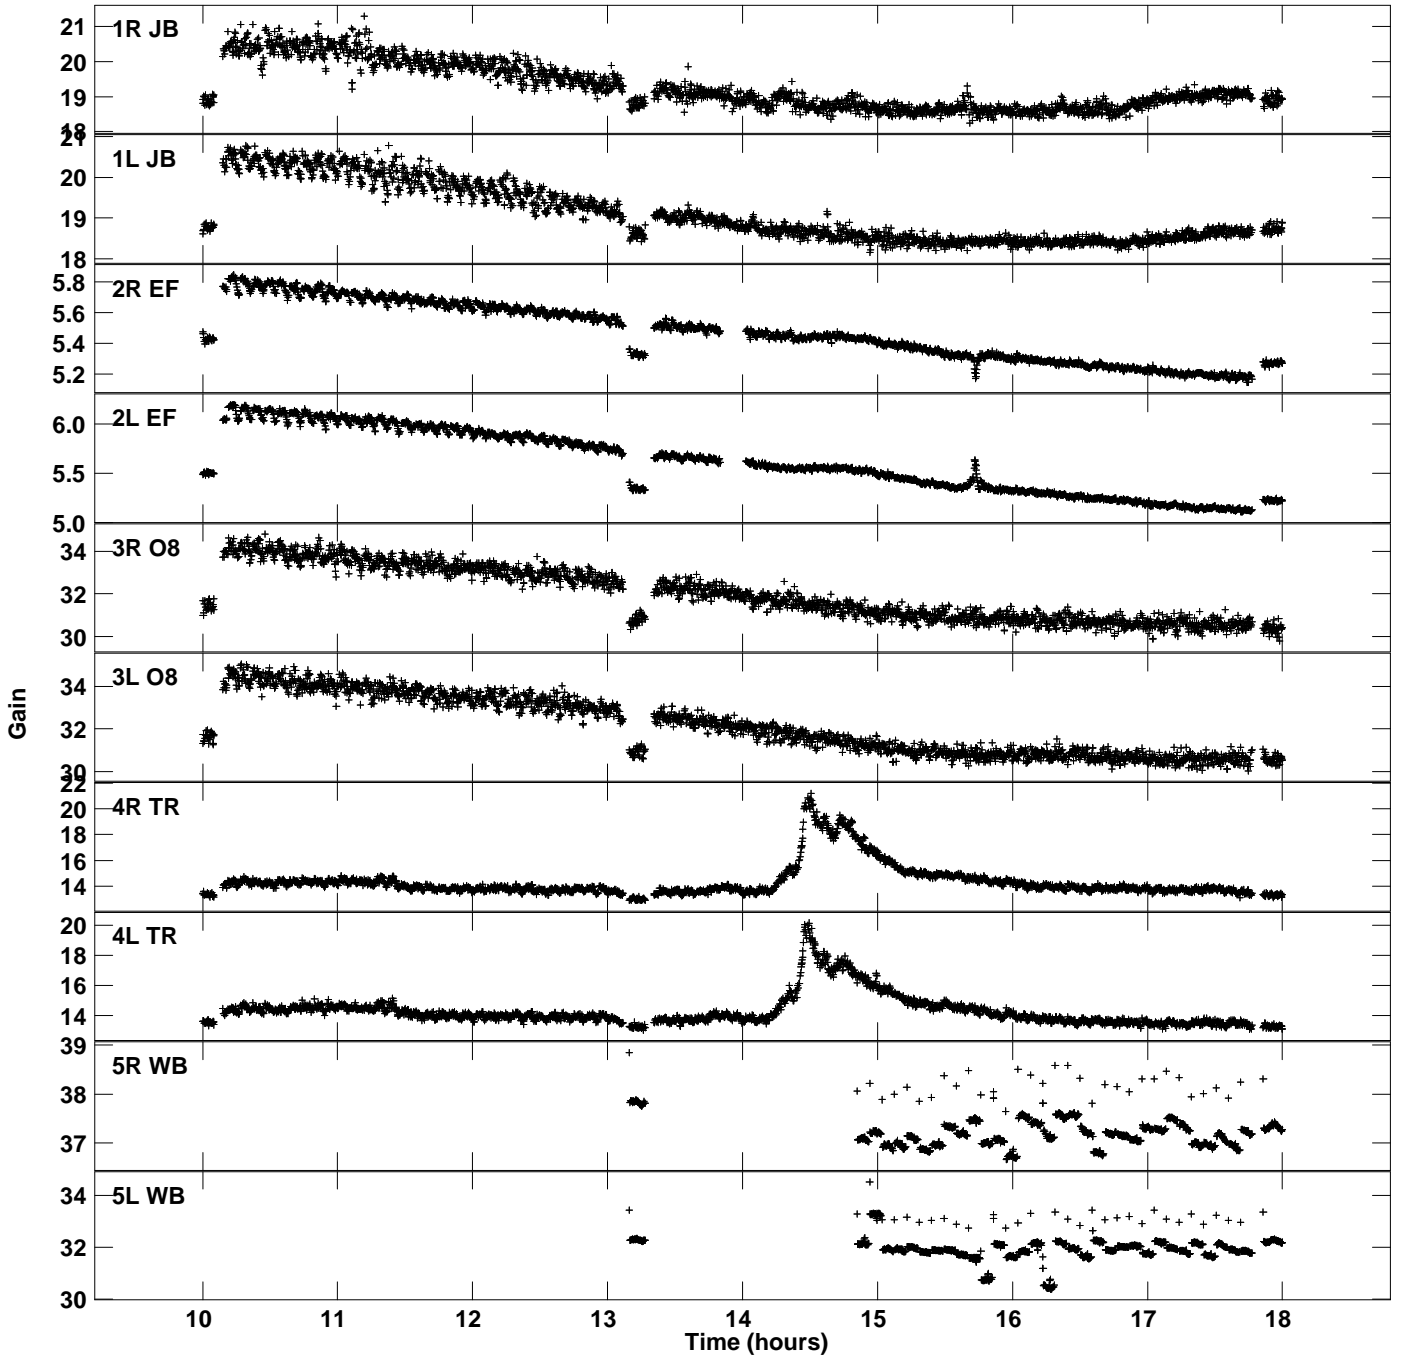

Plot file version 1 created 03-JAN-2021 17:15:17
Gain amp vs UTC time for ED048B_2.UVDATA.1
CL 2 Rpol & Lpol IF 1

Plot file version 2 created 03-JAN-2021 17:15:17
Gain amp vs UTC time for ED048B_2.UVDATA.1
CL 2 Rpol & Lpol IF 1