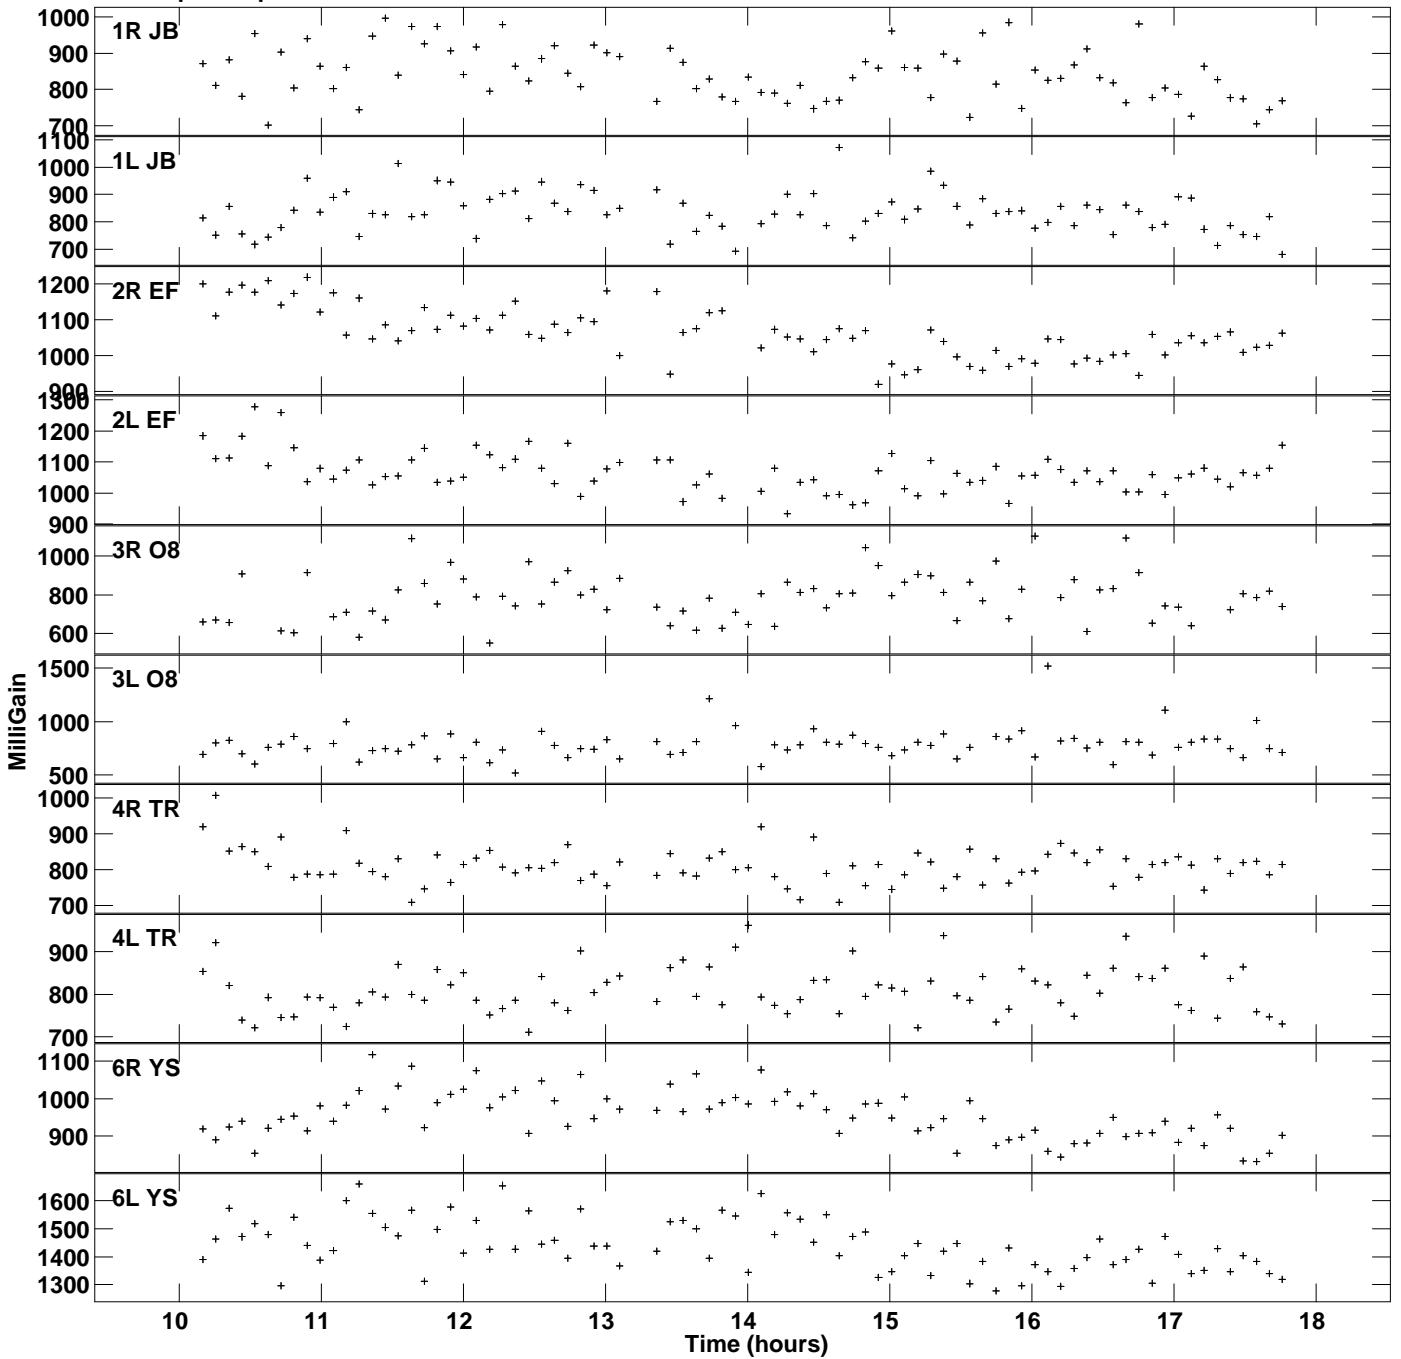

Plot file version 1 created 03-JAN-2021 20:33:25  
Gain amp vs UTC time for J2302+6405.MULTI.1  
SN 2 Rpol & Lpol IF 1

Plot file version 2 created 03-JAN-2021 20:33:25  
Gain amp vs UTC time for J2302+6405.MULTI.1  
SN 2 Rpol & Lpol IF 1