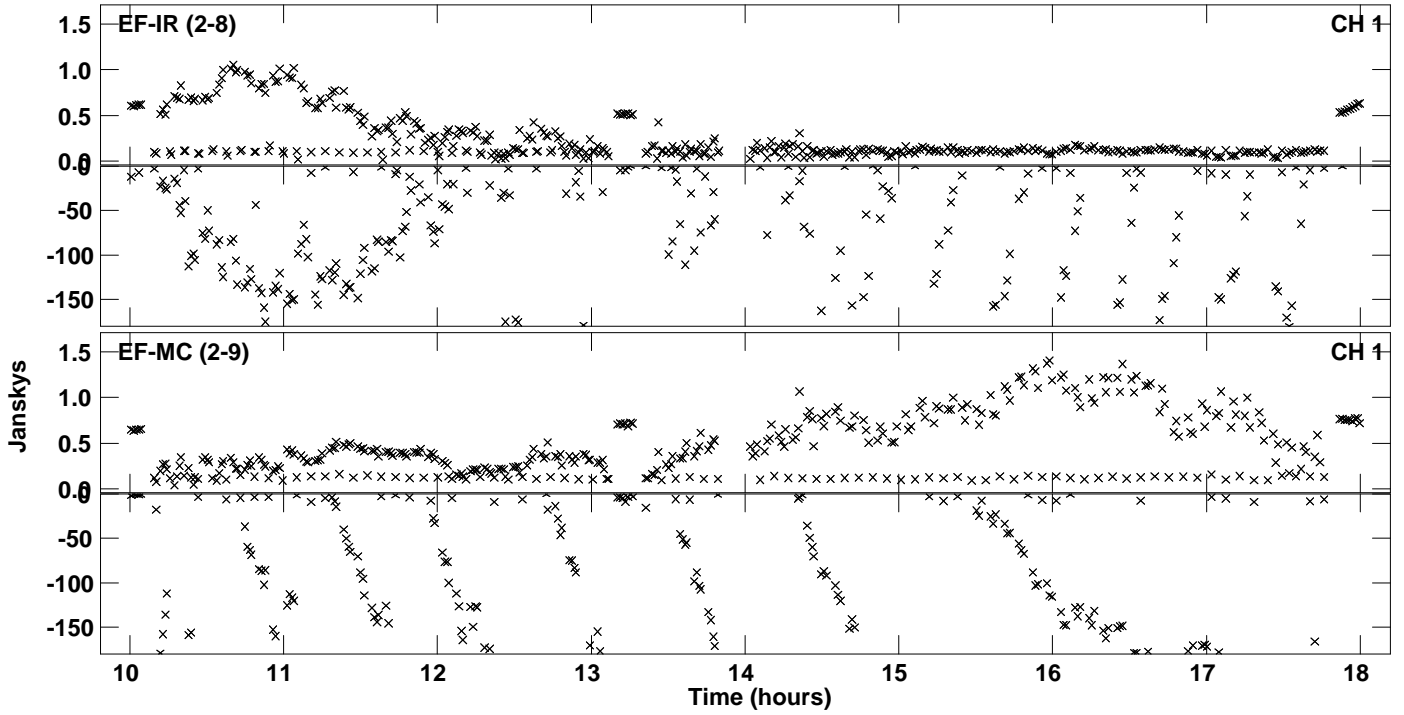

Plot file version 1 created 03-JAN-2021 19:08:49
Amplitude andPhase vs Time for ED048B 2.UVDATA.1 Vect aver. CL # 3
IF 1 CHAN 1 - 2048 STK LL

Plot file version 2 created 03-JAN-2021 19:08:49
Amplitude and Phase vs Time for ED048B 2.UVDATA.1 Vect aver. CL # 3
IF 1 CHAN 1 - 2048 STK LL

Plot file version 3 created 03-JAN-2021 19:50:10
Amplitude andPhase vs Time for ED048B 2.UVDATA.1 Vect aver. CL # 3
IF 1 CHAN 1 - 2048 STK RR

PLot file version 4 created 03-JAN-2021 19:50:10
Amplitude andPhase vs Time for ED048B 2.UVDATA.1 Vect aver. CL # 3
IF 1 CHAN 1 - 2048 STK RR