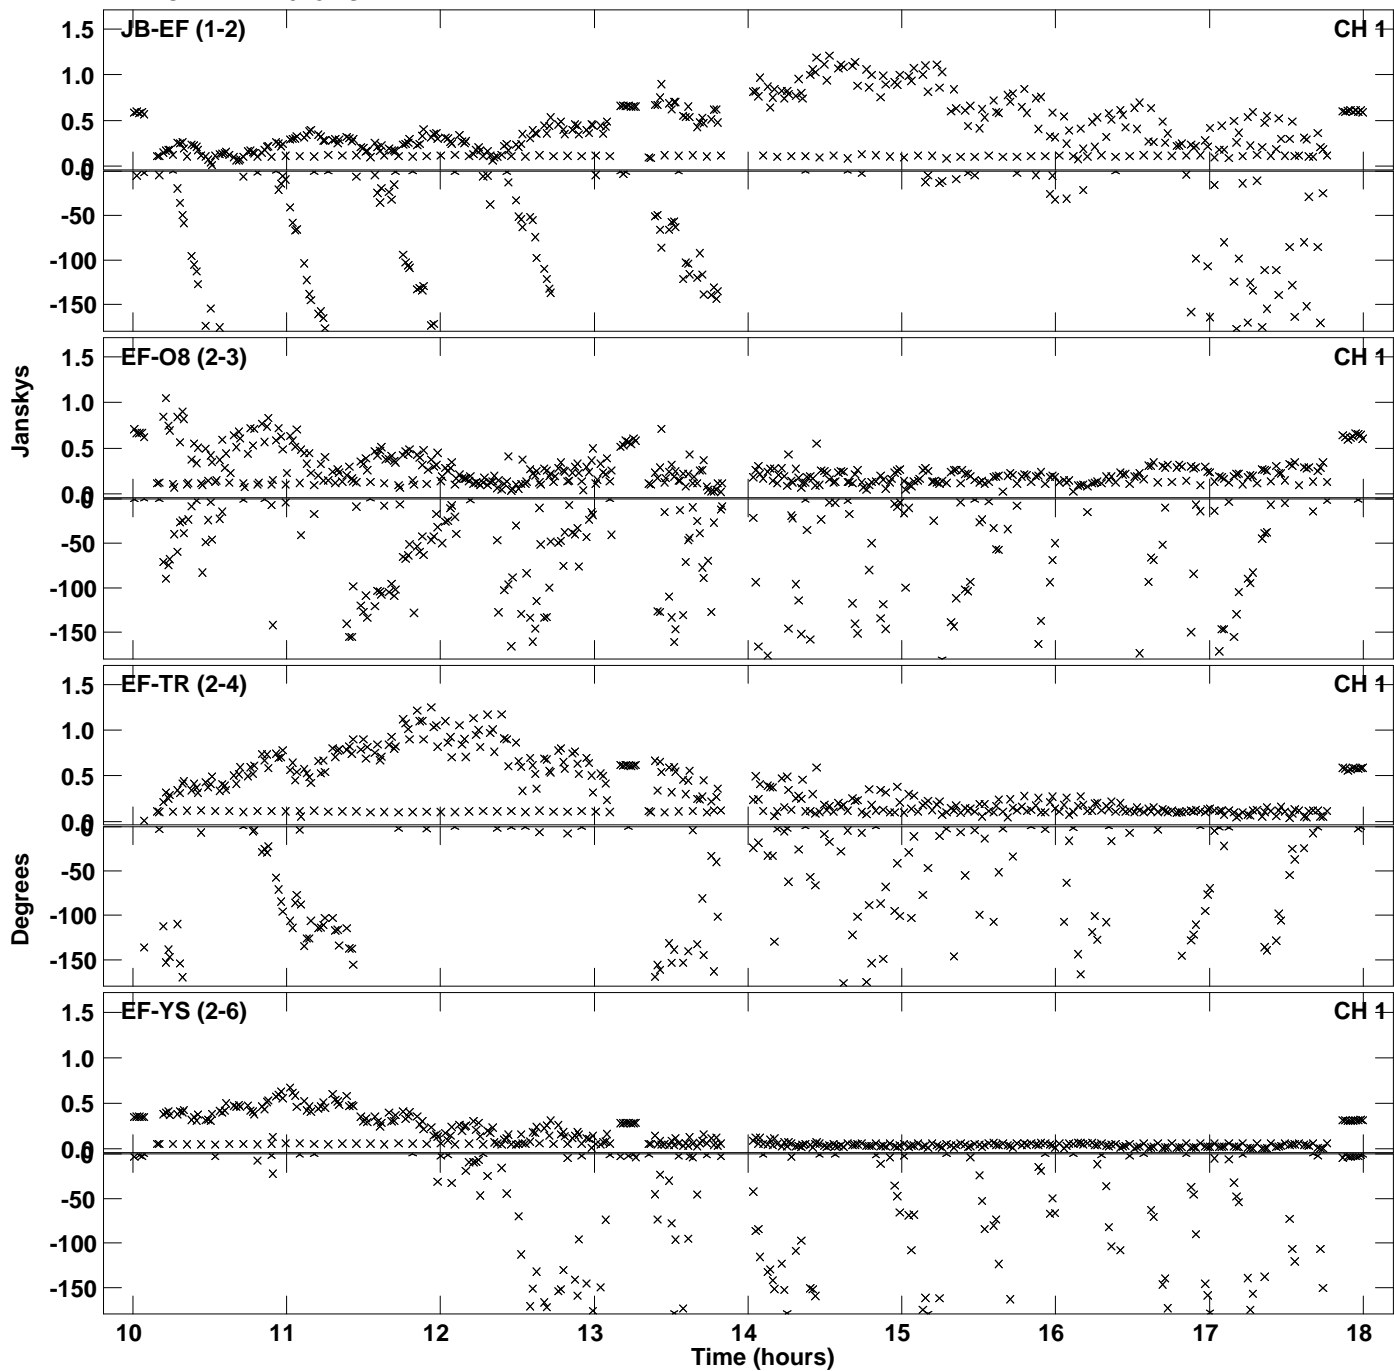

Plot file version 1 created 03-JAN-2021 19:08:49
Amplitude andPhase vs Time for ED048B 2.UVDATA.1 Vect aver. CL # 3
IF 1 CHAN 1 - 2048 STK LL

Plot file version 2 created 03-JAN-2021 19:08:49
Amplitude and Phase vs Time for ED048B 2.UVDATA.1 Vect aver. CL # 3
IF 1 CHAN 1 - 2048 STK LL

Plot file version 3 created 03-JAN-2021 19:50:10
Amplitude andPhase vs Time for ED048B 2.UVDATA.1 Vect aver. CL # 3
IF 1 CHAN 1 - 2048 STK RR

PLot file version 4 created 03-JAN-2021 19:50:10
Amplitude andPhase vs Time for ED048B 2.UVDATA.1 Vect aver. CL # 3
IF 1 CHAN 1 - 2048 STK RR