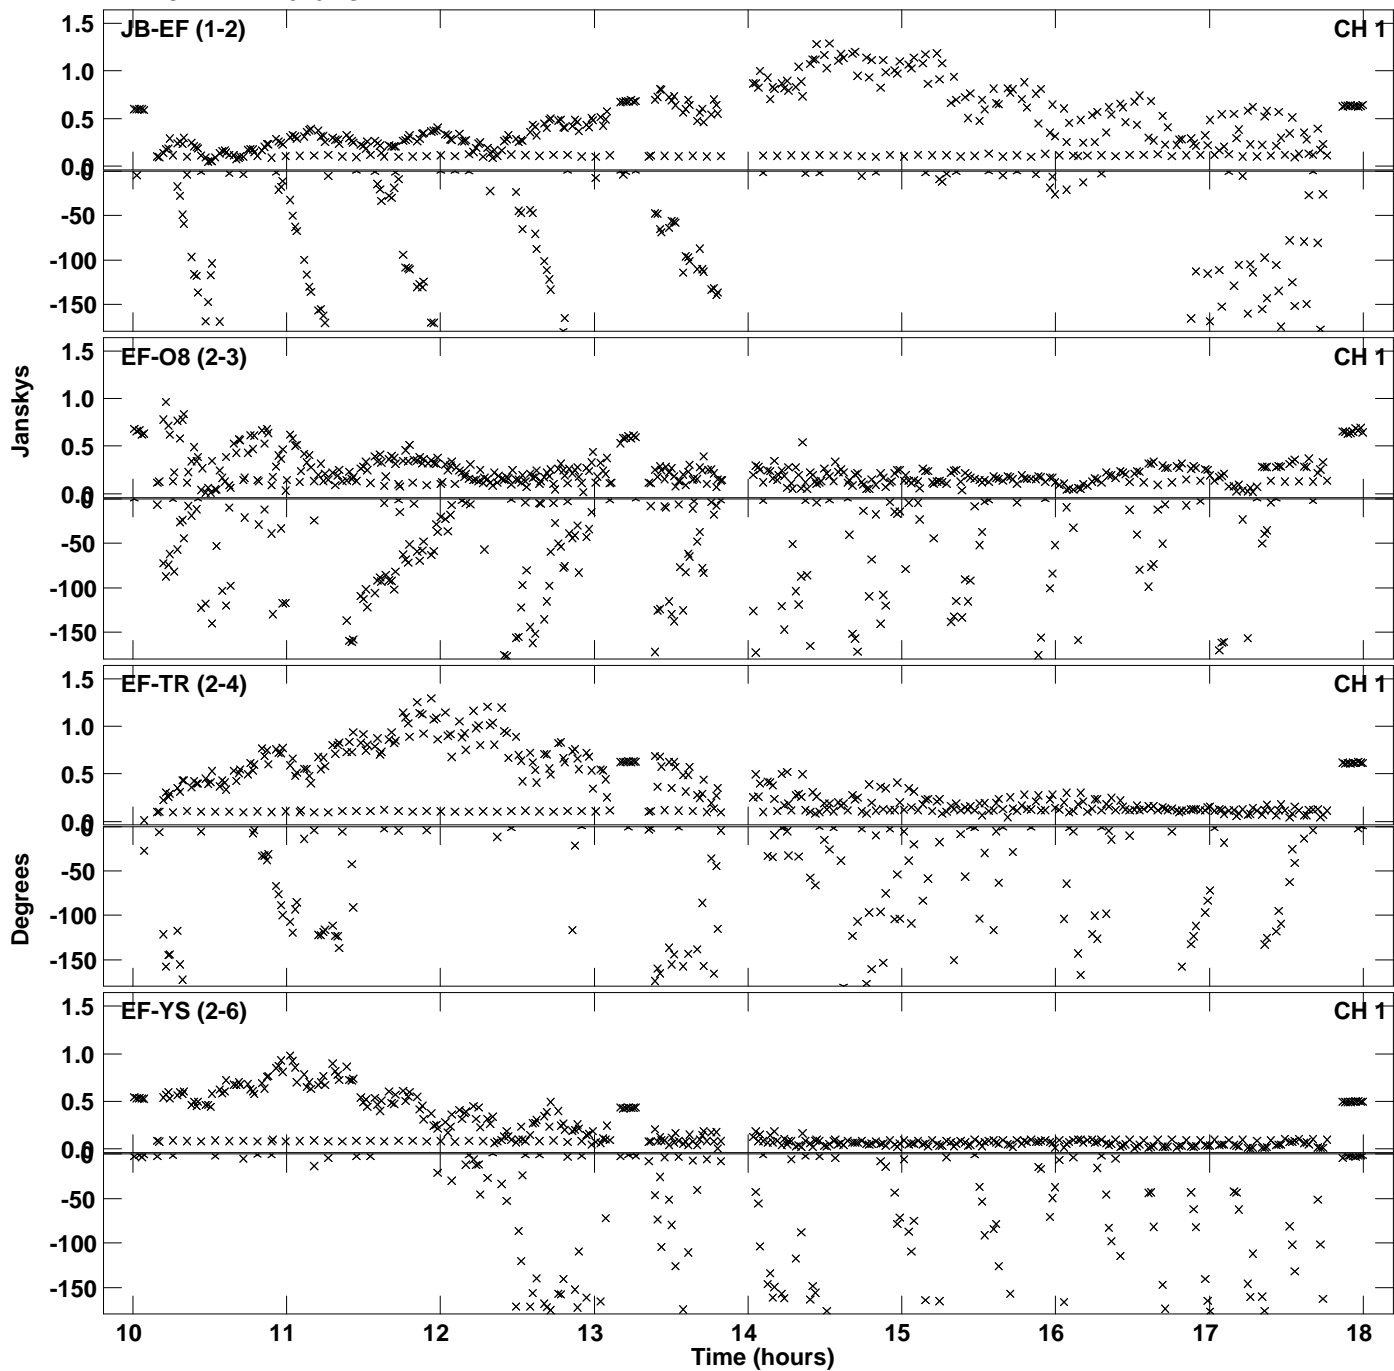

Plot file version 1 created 03-JAN-2021 19:08:49
Amplitude andPhase vs Time for ED048B 2.UVDATA.1 Vect aver. CL # 3
IF 1 CHAN 1 - 2048 STK LL

Plot file version 2 created 03-JAN-2021 19:08:49
Amplitude and Phase vs Time for ED048B 2.UVDATA.1 Vect aver. CL # 3
IF 1 CHAN 1 - 2048 STK LL

Plot file version 3 created 03-JAN-2021 19:50:10
Amplitude andPhase vs Time for ED048B 2.UVDATA.1 Vect aver. CL # 3
IF 1 CHAN 1 - 2048 STK RR

PLot file version 4 created 03-JAN-2021 19:50:10
Amplitude andPhase vs Time for ED048B 2.UVDATA.1 Vect aver. CL # 3
IF 1 CHAN 1 - 2048 STK RR