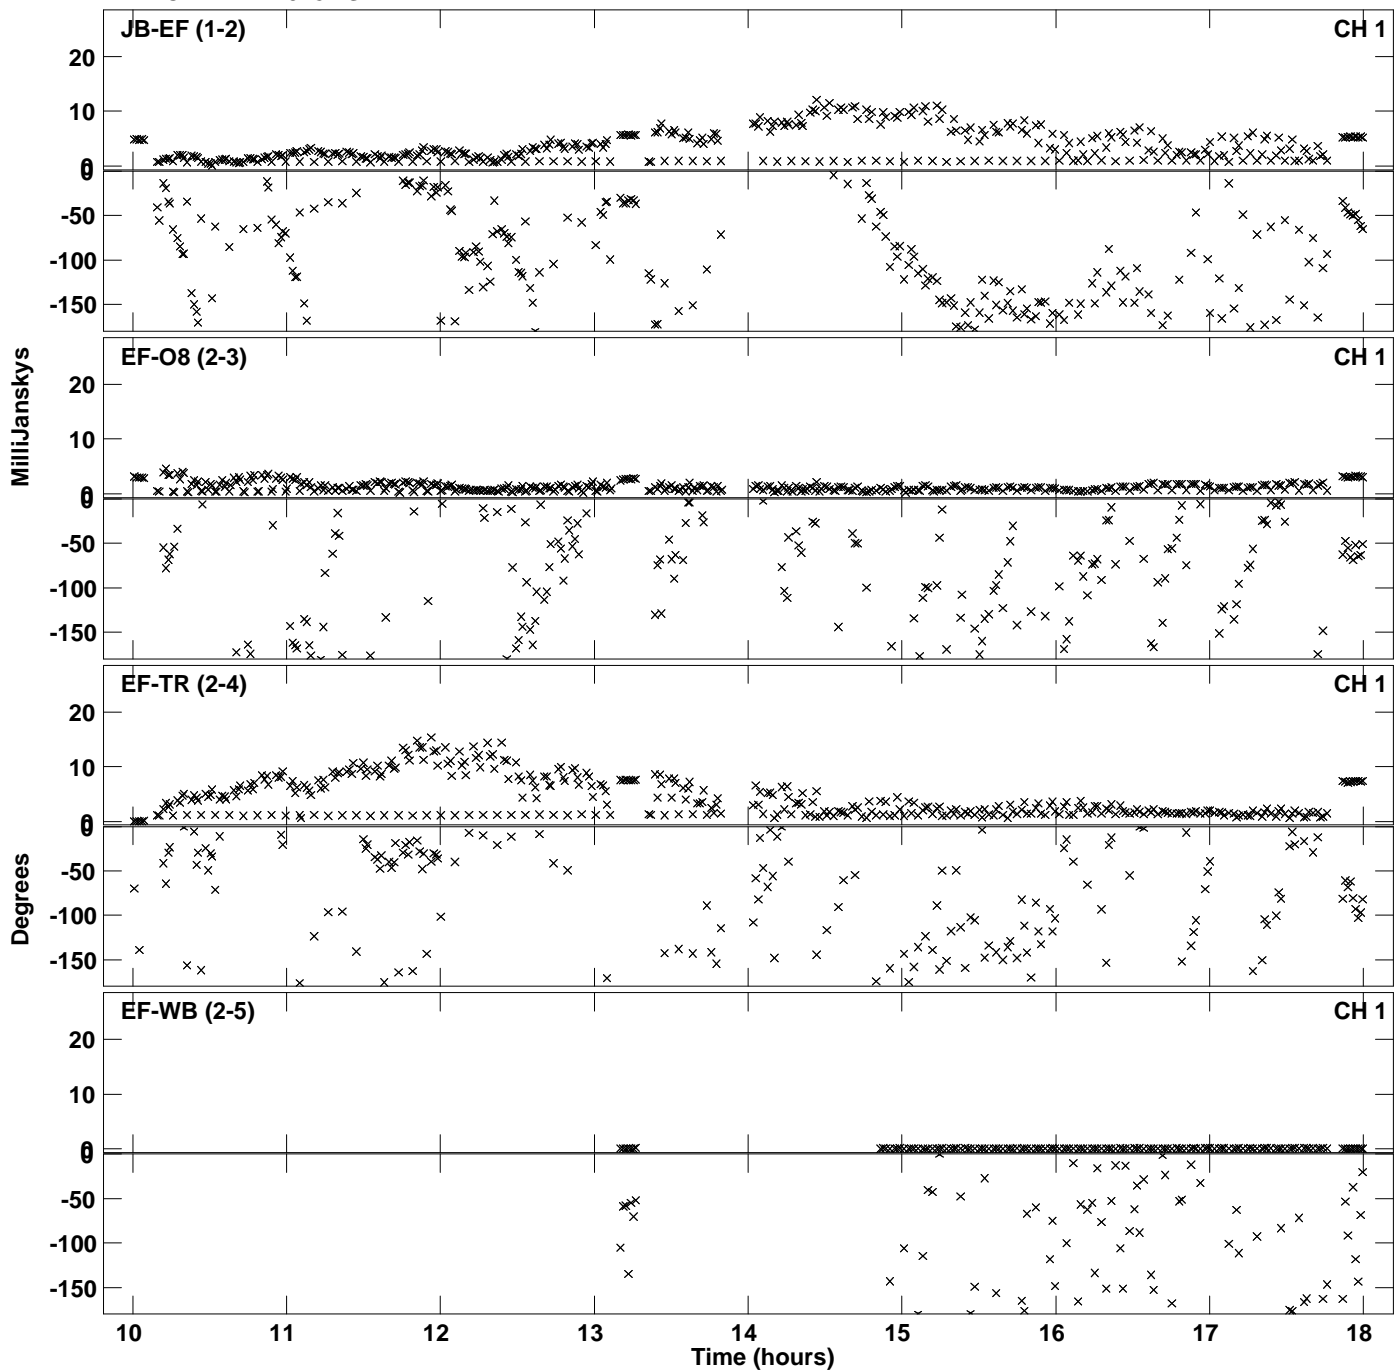

Plot file version 1 created 03-JAN-2021 16:06:31
Amplitude andPhase vs Time for ED048B 2.UVDATA.1 Vect aver.
IF 1 CHAN 1 - 2048 STK LL

Plot file version 2 created 03-JAN-2021 16:06:31
Amplitude andPhase vs Time for ED048B 2.UVDATA.1 Vect aver.
IF 1 CHAN 1 - 2048 STK LL

Plot file version 3 created 03-JAN-2021 16:35:50
Amplitude andPhase vs Time for ED048B 2.UVDATA.1 Vect aver.
IF 1 CHAN 1 - 2048 STK RR

Plot file version 4 created 03-JAN-2021 16:35:50
Amplitude andPhase vs Time for ED048B 2.UVDATA.1 Vect aver.
IF 1 CHAN 1 - 2048 STK RR