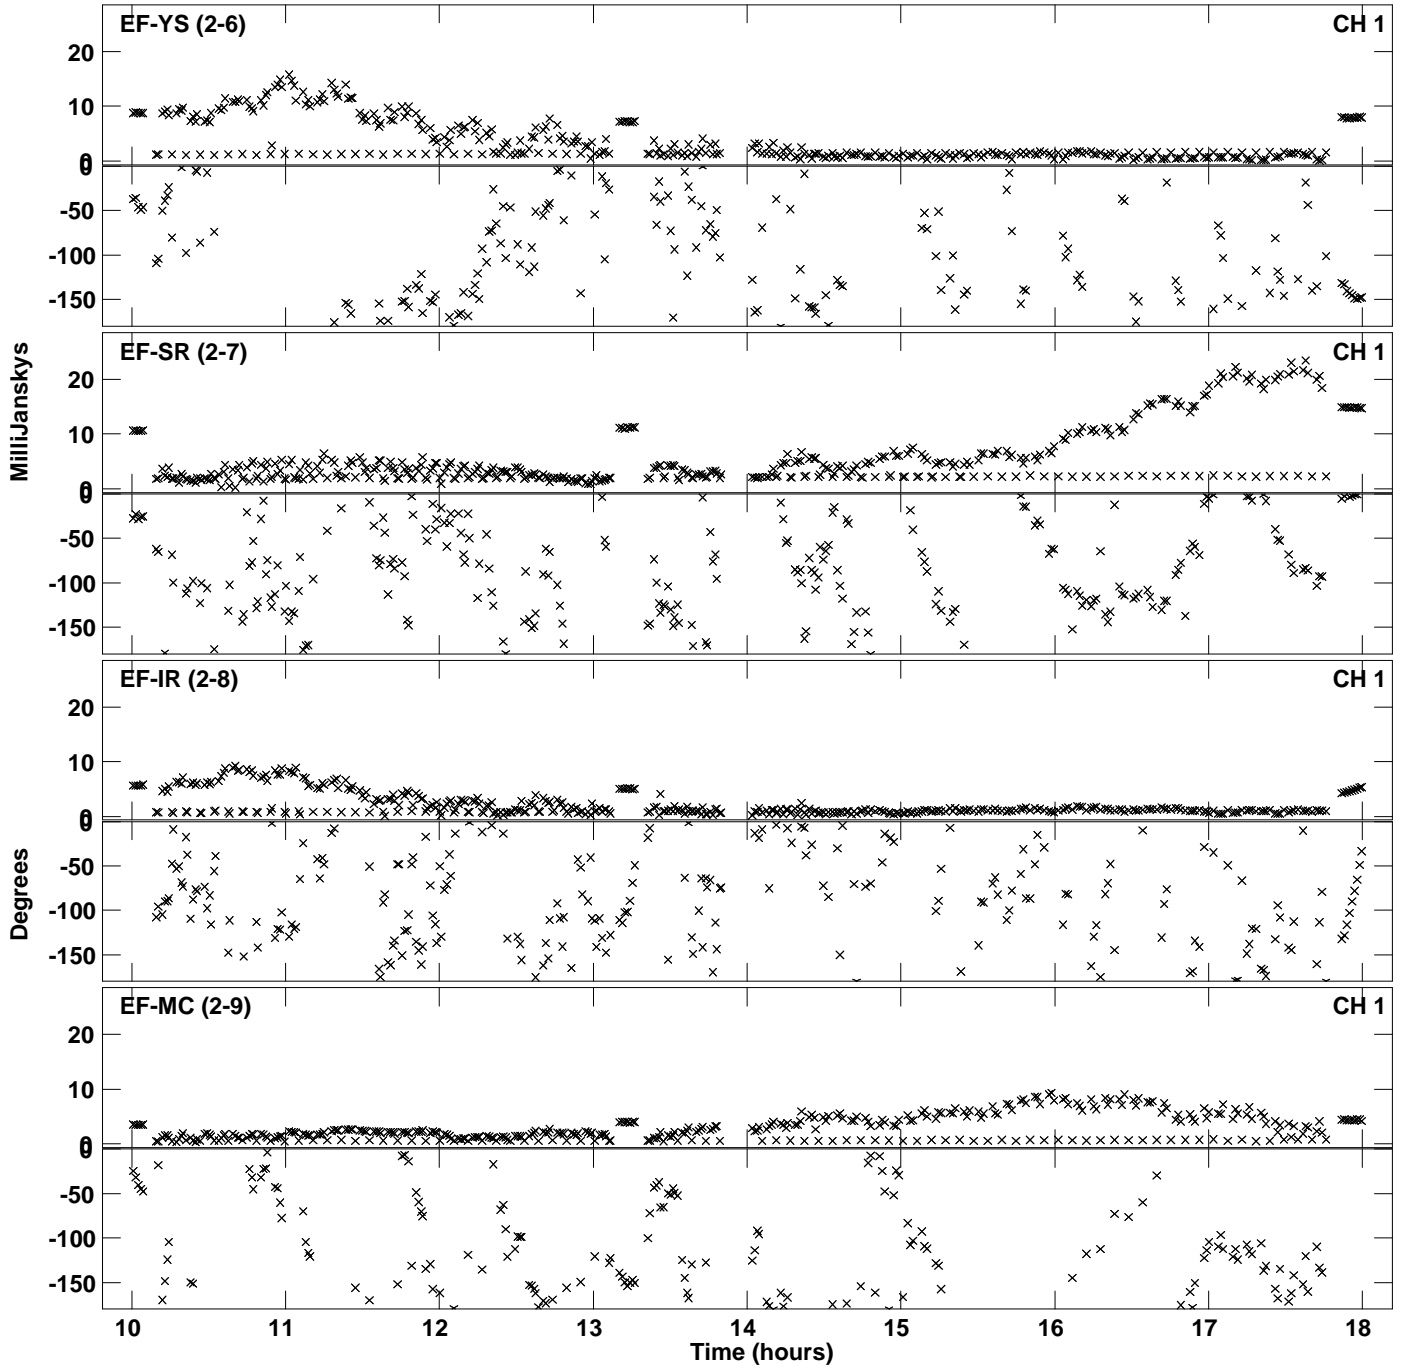

Plot file version 1 created 03-JAN-2021 16:06:31
Amplitude andPhase vs Time for ED048B 2.UVDATA.1 Vect aver.
IF 1 CHAN 1 - 2048 STK LL

Plot file version 2 created 03-JAN-2021 16:06:31
Amplitude andPhase vs Time for ED048B 2.UVDATA.1 Vect aver.
IF 1 CHAN 1 - 2048 STK LL

Plot file version 3 created 03-JAN-2021 16:35:50
Amplitude andPhase vs Time for ED048B 2.UVDATA.1 Vect aver.
IF 1 CHAN 1 - 2048 STK RR

Plot file version 4 created 03-JAN-2021 16:35:50
Amplitude andPhase vs Time for ED048B 2.UVDATA.1 Vect aver.
IF 1 CHAN 1 - 2048 STK RR