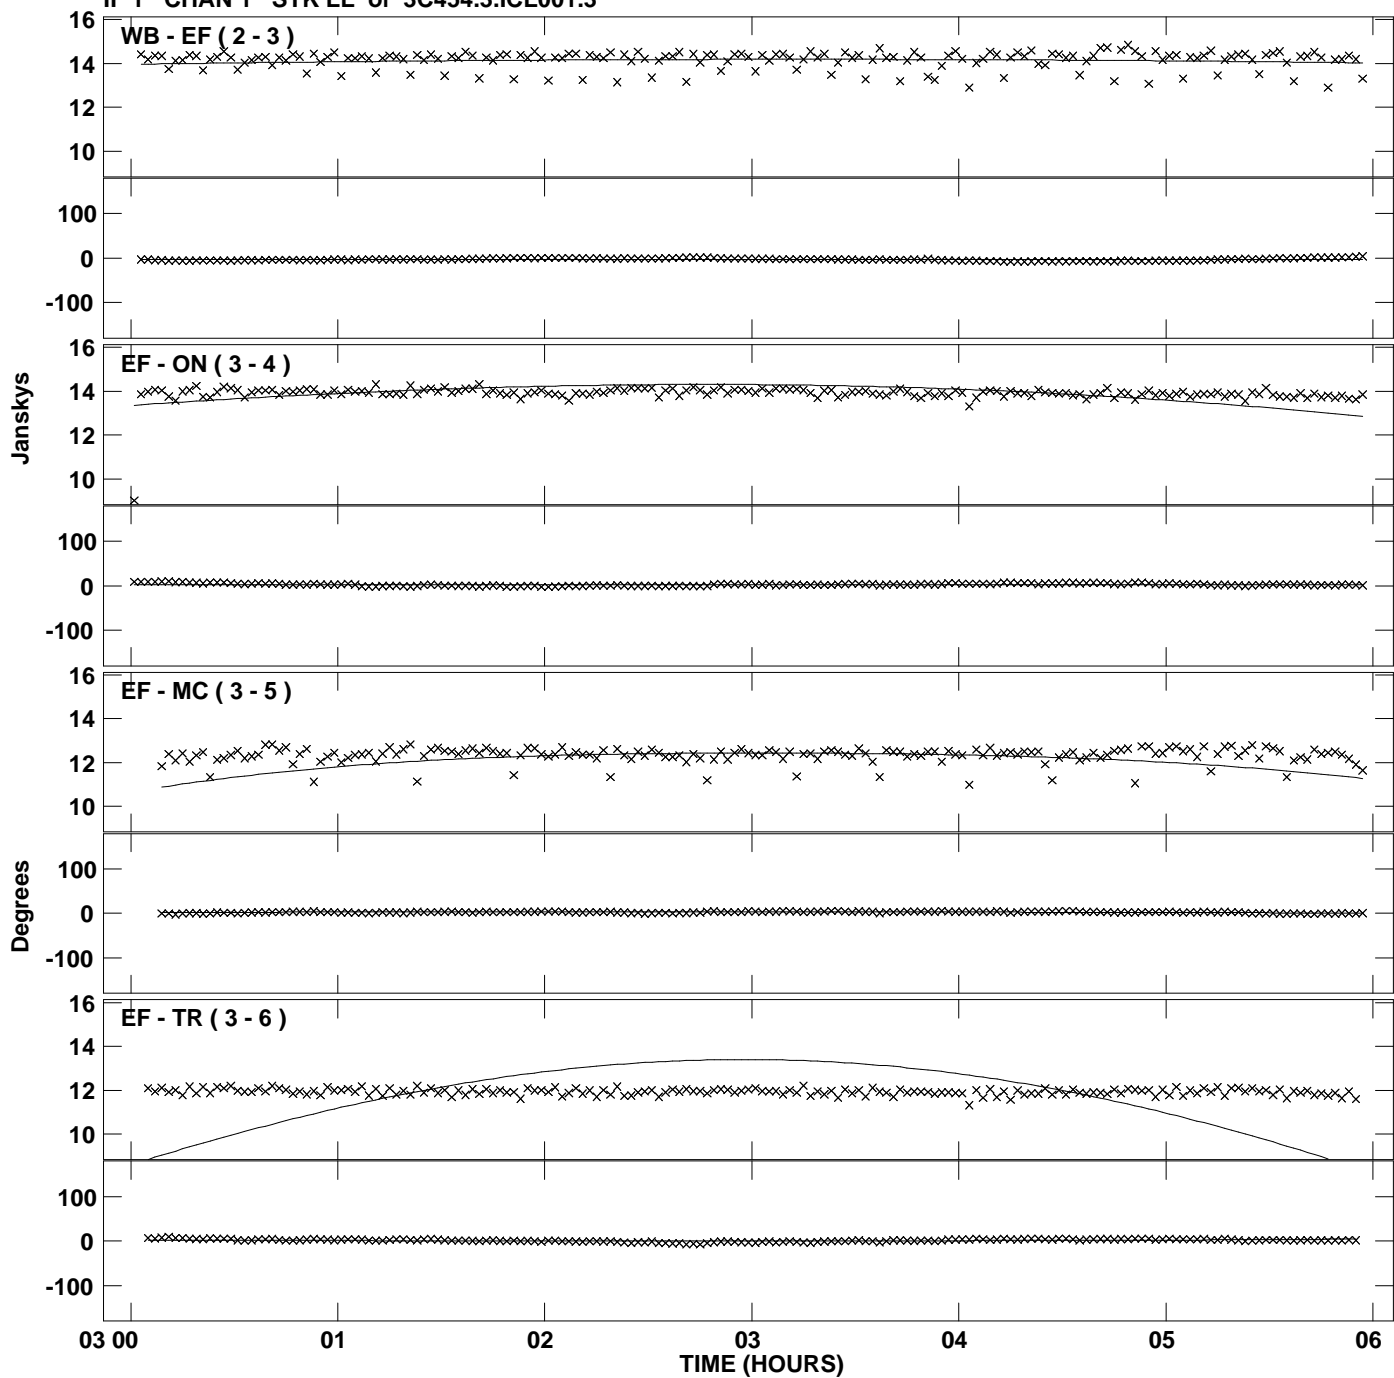

PLot file version 1 created 20-OCT-2010 02:26:51
Amplitude andPhase vs Time for 3C454.3.MULTI.1 CL # 3
IF 1 CHAN 1 STK LL of 3C454.3.ICL001.3

Plot file version 2 created 20-OCT-2010 02:26:51
Amplitude and Phase vs Time for 3C454.3.MULTI.1 CL # 3
IF 1 CHAN 1 STK RR of 3C454.3.ICL001.3