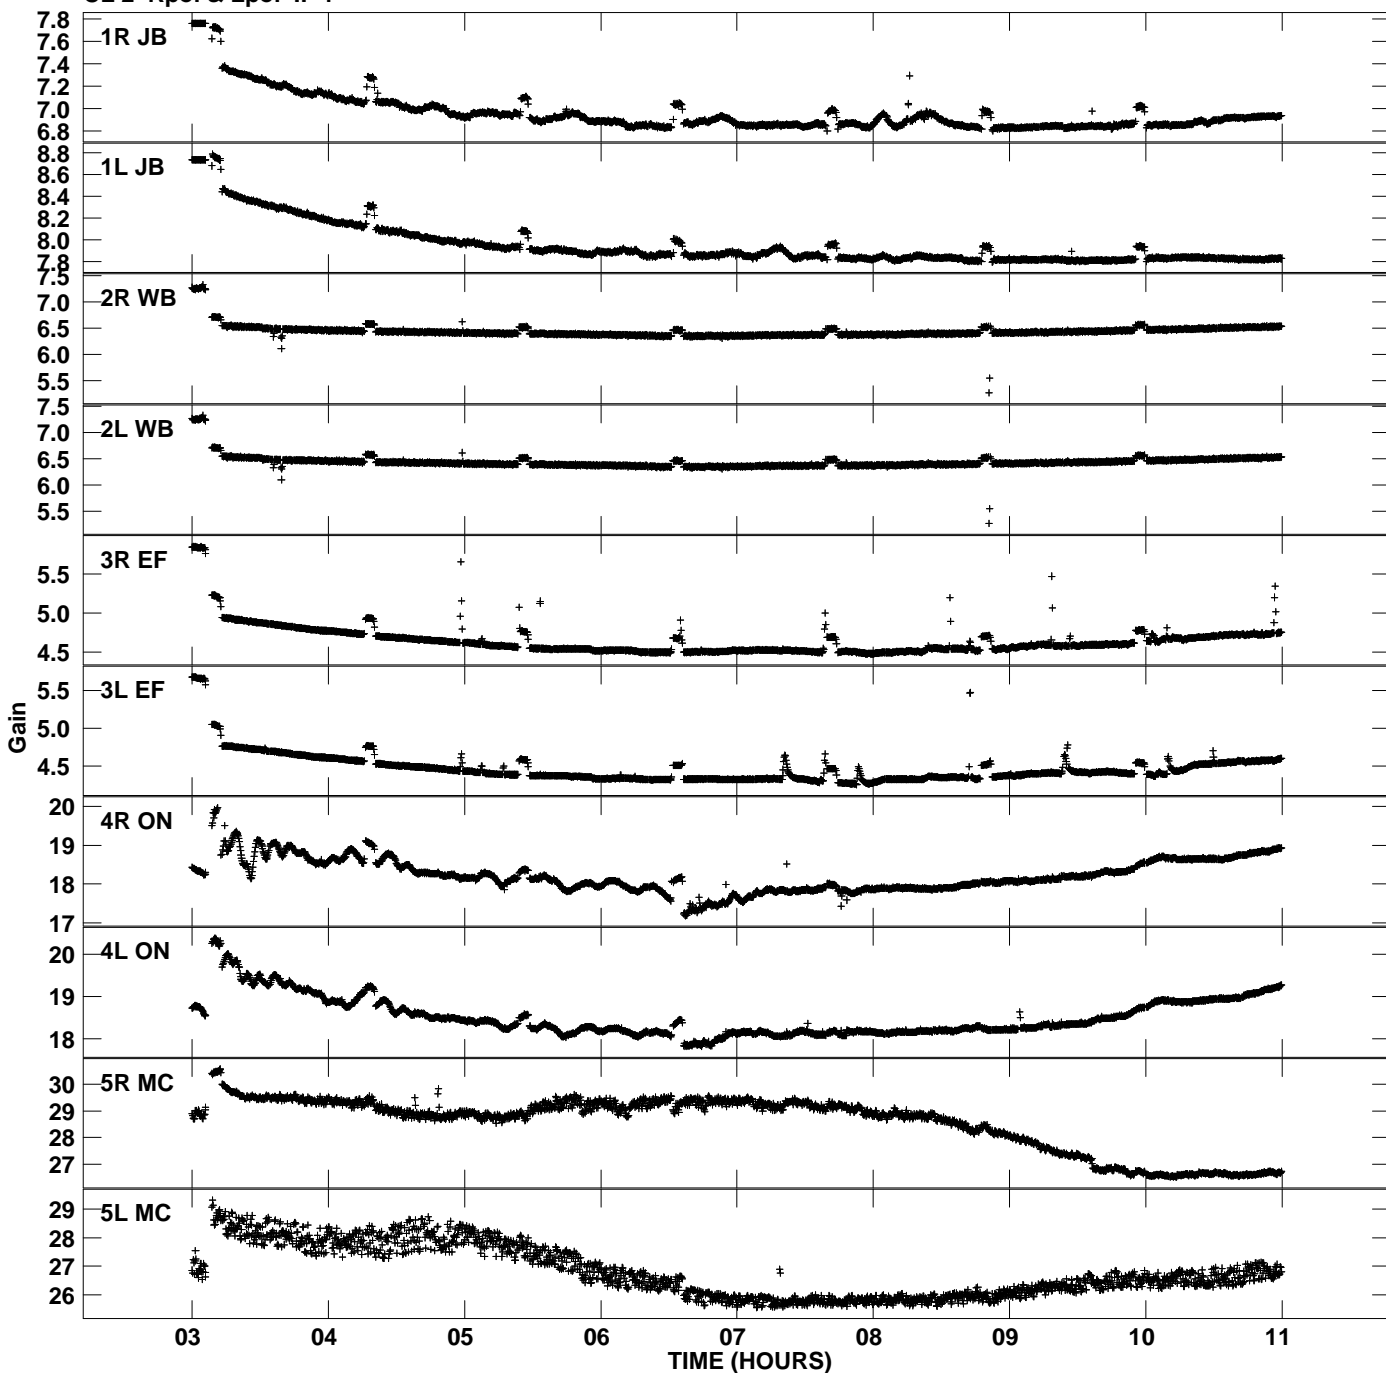

Plot file version 1 created 19-OCT-2010 16:12:46
Gain amp vs UTC time for EE005.UVDATA.1
CL 2 Rpol & Lpol IF 1

Plot file version 2 created 19-OCT-2010 16:12:46
Gain amp vs UTC time for EE005.UVDATA.1
CL 2 Rpol & Lpol IF 1