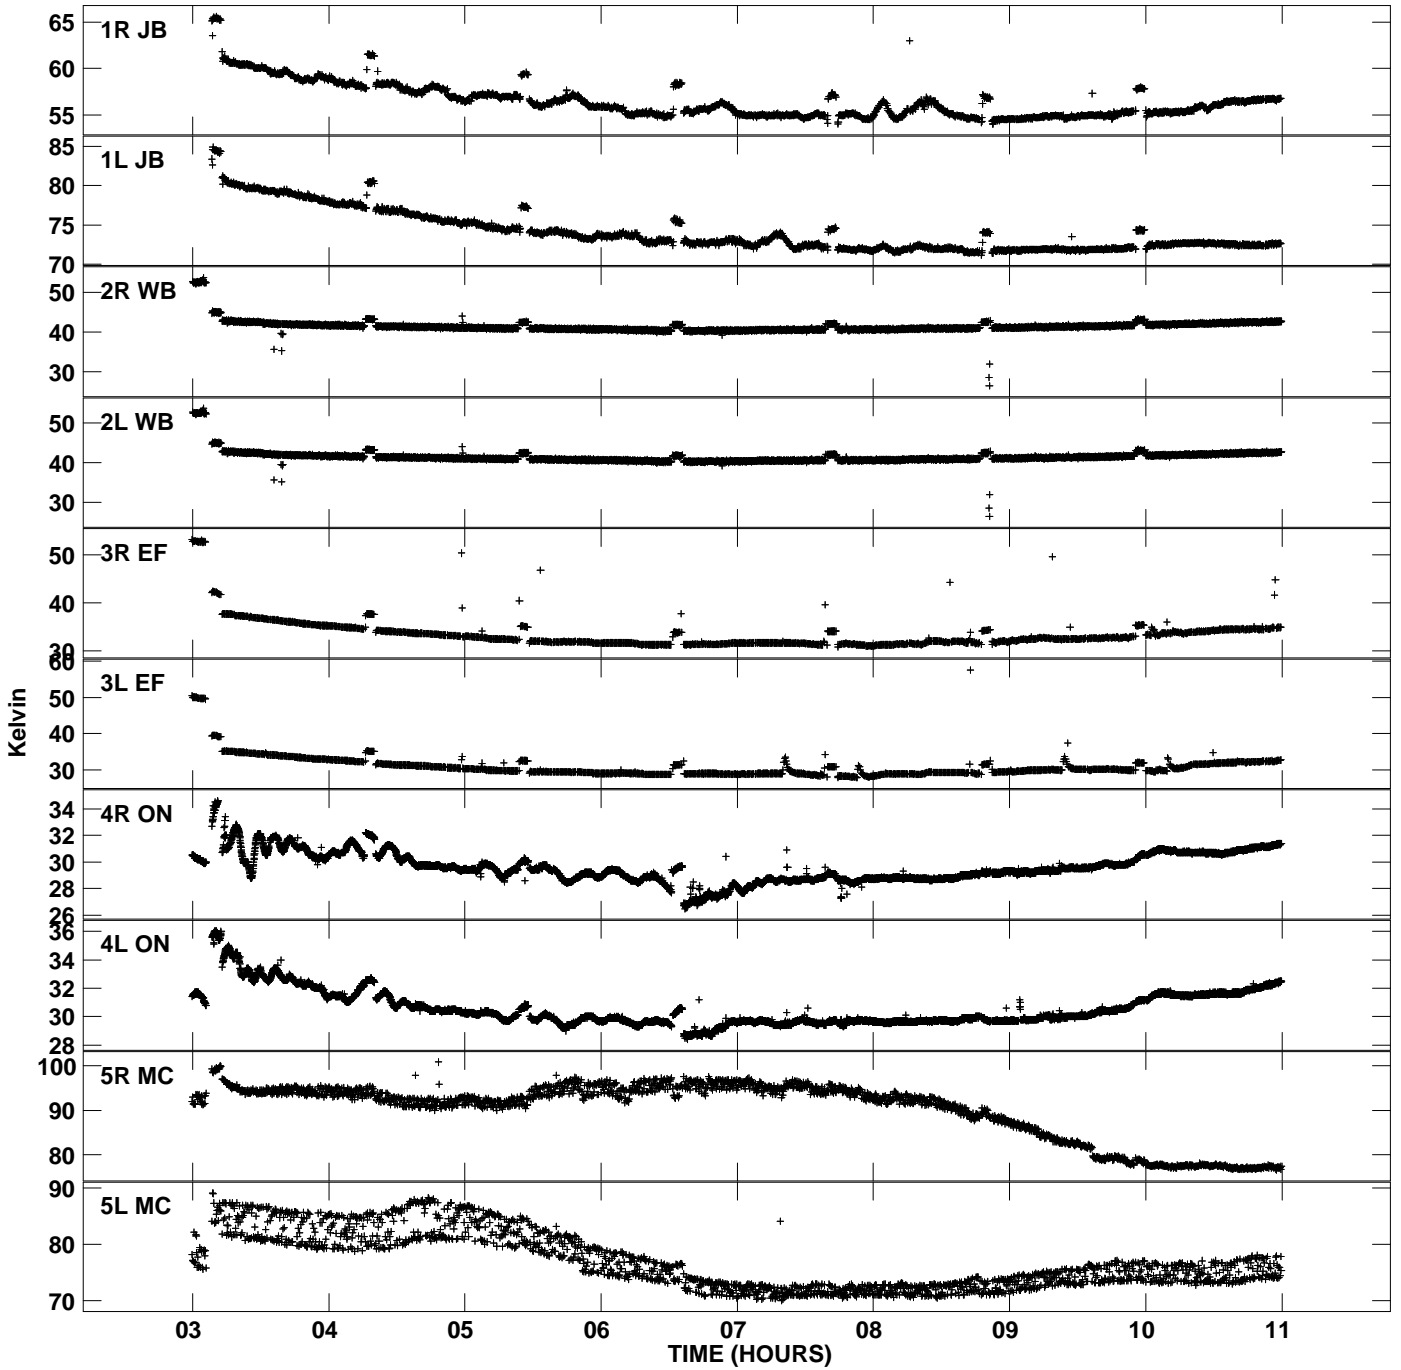

Plot file version 1 created 19-OCT-2010 16:12:41
Tsys vs UTC time for EE005.UVDATA.1
TY 1 Rpol & Lpol IF 1

Plot file version 2 created 19-OCT-2010 16:12:41
Tsyst vs UTC time for EE005.UVDATA.1
TY 1 Rpol & Lpol IF 1