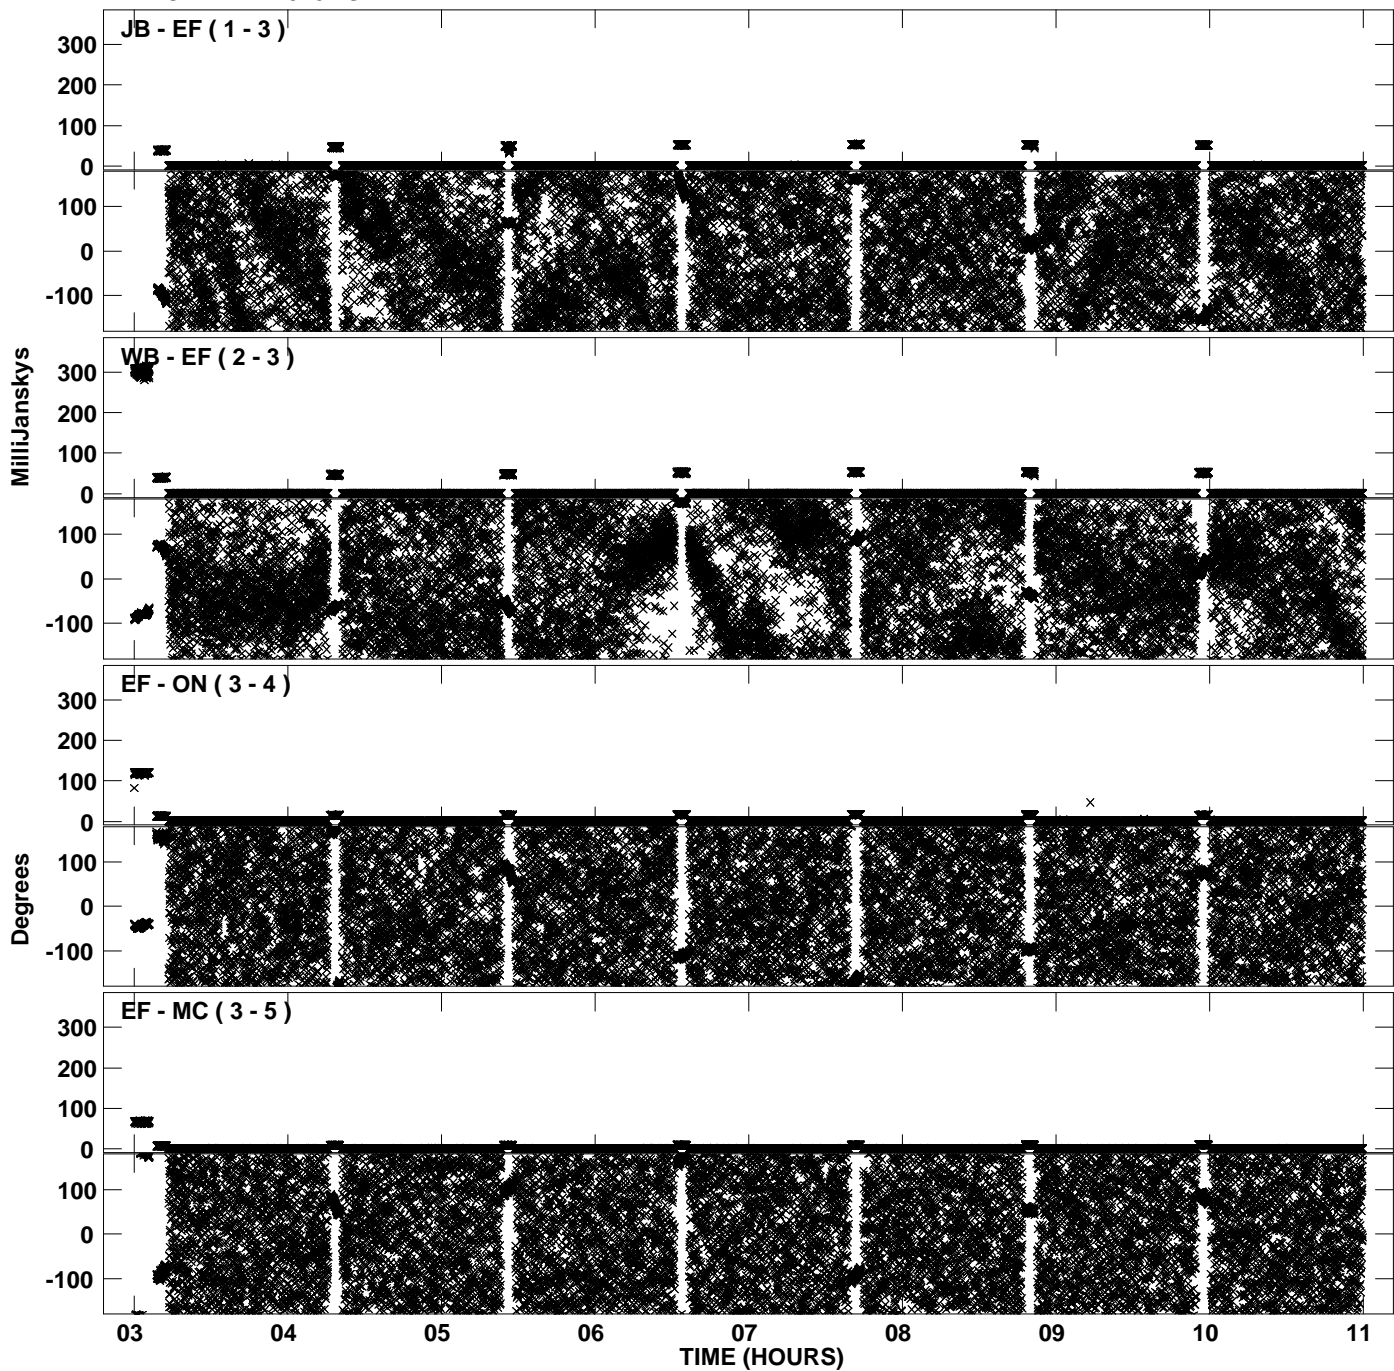

Plot file version 1 created 18-OCT-2010 17:47:02  
Amplitude andPhase vs Time for EE005.UVDATA.1 Vect aver.  
IF 1 CHAN 1 - 2048 STK LL

Plot file version 2 created 18-OCT-2010 17:47:03  
Amplitude andPhase vs Time for EE005.UVDATA.1 Vect aver.  
IF 1 CHAN 1 - 2048 STK LL

Plot file version 3 created 18-OCT-2010 18:11:46  
Amplitude andPhase vs Time for EE005.UVDATA.1 Vect aver.  
IF 1 CHAN 1 - 2048 STK RR

PLot file version 4 created 18-OCT-2010 18:11:47  
Amplitude andPhase vs Time for EE005.UVDATA.1 Vect aver.  
IF 1 CHAN 1 - 2048 STK RR