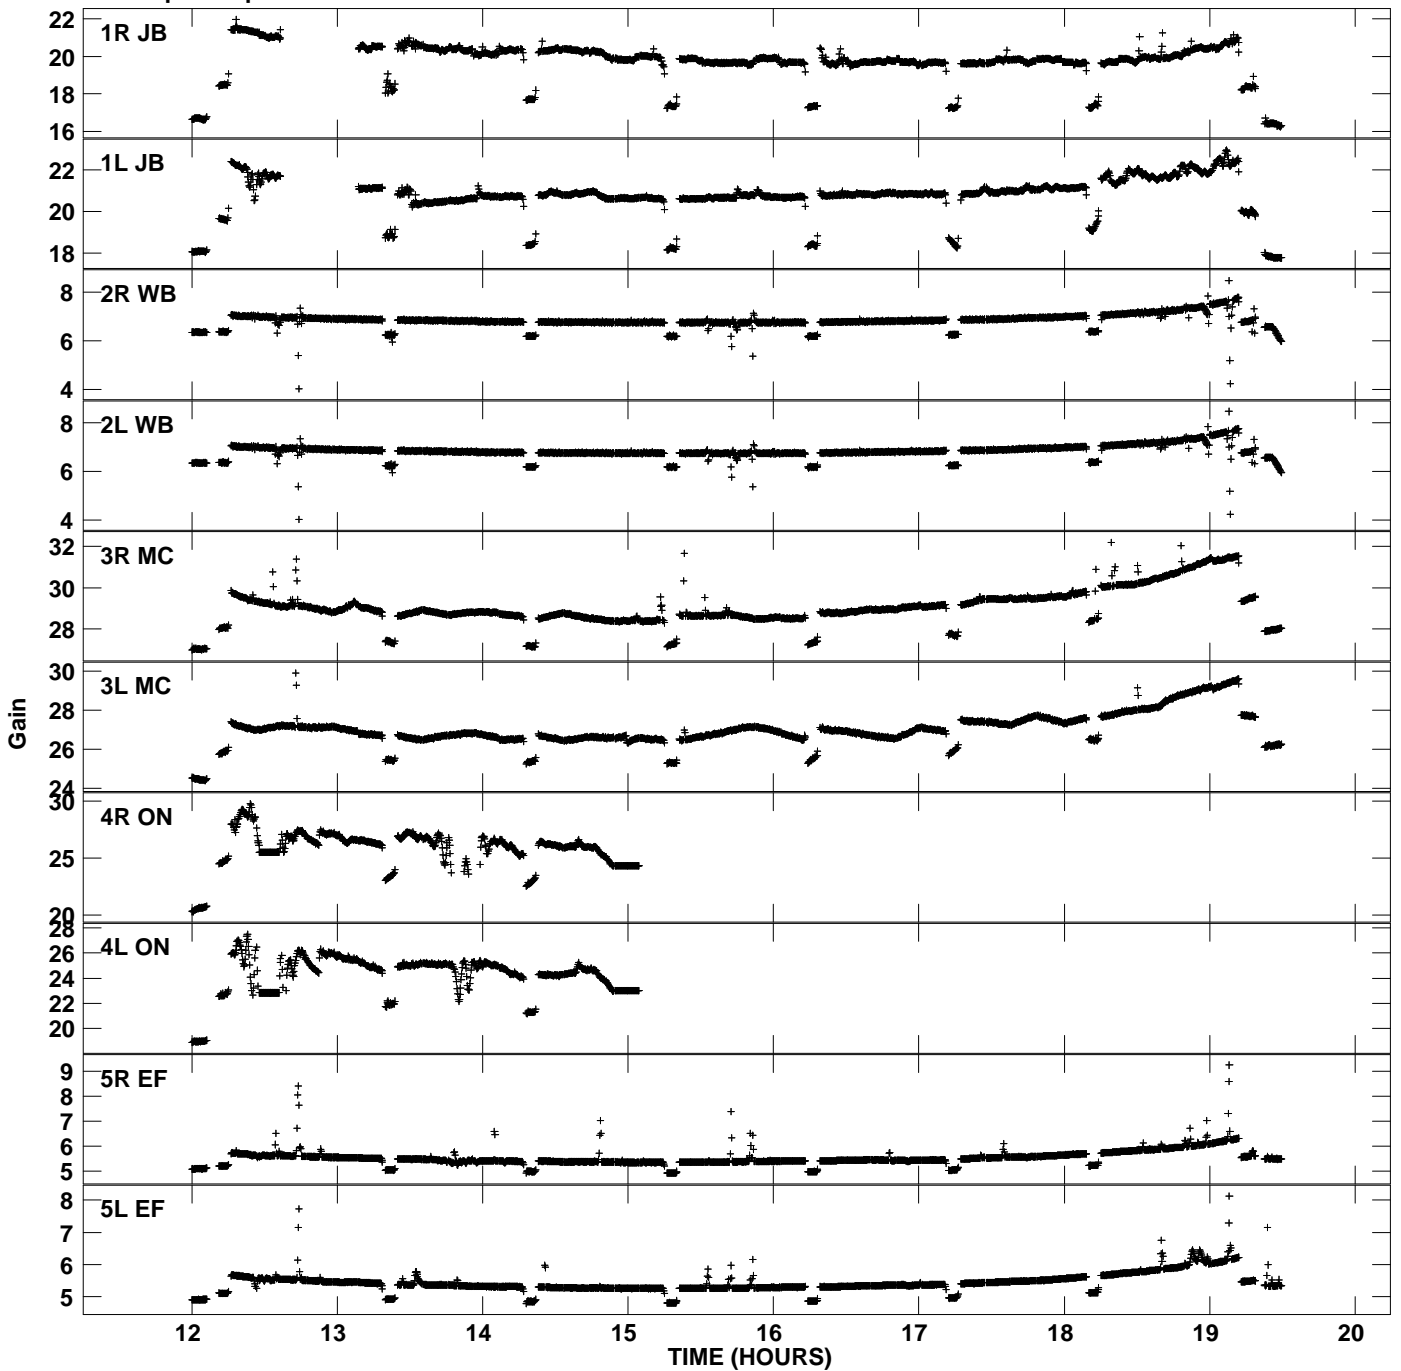

Plot file version 1 created 28-FEB-2011 17:21:07
Gain amp vs UTC time for EE006.UVDATA.1
CL 2 Rpol & Lpol IF 1

Plot file version 2 created 28-FEB-2011 17:21:07
Gain amp vs UTC time for EE006.UVDATA.1
CL 2 Rpol & Lpol IF 1