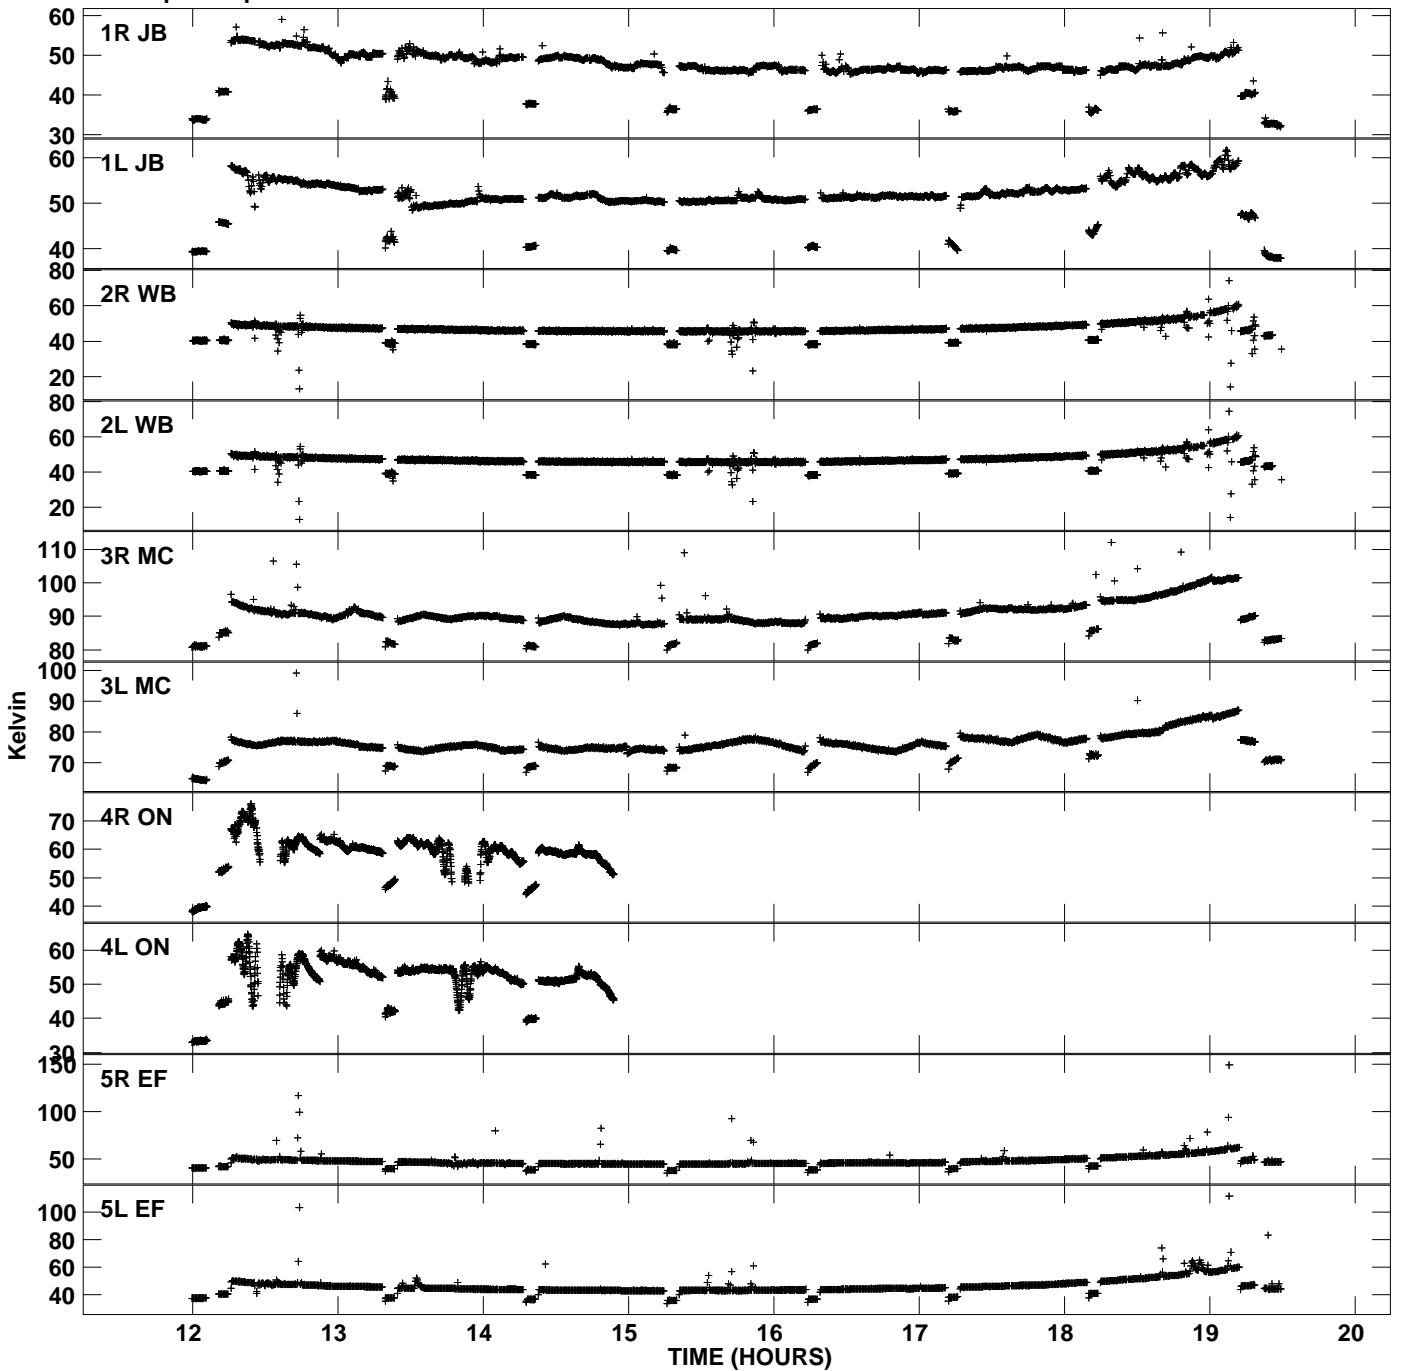

Plot file version 1 created 28-FEB-2011 17:21:04
Tsyst vs UTC time for EE006.UVDATA.1
TY 1 Rpol & Lpol IF 1

Plot file version 2 created 28-FEB-2011 17:21:04
Tsys vs UTC time for EE006.UVDATA.1
TY 1 Rpol & Lpol IF 1