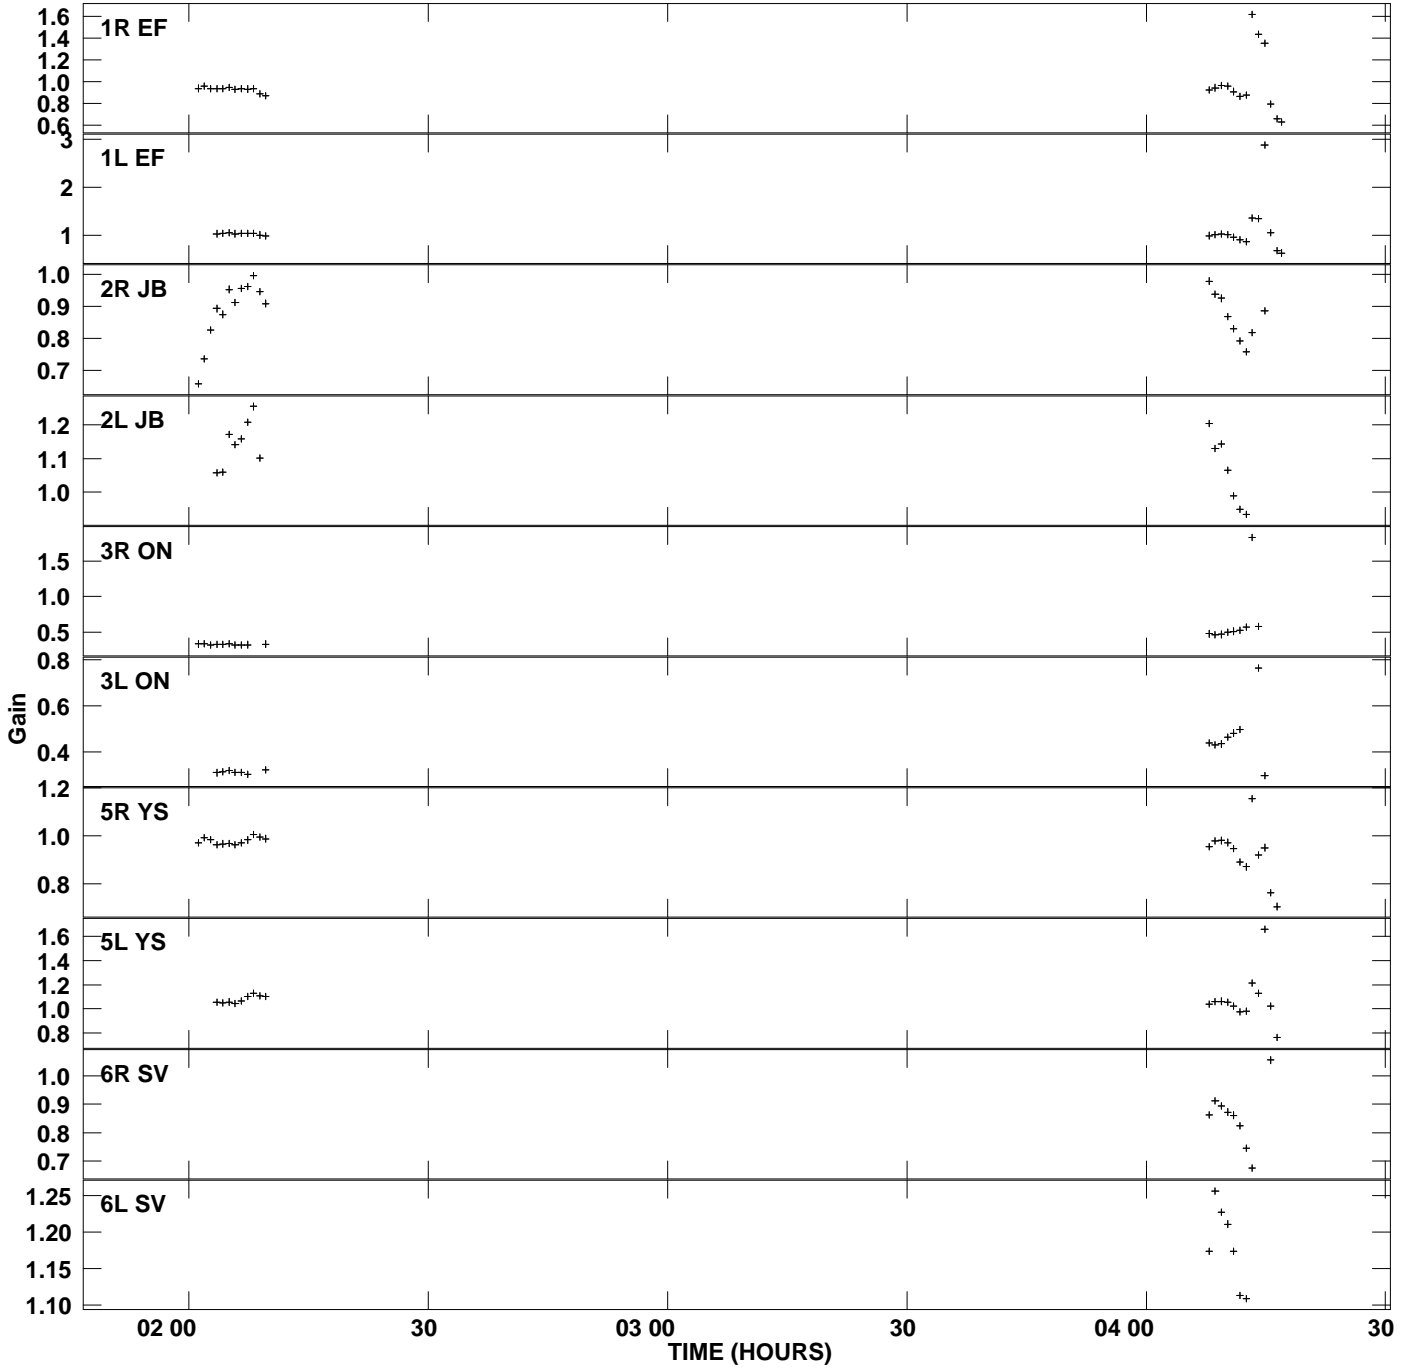

Plot file version 1 created 07-OCT-2011 21:45:55
Gain amp vs UTC time for 3C84.MULTI.1
SN 2 Rpol & Lpol IF 1

Plot file version 2 created 07-OCT-2011 21:45:55
Gain amp vs UTC time for 3C84.MULTI.1
SN 2 Rpol & Lpol IF 1