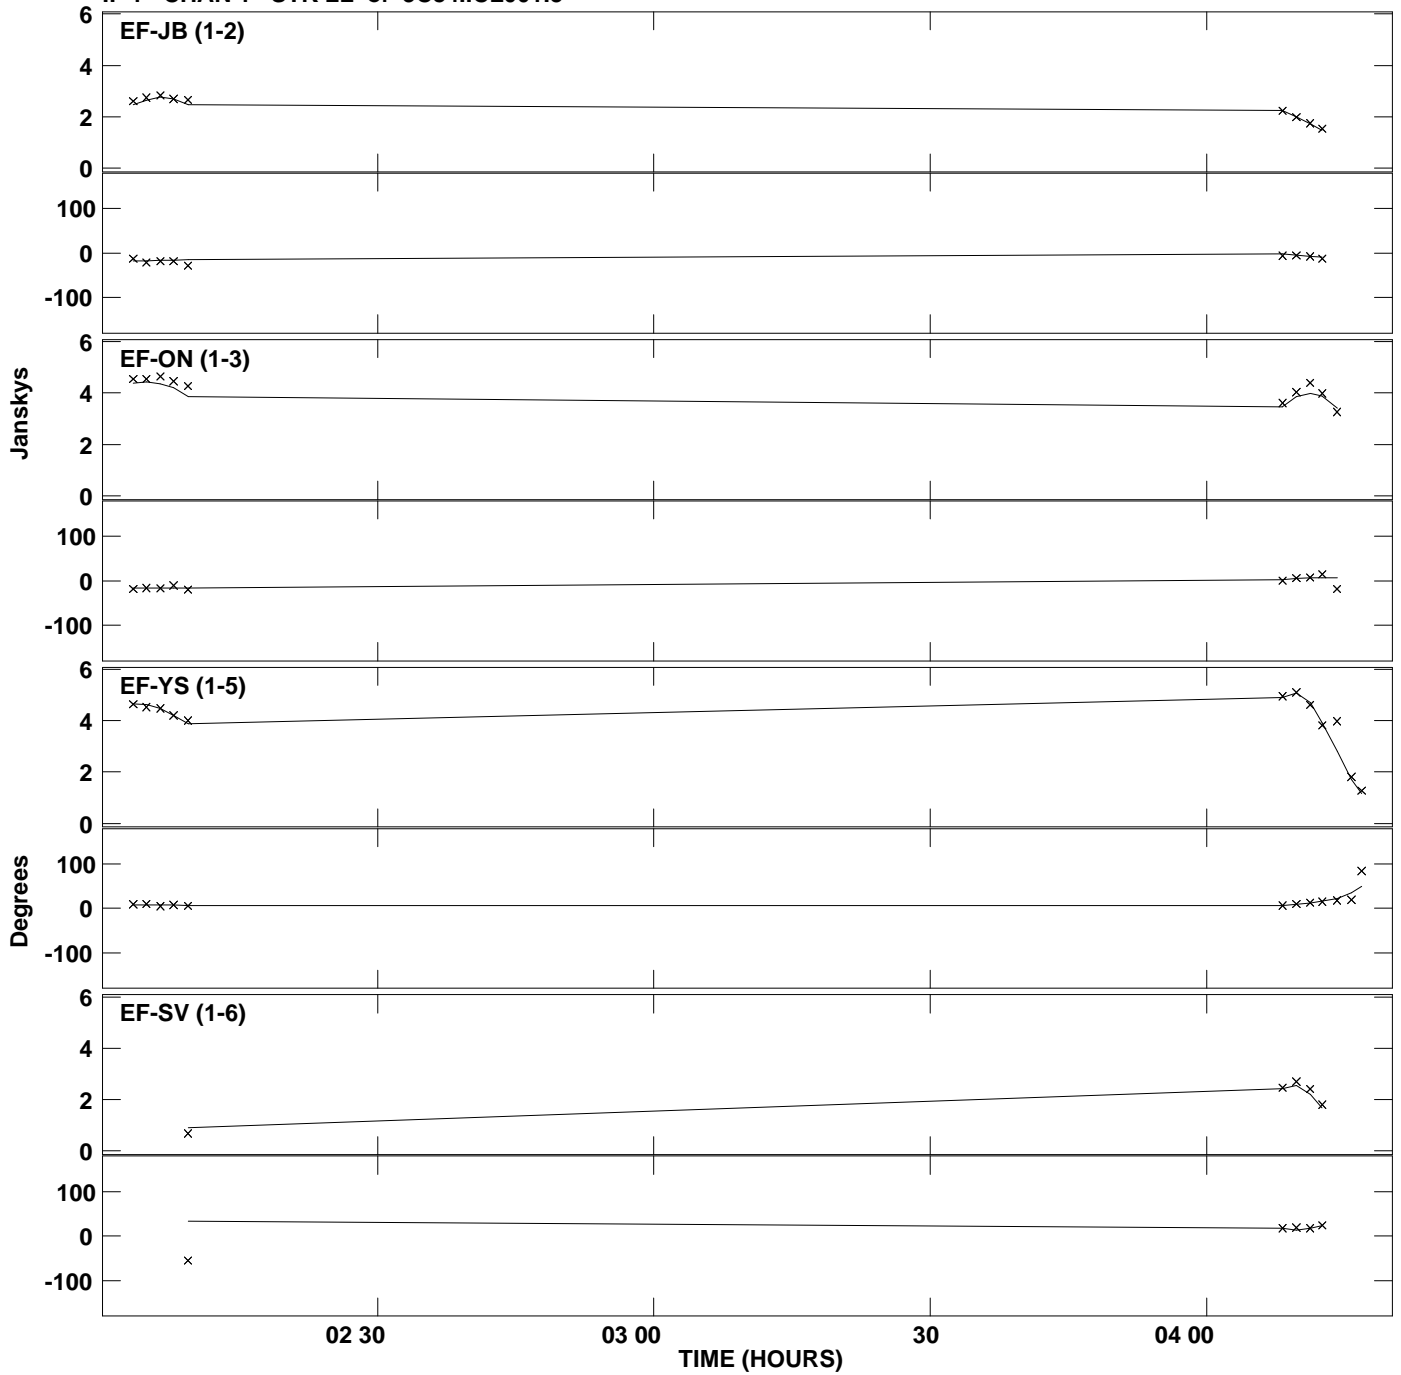

Plot file version 1 created 07-OCT-2011 21:46:35
Amplitude and Phase vs Time for 3C84.MULTI.1 Vect aver. CL # 3
IF 1 CHAN 1 STK LL of 3C84.ICL001.3

PLot file version 2 created 07-OCT-2011 21:46:36
Amplitude andPhase vs Time for 3C84.MULTI.1 Vect aver. CL # 3
IF 1 CHAN 1 STK LL of 3C84.ICL001.3

Plot file version 3 created 07-OCT-2011 21:46:37
Amplitude andPhase vs Time for 3C84.MULTI.1 Vect aver. CL # 3
IF 1 CHAN 1 STK RR of 3C84.ICL001.3

PLot file version 4 created 07-OCT-2011 21:46:37
Amplitude andPhase vs Time for 3C84.MULTI.1 Vect aver. CL # 3
IF 1 CHAN 1 STK RR of 3C84.ICL001.3