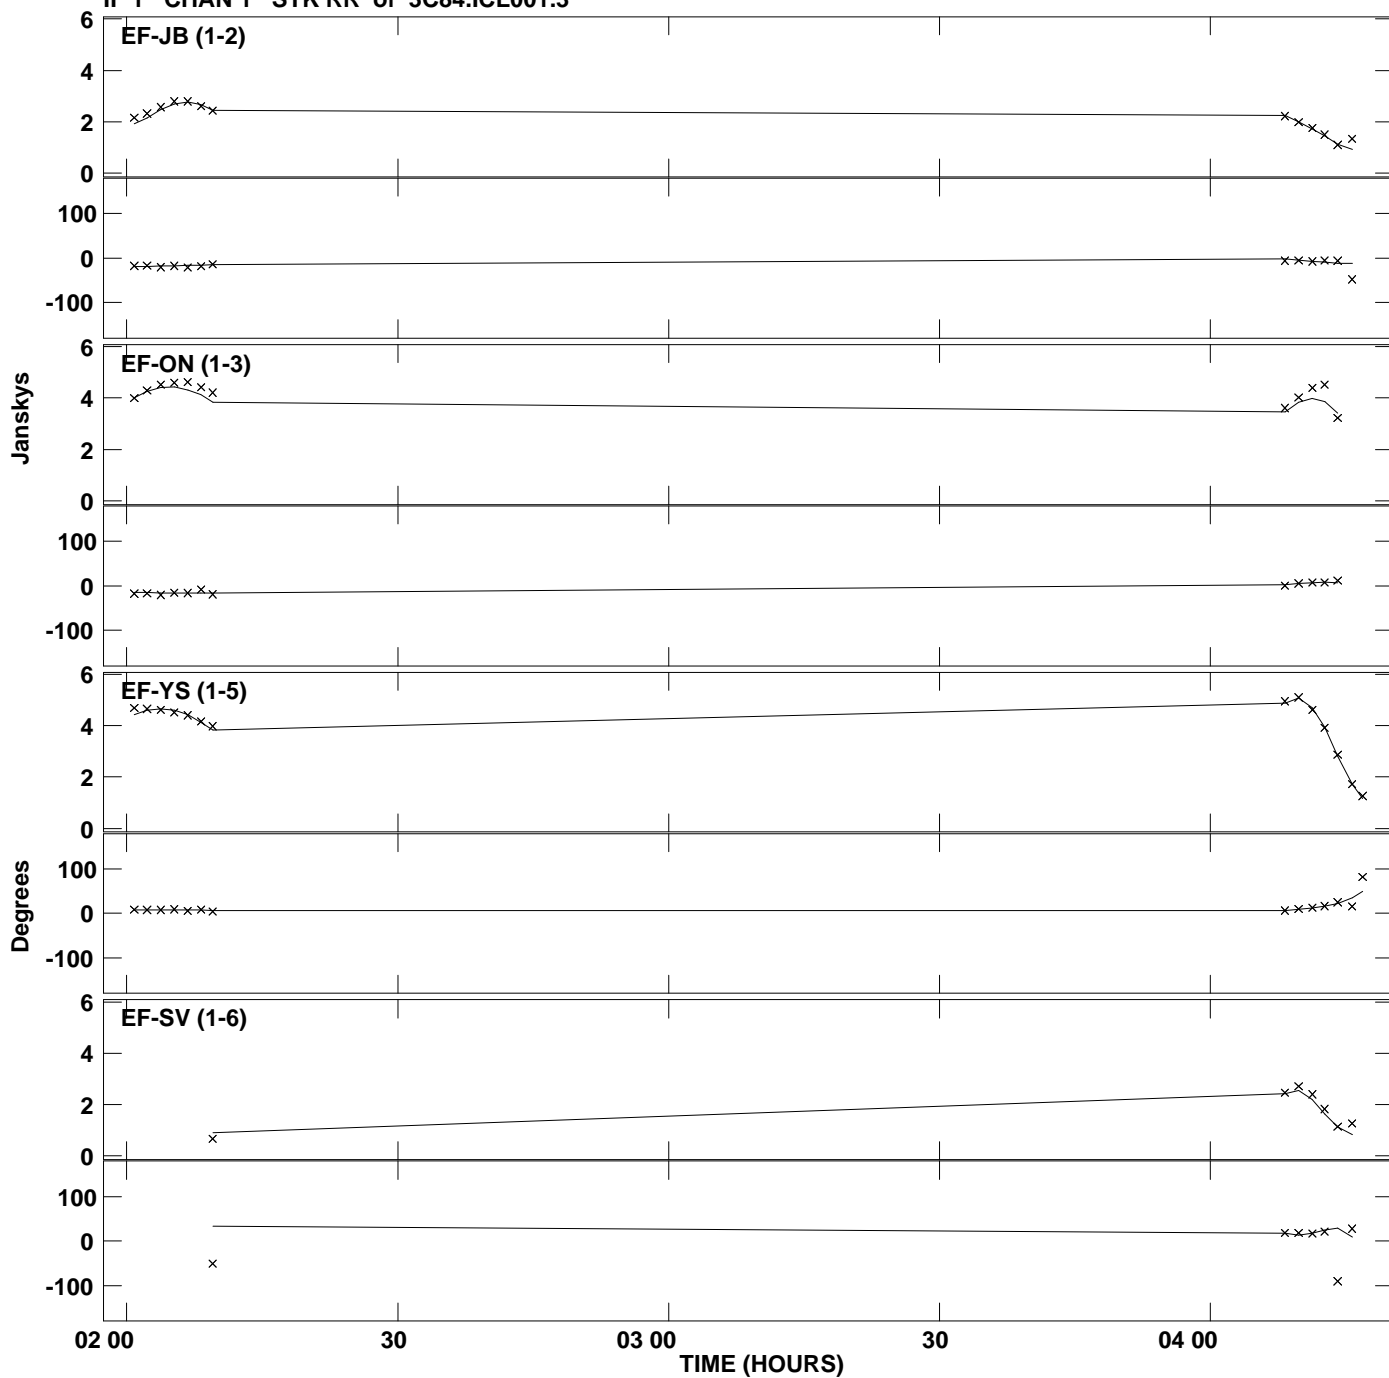

Plot file version 1 created 07-OCT-2011 21:46:35
Amplitude and Phase vs Time for 3C84.MULTI.1 Vect aver. CL # 3
IF 1 CHAN 1 STK LL of 3C84.ICL001.3

PLot file version 2 created 07-OCT-2011 21:46:36
Amplitude andPhase vs Time for 3C84.MULTI.1 Vect aver. CL # 3
IF 1 CHAN 1 STK LL of 3C84.ICL001.3

Plot file version 3 created 07-OCT-2011 21:46:37
Amplitude andPhase vs Time for 3C84.MULTI.1 Vect aver. CL # 3
IF 1 CHAN 1 STK RR of 3C84.ICL001.3

PLot file version 4 created 07-OCT-2011 21:46:37
Amplitude andPhase vs Time for 3C84.MULTI.1 Vect aver. CL # 3
IF 1 CHAN 1 STK RR of 3C84.ICL001.3