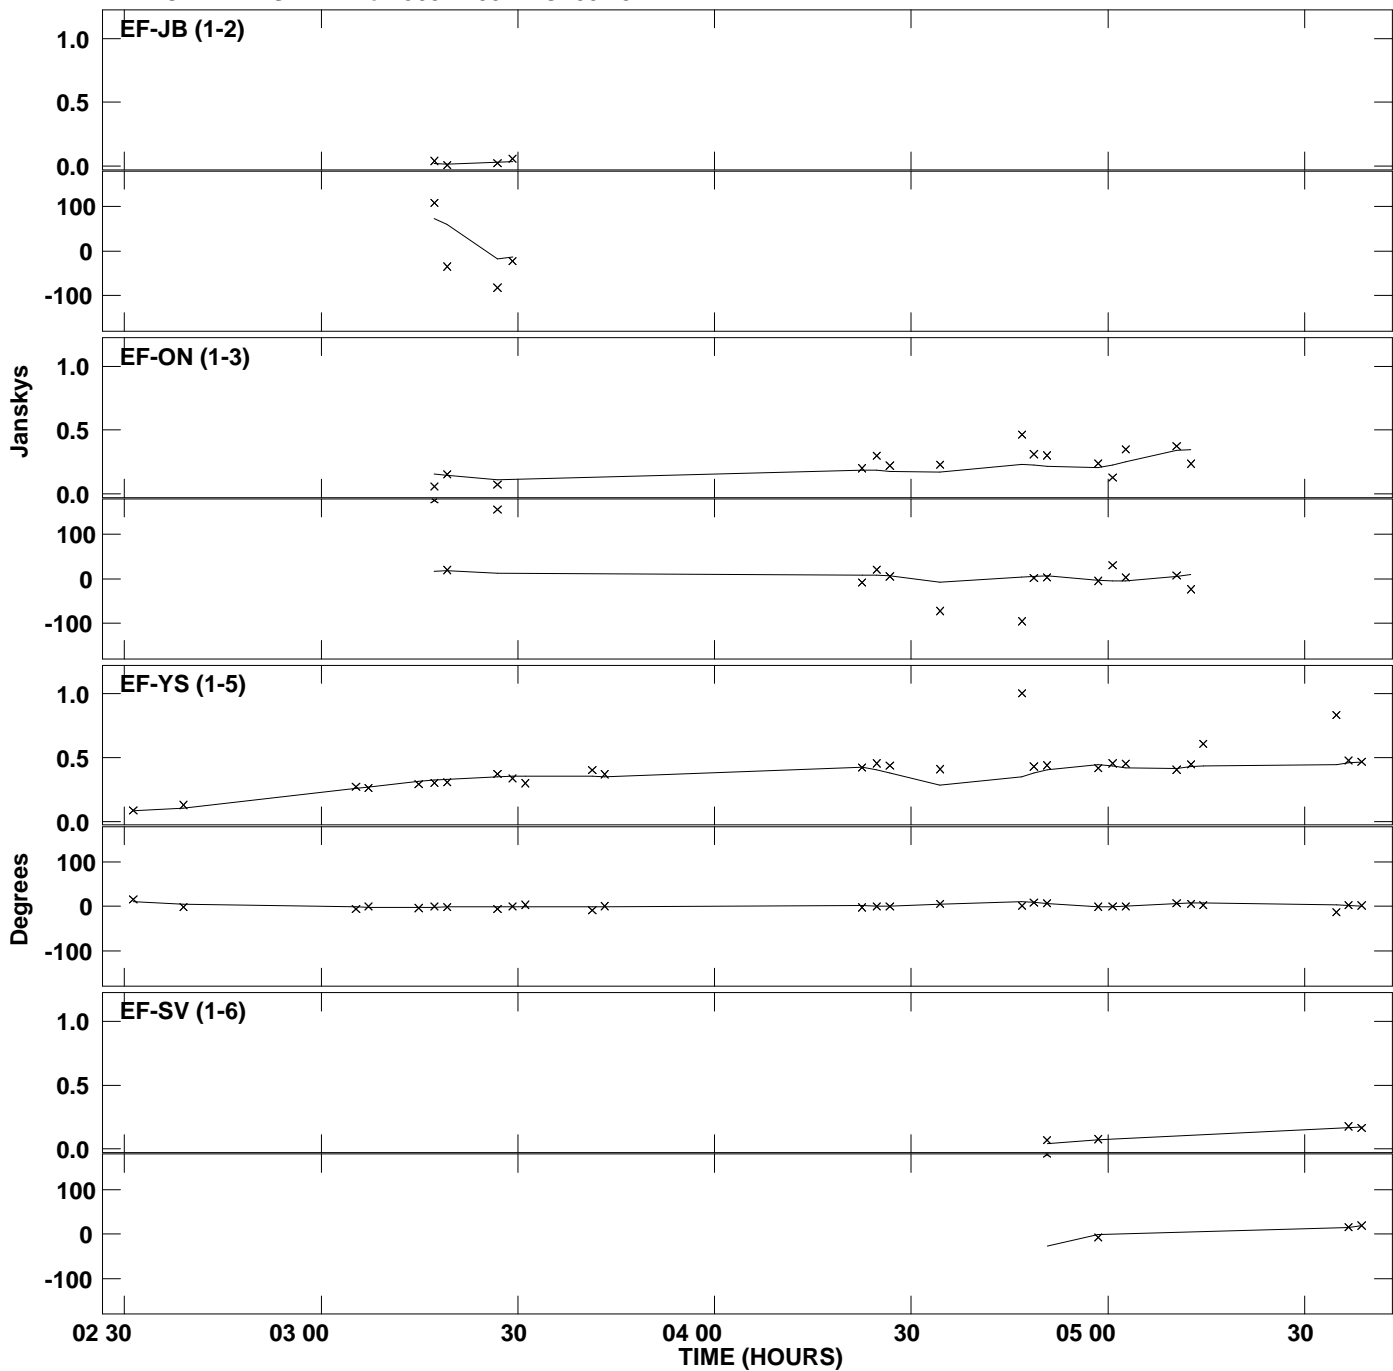

PLot file version 1 created 07-OCT-2011 21:46:15  
Amplitude andPhase vs Time for J0541-0541.MULTI.1 Vect aver. CL # 3  
IF 1 CHAN 1 STK LL of J0541-0541.ICL001.3

PLot file version 2 created 07-OCT-2011 21:46:15  
Amplitude andPhase vs Time for J0541-0541.MULTI.1 Vect aver. CL # 3  
IF 1 CHAN 1 STK LL of J0541-0541.ICL001.3

Plot file version 3 created 07-OCT-2011 21:46:15  
Amplitude andPhase vs Time for J0541-0541.MULTI.1 Vect aver. CL # 3  
IF 1 CHAN 1 STK RR of J0541-0541.ICL001.3

PLot file version 4 created 07-OCT-2011 21:46:15  
Amplitude andPhase vs Time for J0541-0541.MULTI.1 Vect aver. CL # 3  
IF 1 CHAN 1 STK RR of J0541-0541.ICL001.3