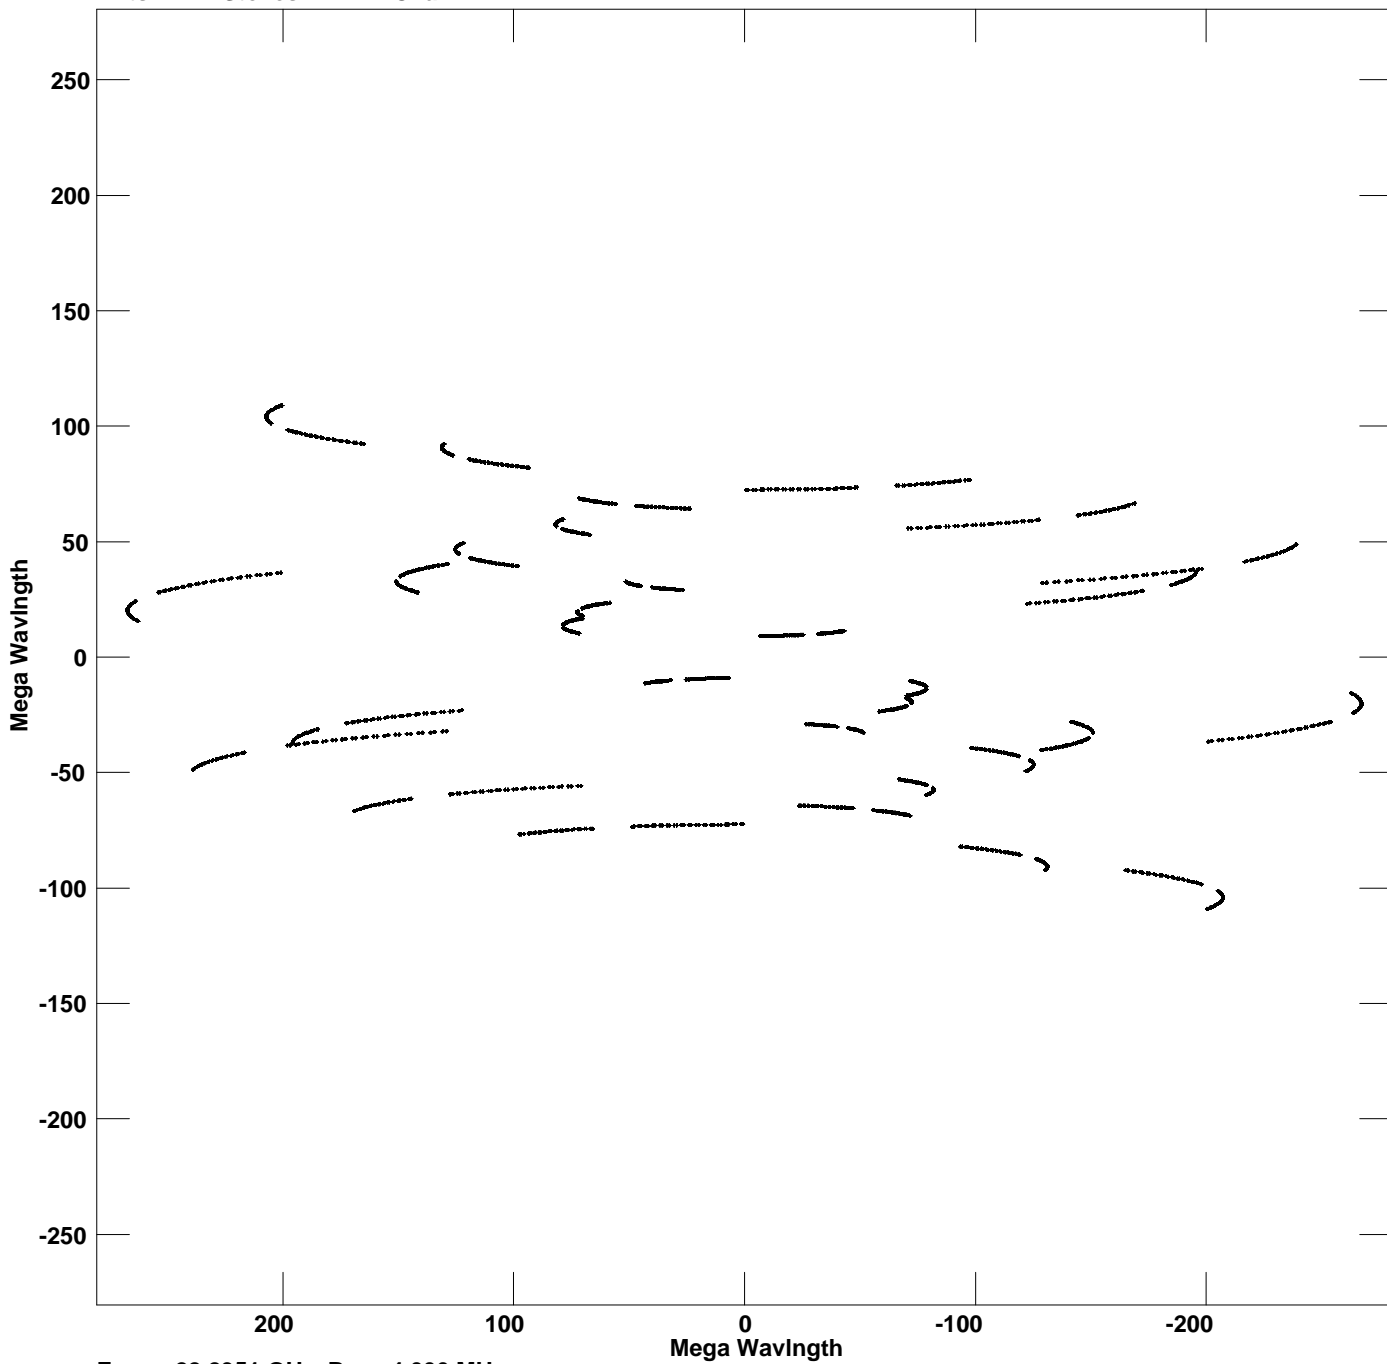

Plot file version 1 created 07-OCT-2011 21:46:26
V vs U for ORIKL1.MULTI.1 Source:ORIKL1
Ants * - * Stokes I IF# 1 Chan# 1

Freq = 22.2351 GHz, Bw = 4.000 MHz