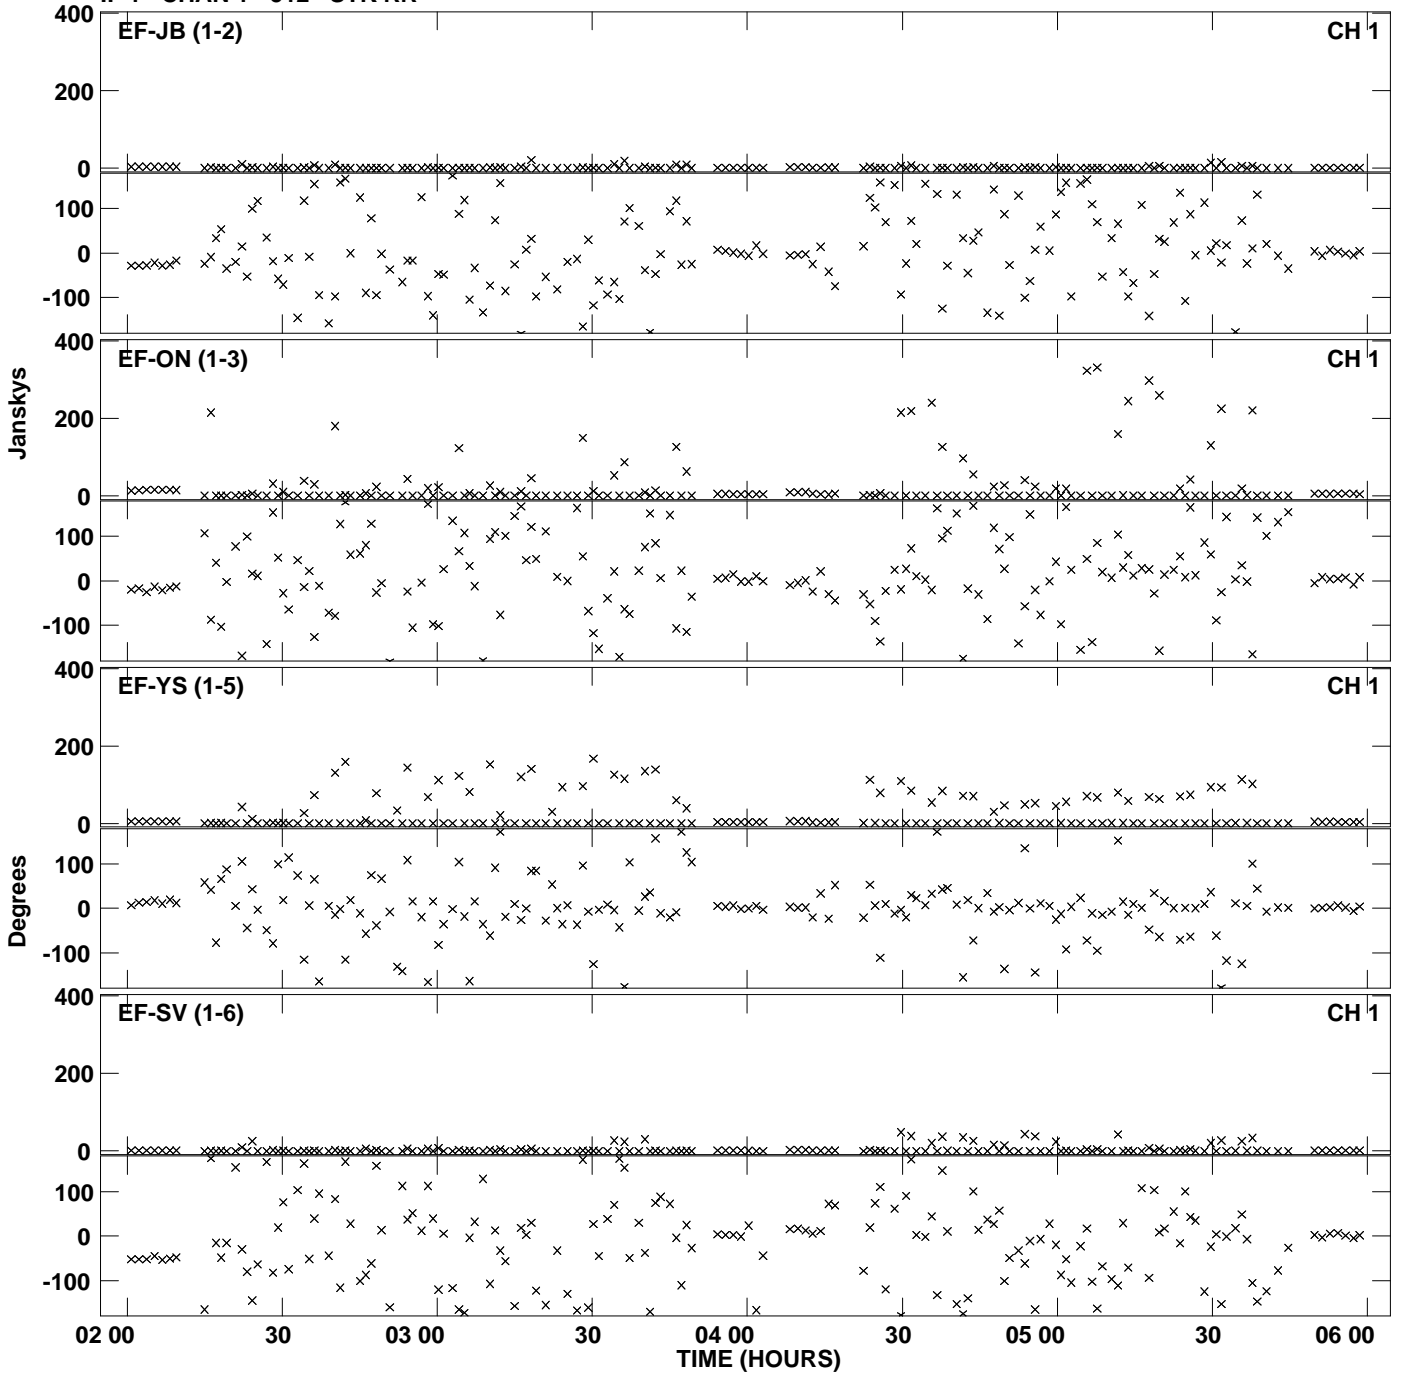

PLot file version 1 created 07-OCT-2011 21:42:15
Amplitude andPhase vs Time for EE008A 1.UVAVG.1 Vect aver. CL # 3
IF 1 CHAN 1 - 512 STK LL

Plot file version 2 created 07-OCT-2011 21:42:15
Amplitude and Phase vs Time for EE008A 1.UVAVG.1 Vect aver. CL # 3
IF 1 CHAN 1 - 512 STK LL

Plot file version 3 created 07-OCT-2011 21:43:29
Amplitude andPhase vs Time for EE008A 1.UVAVG.1 Vect aver. CL # 3
IF 1 CHAN 1 - 512 STK RR

PLot file version 4 created 07-OCT-2011 21:43:29
Amplitude andPhase vs Time for EE008A 1.UVAVG.1 Vect aver. CL # 3
IF 1 CHAN 1 - 512 STK RR