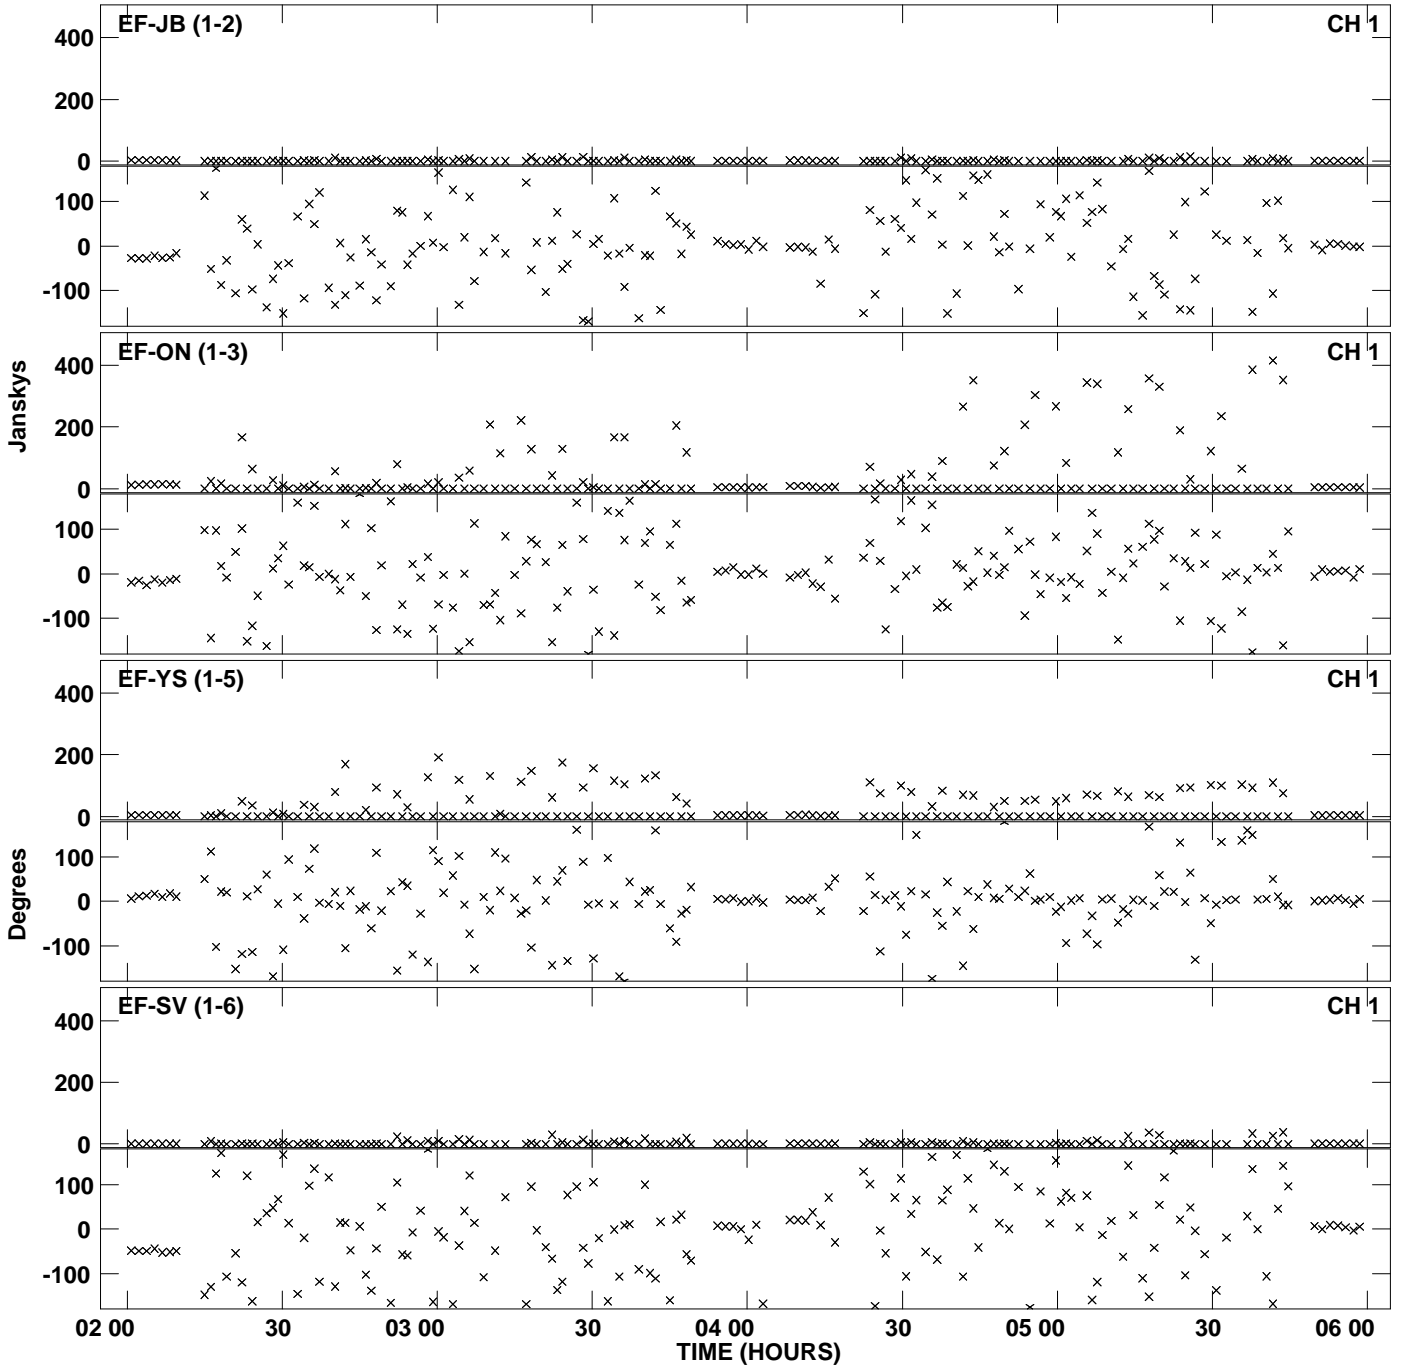

PLot file version 1 created 07-OCT-2011 21:42:15
Amplitude andPhase vs Time for EE008A 1.UVAVG.1 Vect aver. CL # 3
IF 1 CHAN 1 - 512 STK LL

Plot file version 2 created 07-OCT-2011 21:42:15
Amplitude and Phase vs Time for EE008A 1.UVAVG.1 Vect aver. CL # 3
IF 1 CHAN 1 - 512 STK LL

Plot file version 3 created 07-OCT-2011 21:43:29
Amplitude andPhase vs Time for EE008A 1.UVAVG.1 Vect aver. CL # 3
IF 1 CHAN 1 - 512 STK RR

PLot file version 4 created 07-OCT-2011 21:43:29
Amplitude andPhase vs Time for EE008A 1.UVAVG.1 Vect aver. CL # 3
IF 1 CHAN 1 - 512 STK RR