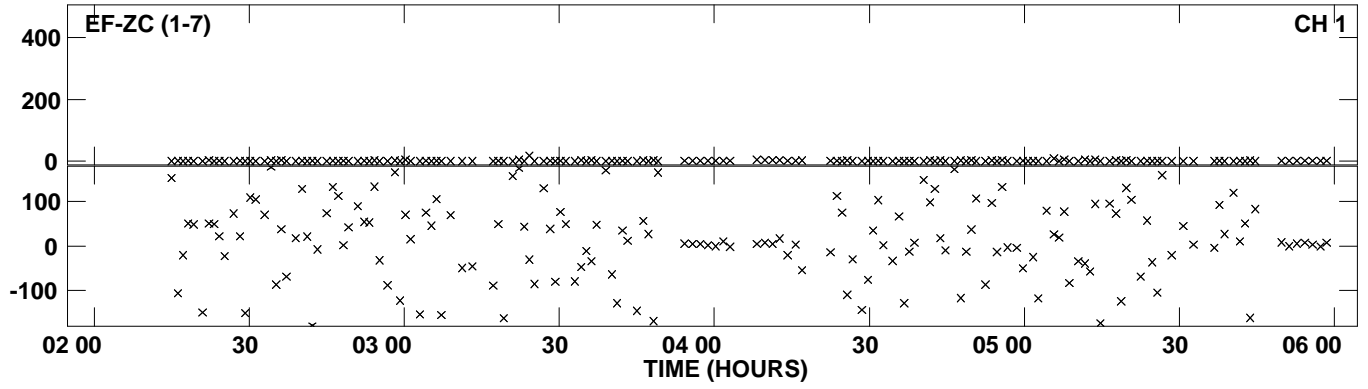

PLot file version 1 created 07-OCT-2011 21:42:15
Amplitude andPhase vs Time for EE008A 1.UVAVG.1 Vect aver. CL # 3
IF 1 CHAN 1 - 512 STK LL

Plot file version 2 created 07-OCT-2011 21:42:15
Amplitude and Phase vs Time for EE008A 1.UVAVG.1 Vect aver. CL # 3
IF 1 CHAN 1 - 512 STK LL

Plot file version 3 created 07-OCT-2011 21:43:29
Amplitude andPhase vs Time for EE008A 1.UVAVG.1 Vect aver. CL # 3
IF 1 CHAN 1 - 512 STK RR

PLot file version 4 created 07-OCT-2011 21:43:29
Amplitude andPhase vs Time for EE008A 1.UVAVG.1 Vect aver. CL # 3
IF 1 CHAN 1 - 512 STK RR