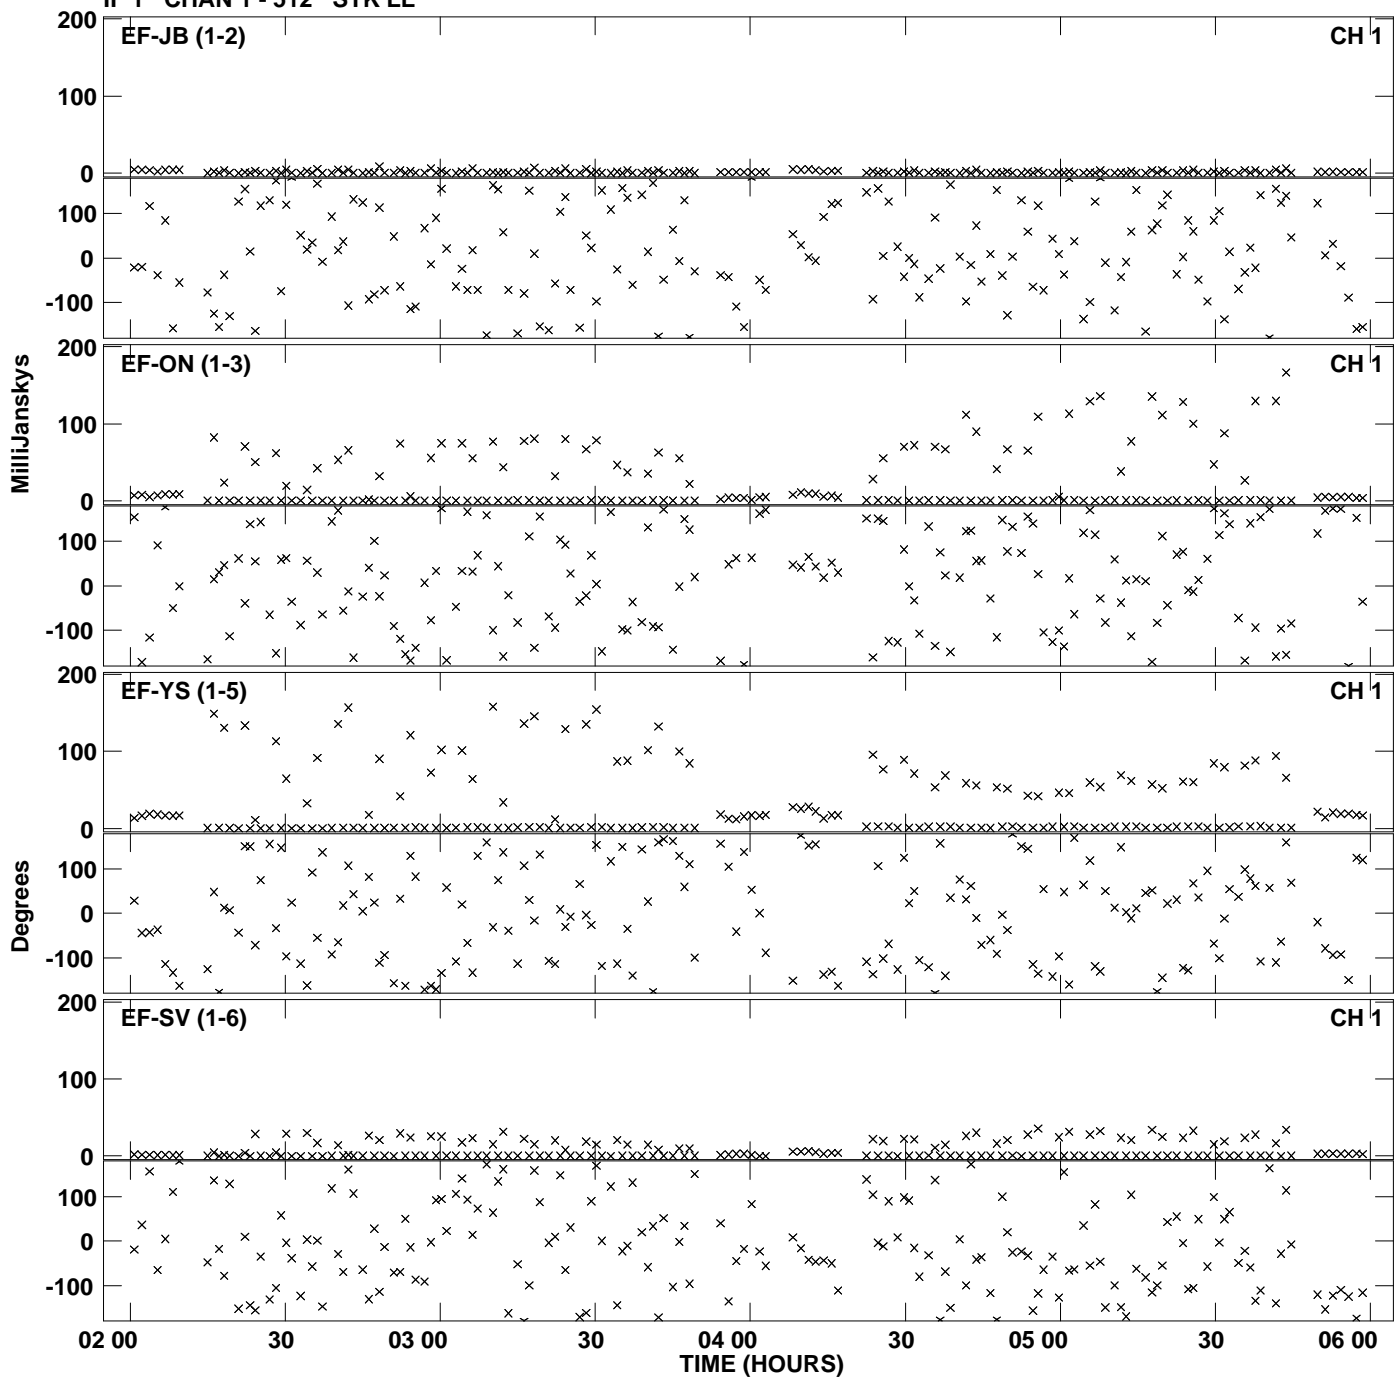

Plot file version 1 created 07-OCT-2011 17:27:45  
Amplitude andPhase vs Time for EE008A 1.UVAVG.1 Vect aver.  
IF 1 CHAN 1 - 512 STK LL

PLot file version 2 created 07-OCT-2011 17:27:45  
Amplitude andPhase vs Time for EE008A 1.UVAVG.1 Vect aver.  
IF 1 CHAN 1 - 512 STK LL

Plot file version 3 created 07-OCT-2011 17:29:03  
Amplitude andPhase vs Time for EE008A 1.UVAVG.1 Vect aver.  
IF 1 CHAN 1 - 512 STK RR

Plot file version 4 created 07-OCT-2011 17:29:03  
Amplitude and Phase vs Time for EE008A 1.UVAVG.1 Vect aver.  
IF 1 CHAN 1 - 512 STK RR