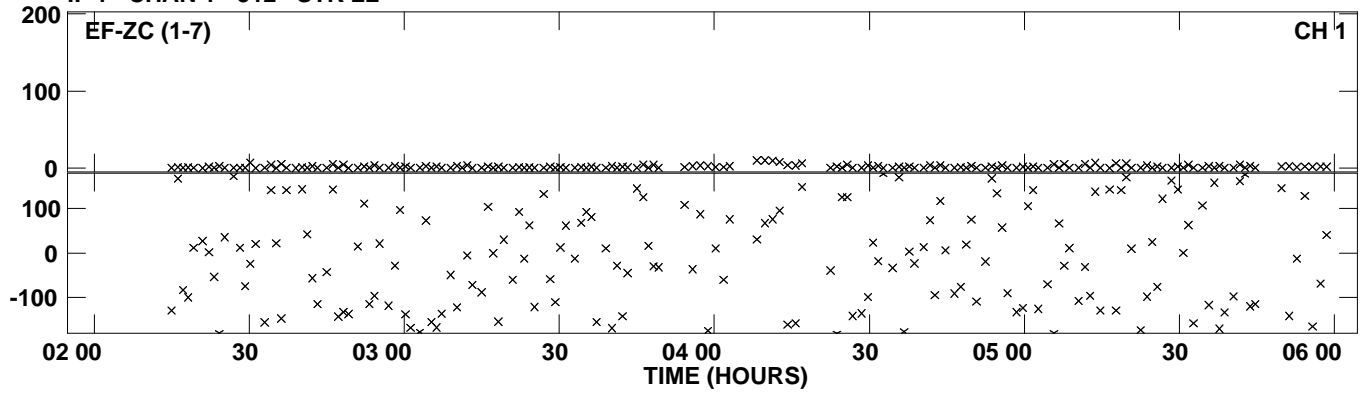

Plot file version 1 created 07-OCT-2011 17:27:45  
Amplitude andPhase vs Time for EE008A 1.UVAVG.1 Vect aver.  
IF 1 CHAN 1 - 512 STK LL

PLot file version 2 created 07-OCT-2011 17:27:45  
Amplitude andPhase vs Time for EE008A 1.UVAVG.1 Vect aver.  
IF 1 CHAN 1 - 512 STK LL

Plot file version 3 created 07-OCT-2011 17:29:03  
Amplitude andPhase vs Time for EE008A 1.UVAVG.1 Vect aver.  
IF 1 CHAN 1 - 512 STK RR

Plot file version 4 created 07-OCT-2011 17:29:03  
Amplitude and Phase vs Time for EE008A 1.UVAVG.1 Vect aver.  
IF 1 CHAN 1 - 512 STK RR