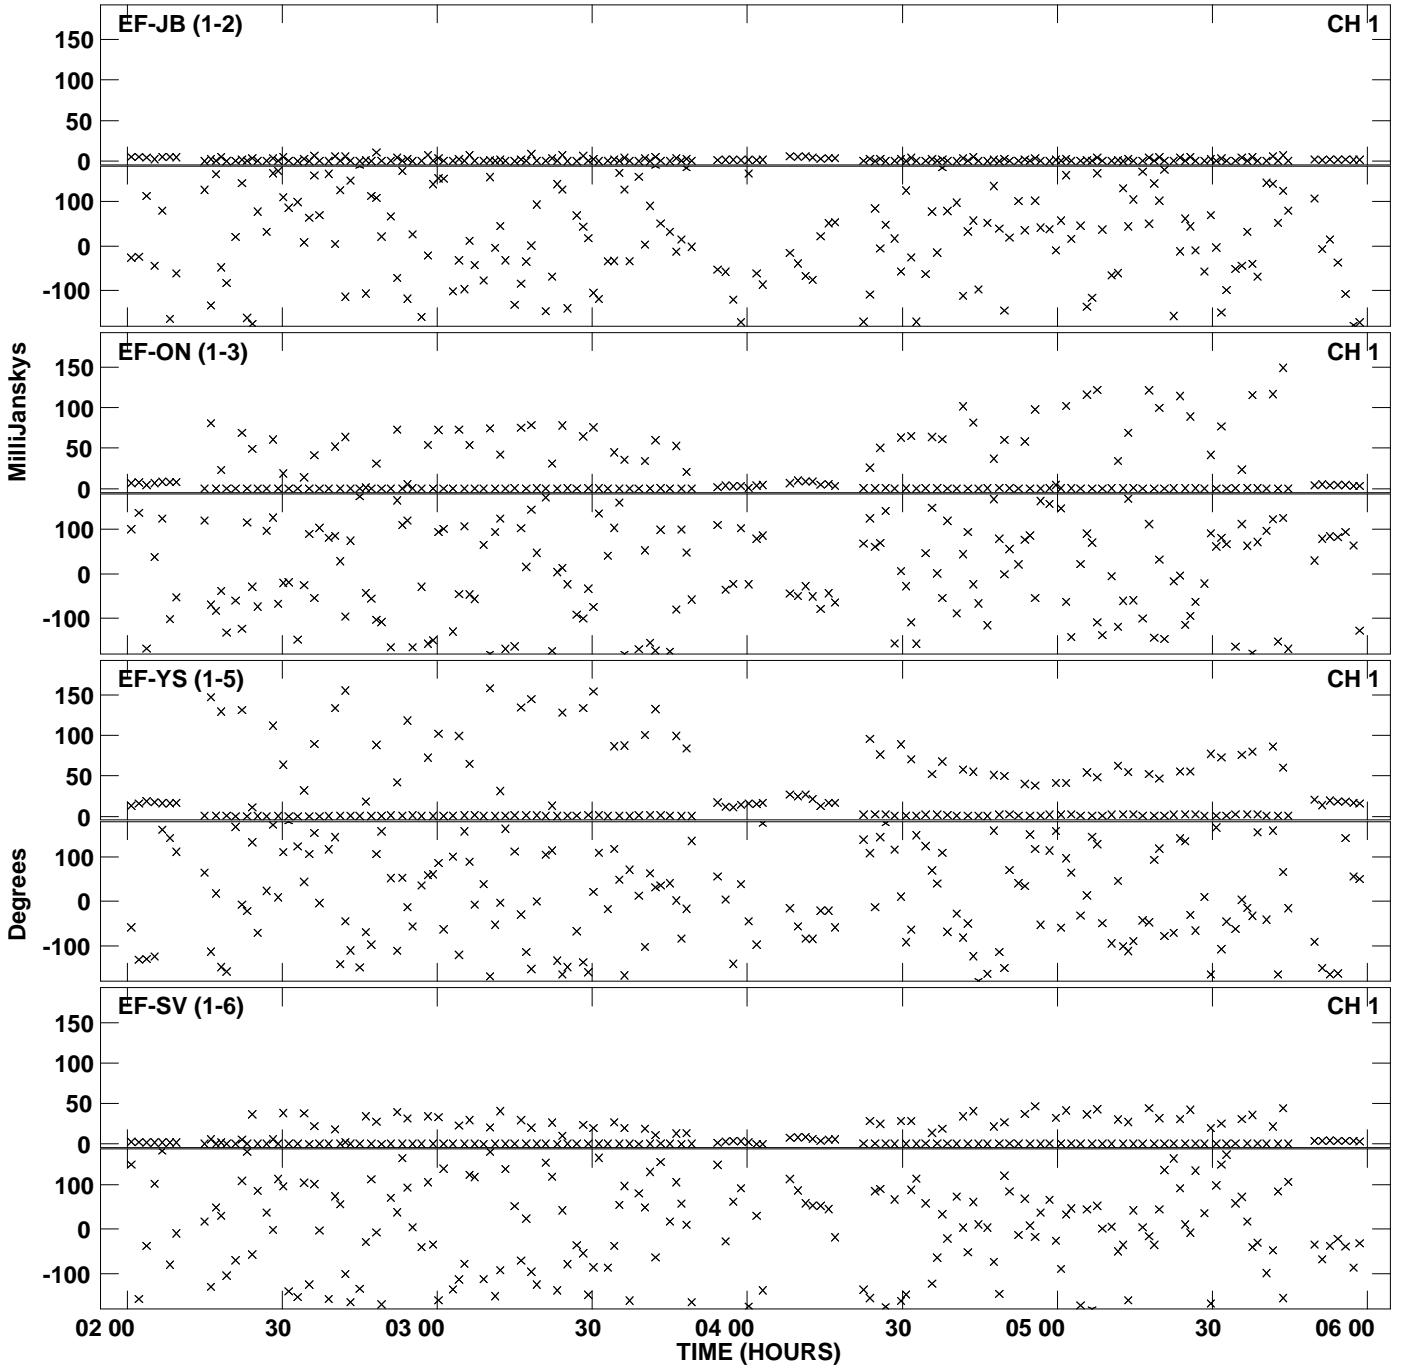

Plot file version 1 created 07-OCT-2011 17:27:45  
Amplitude andPhase vs Time for EE008A 1.UVAVG.1 Vect aver.  
IF 1 CHAN 1 - 512 STK LL

PLot file version 2 created 07-OCT-2011 17:27:45  
Amplitude andPhase vs Time for EE008A 1.UVAVG.1 Vect aver.  
IF 1 CHAN 1 - 512 STK LL

Plot file version 3 created 07-OCT-2011 17:29:03  
Amplitude andPhase vs Time for EE008A 1.UVAVG.1 Vect aver.  
IF 1 CHAN 1 - 512 STK RR

Plot file version 4 created 07-OCT-2011 17:29:03  
Amplitude and Phase vs Time for EE008A 1.UVAVG.1 Vect aver.  
IF 1 CHAN 1 - 512 STK RR