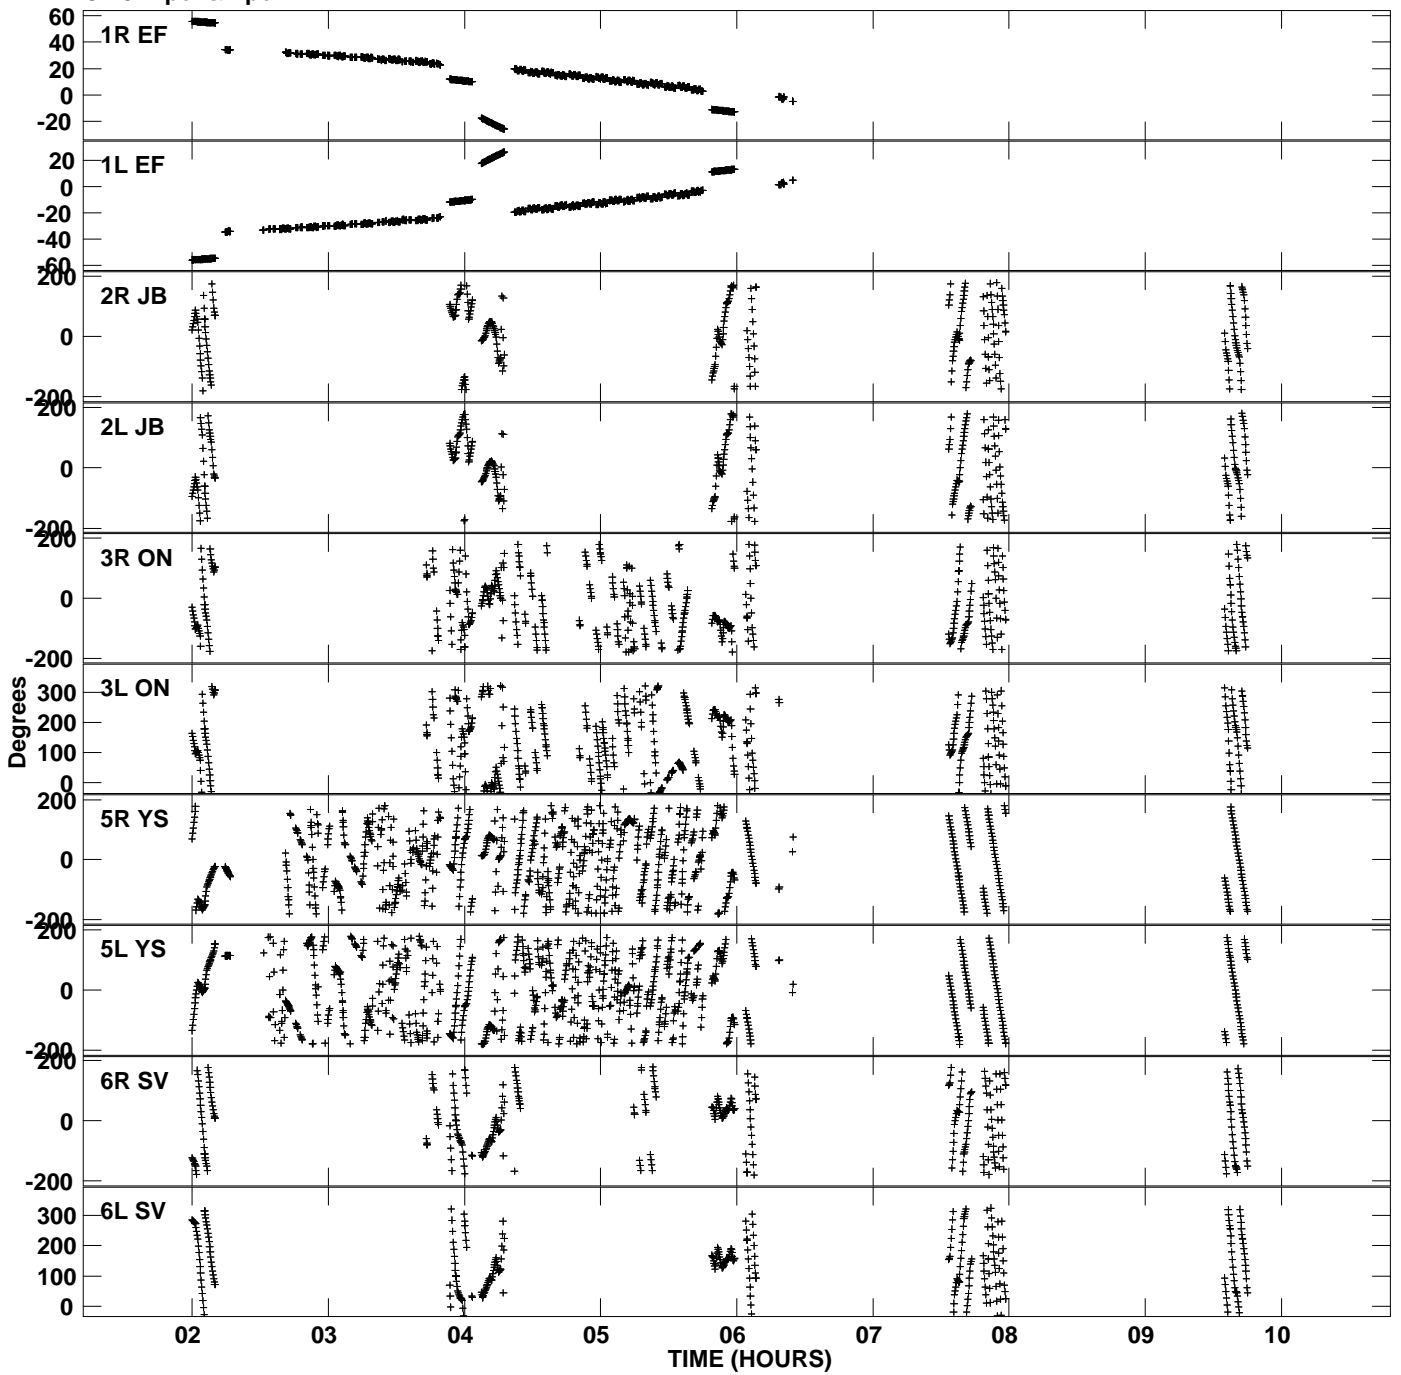

Plot file version 1 created 22-DEC-2011 14:42:42
Gain phs vs UTC time for EE008A_2.UVAVG.1
CL 3 Rpol & Lpol IF 1

Plot file version 2 created 22-DEC-2011 14:42:42
Gain phs vs UTC time for EE008A_2.UVAVG.1
CL 3 Rpol & Lpol IF 1