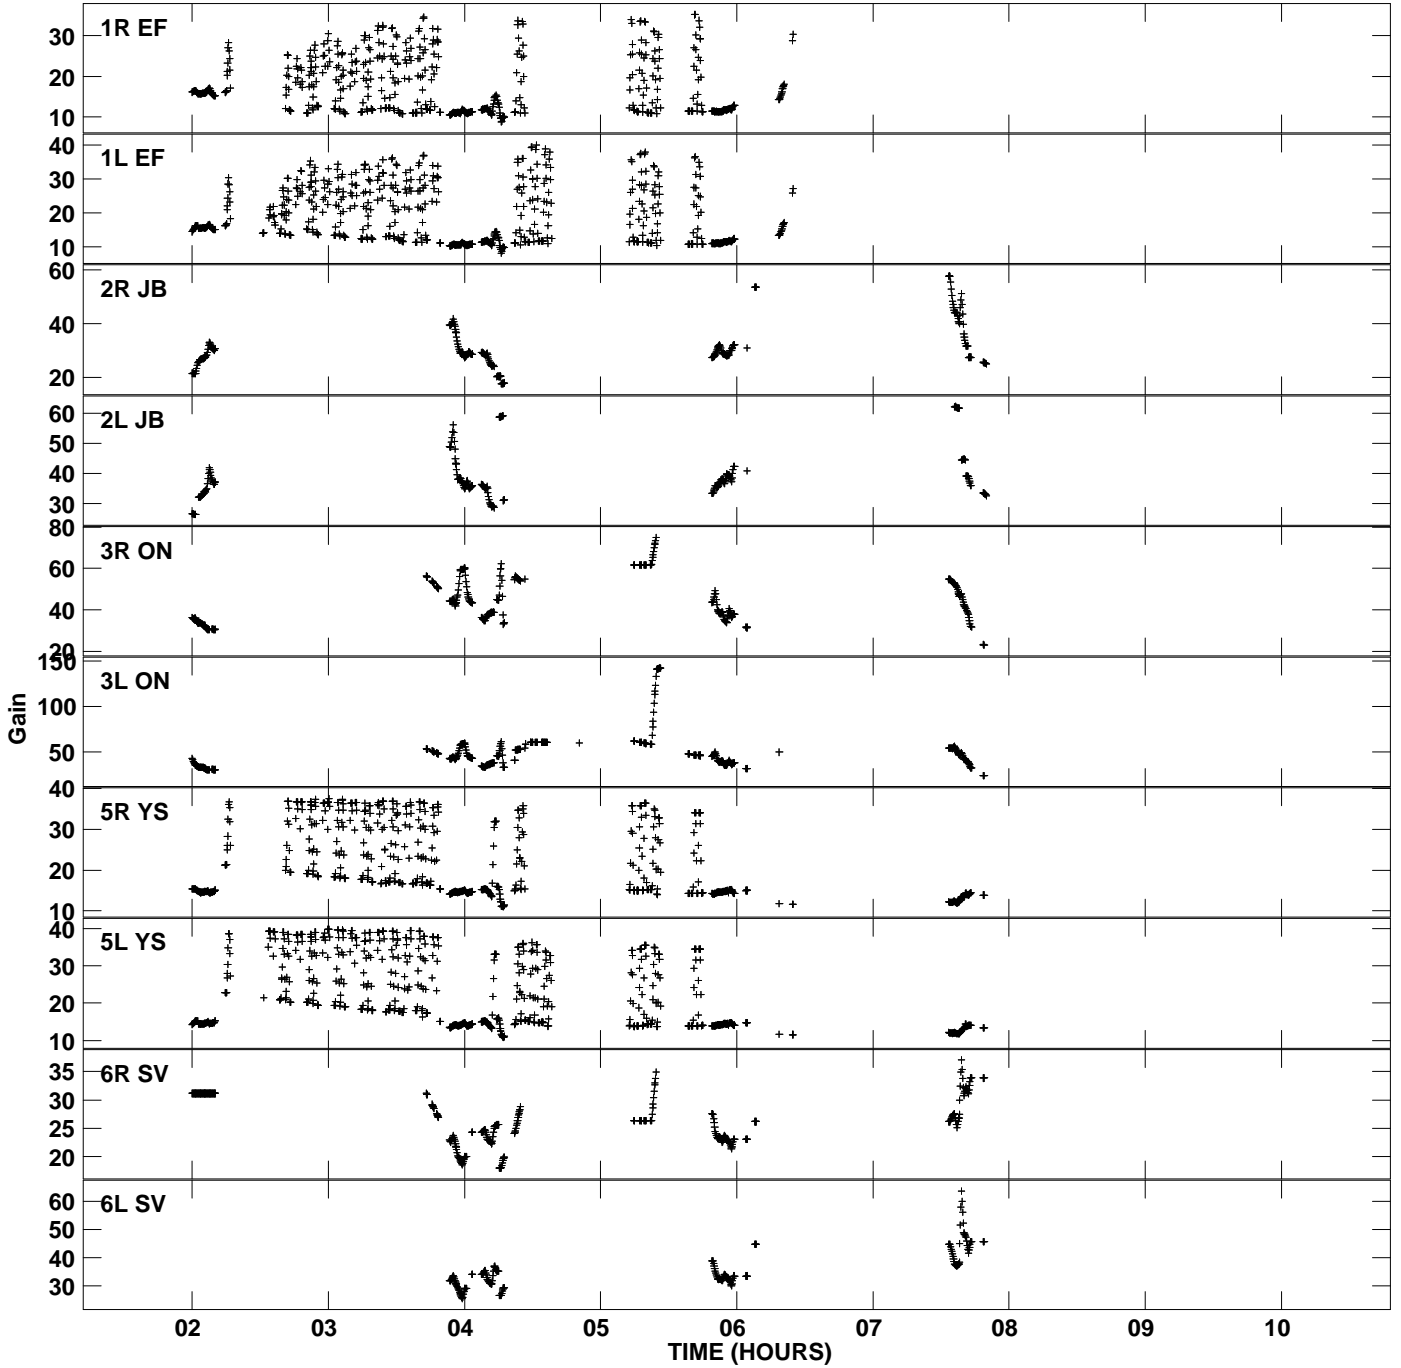

Plot file version 1 created 22-DEC-2011 15:46:29
Gain amp vs UTC time for EE008A_2.TMP.1
CL 4 Rpol & Lpol IF 1

Plot file version 2 created 22-DEC-2011 15:46:29
Gain amp vs UTC time for EE008A_2.TMP.1
CL 4 Rpol & Lpol IF 1