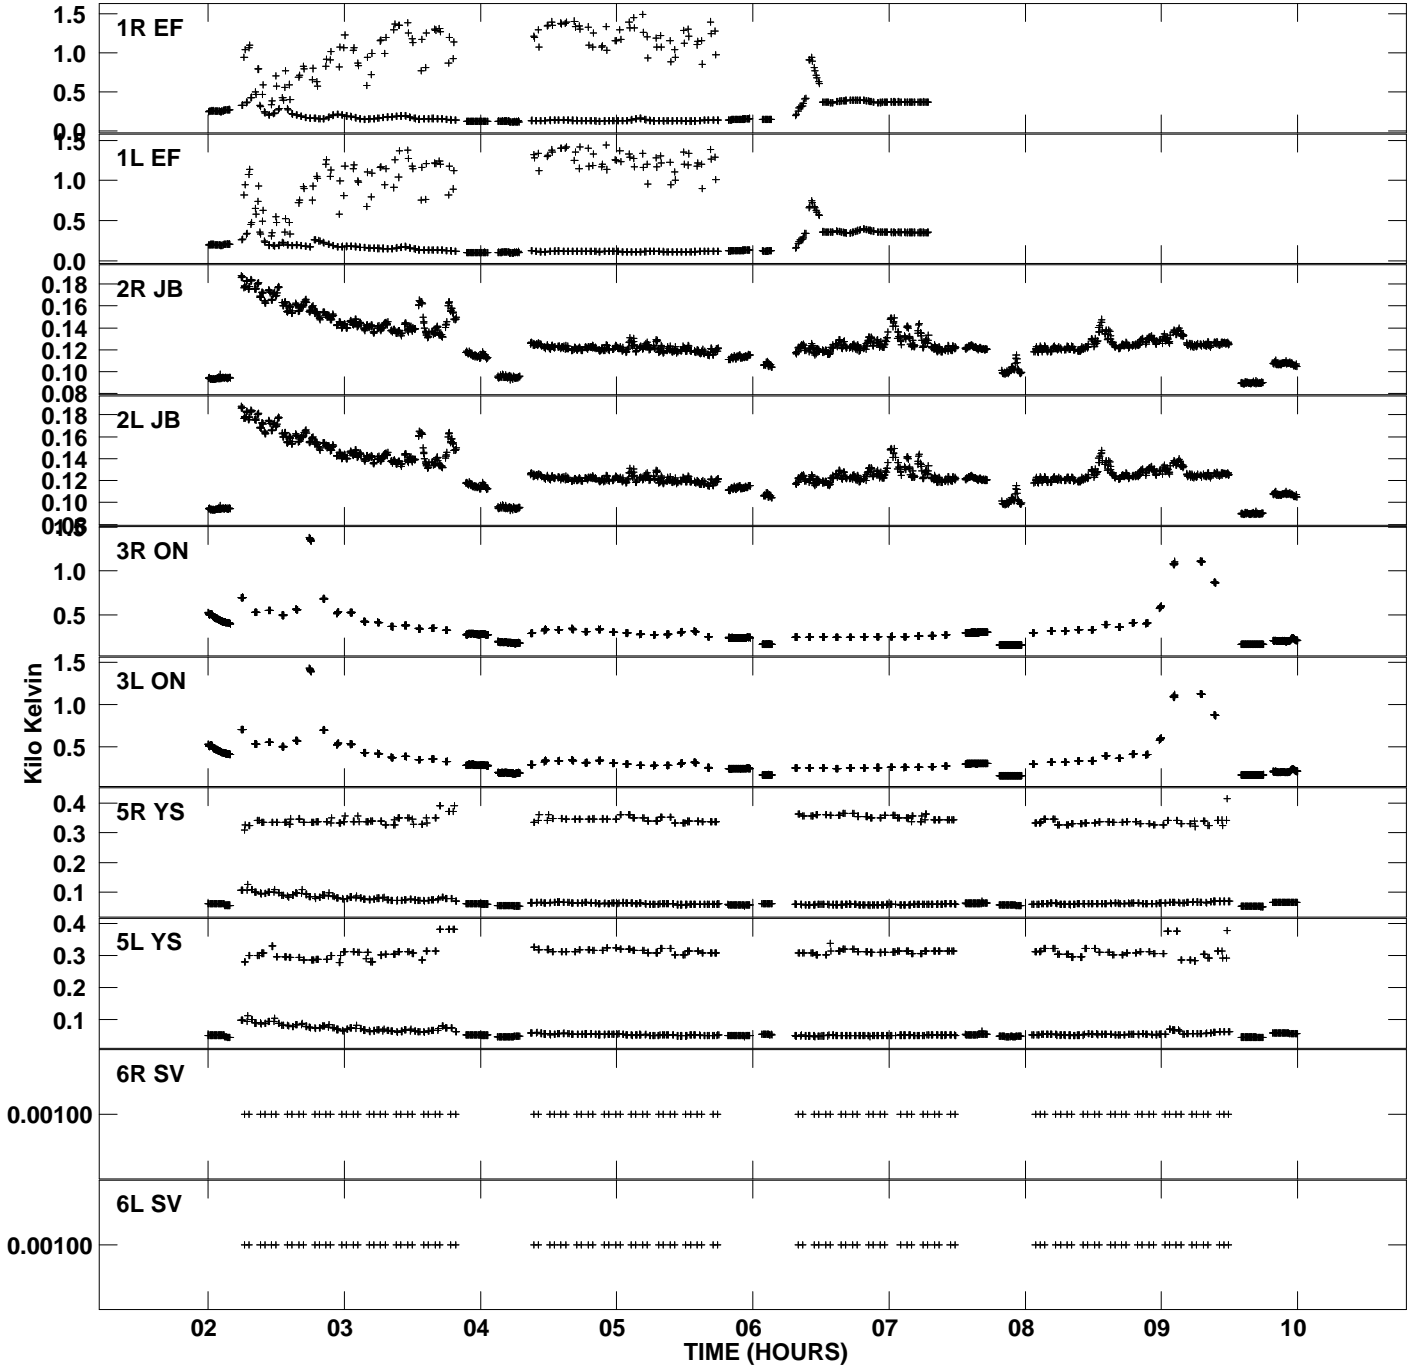

Plot file version 1 created 21-DEC-2011 21:16:36  
Tsyst vs UTC time for EE008A\_2.UVAVG.1  
TY 1 Rpol & Lpol IF 1

Plot file version 2 created 21-DEC-2011 21:16:36  
Tsys vs UTC time for EE008A\_2.UVAVG.1  
TY 1 Rpol & Lpol IF 1