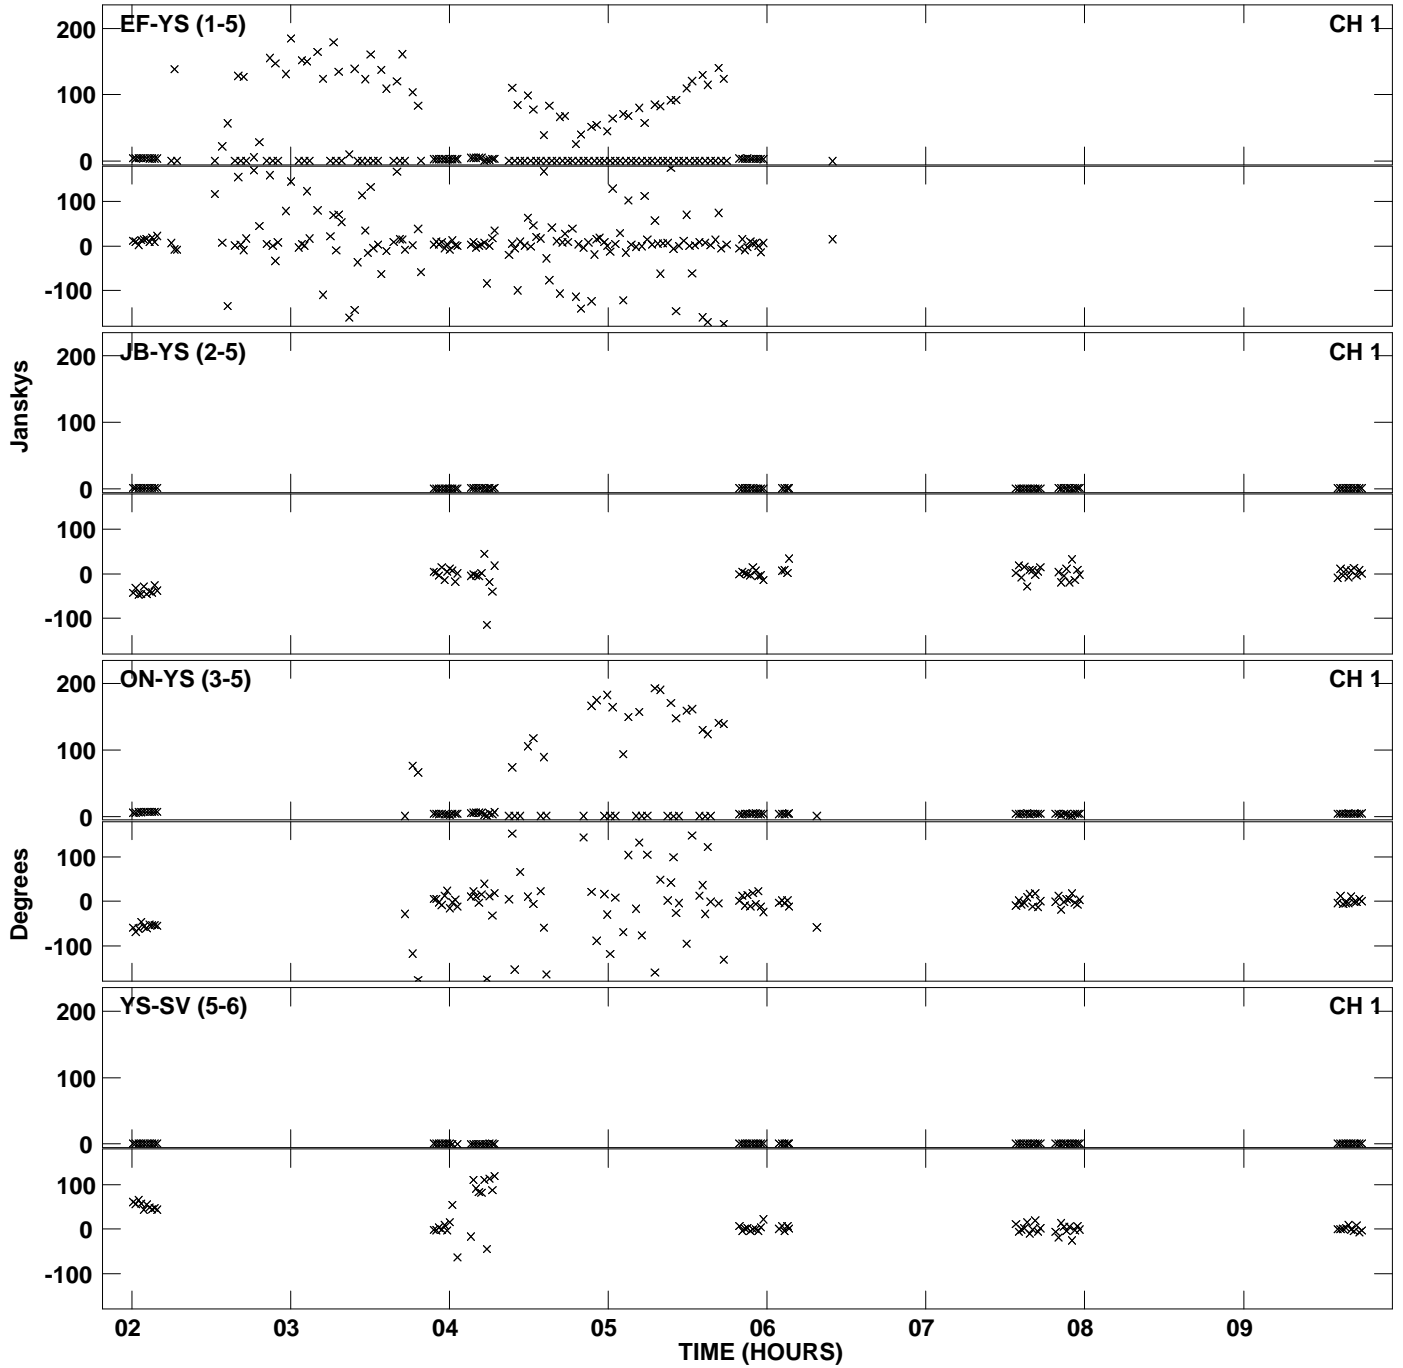

Plot file version 1 created 22-DEC-2011 15:30:53
Amplitude andPhase vs Time for EE008A 2.UVAVG.1 Vect aver. CL # 3
IF 1 CHAN 1 - 4096 STK LL

PLot file version 2 created 22-DEC-2011 15:30:53
Amplitude andPhase vs Time for EE008A 2.UVAVG.1 Vect aver. CL # 3
IF 1 CHAN 1 - 4096 STK LL

Plot file version 3 created 22-DEC-2011 15:37:26
Amplitude andPhase vs Time for EE008A 2.UVAVG.1 Vect aver. CL # 3
IF 1 CHAN 1 - 4096 STK RR

PLot file version 4 created 22-DEC-2011 15:37:26
Amplitude andPhase vs Time for EE008A 2.UVAVG.1 Vect aver. CL # 3
IF 1 CHAN 1 - 4096 STK RR