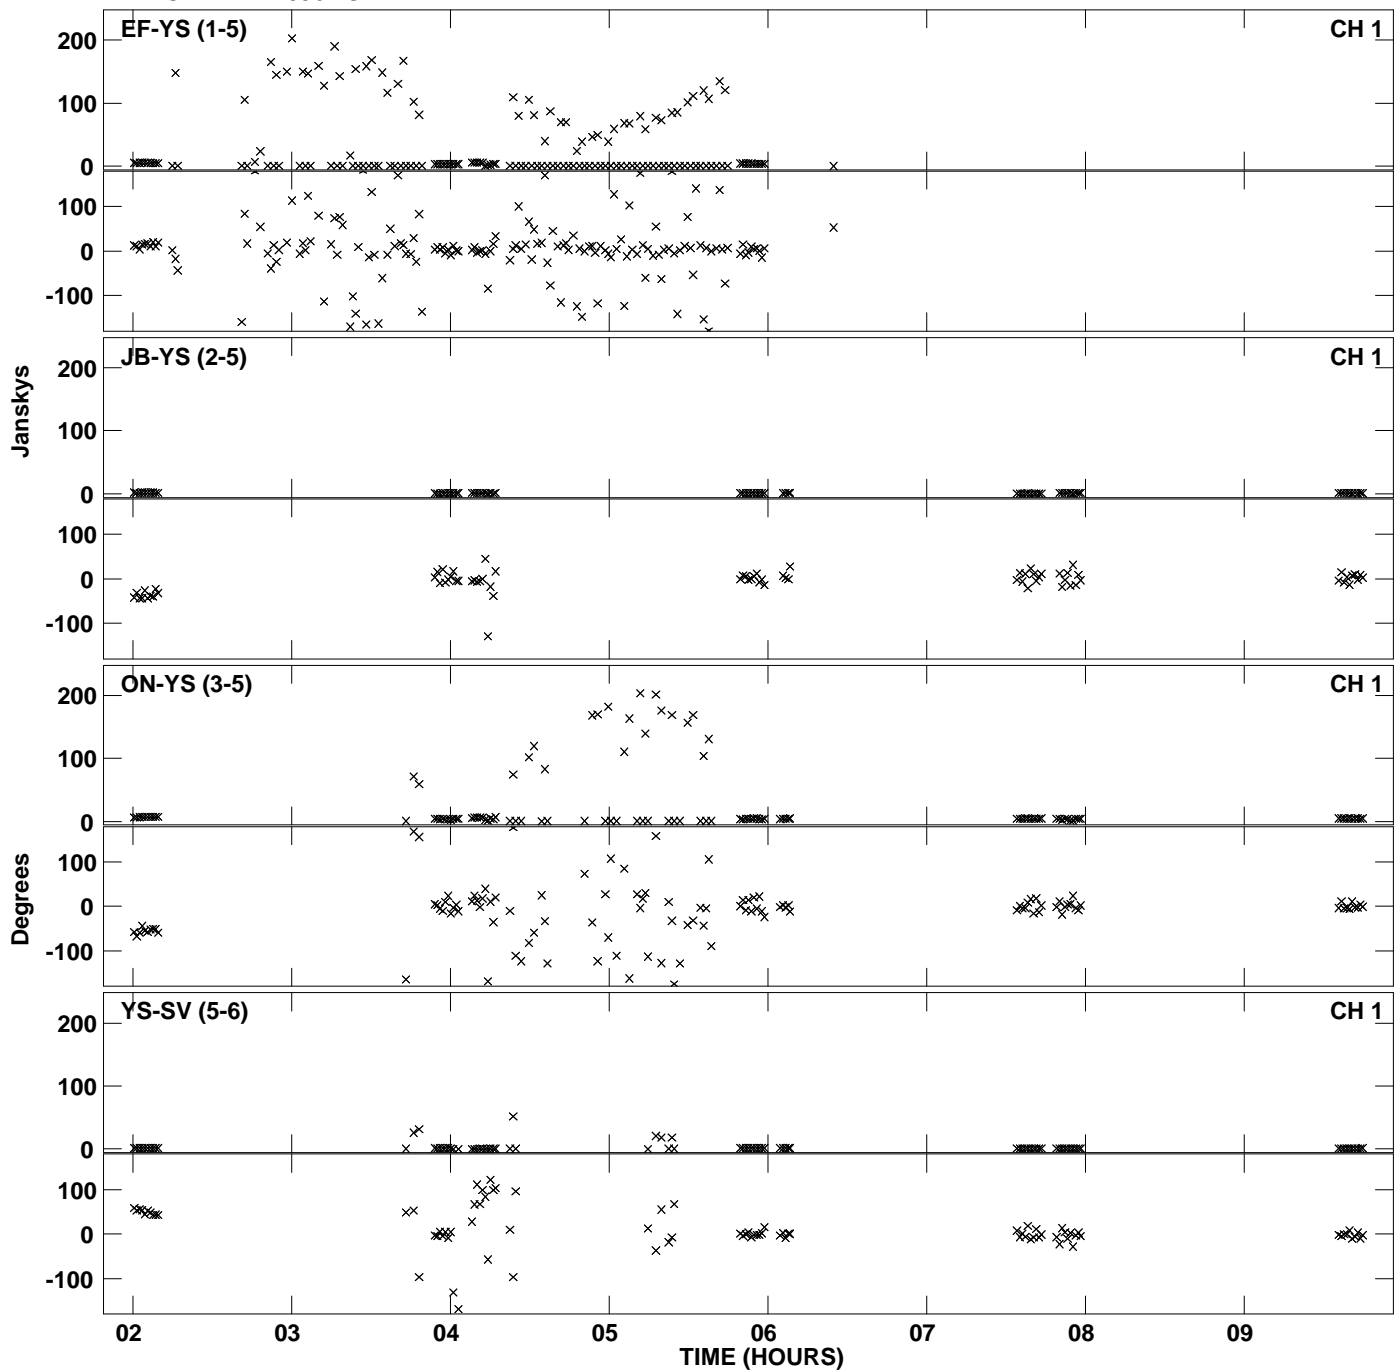

Plot file version 1 created 22-DEC-2011 15:30:53
Amplitude andPhase vs Time for EE008A 2.UVAVG.1 Vect aver. CL # 3
IF 1 CHAN 1 - 4096 STK LL

PLot file version 2 created 22-DEC-2011 15:30:53
Amplitude andPhase vs Time for EE008A 2.UVAVG.1 Vect aver. CL # 3
IF 1 CHAN 1 - 4096 STK LL

Plot file version 3 created 22-DEC-2011 15:37:26
Amplitude andPhase vs Time for EE008A 2.UVAVG.1 Vect aver. CL # 3
IF 1 CHAN 1 - 4096 STK RR

PLot file version 4 created 22-DEC-2011 15:37:26
Amplitude andPhase vs Time for EE008A 2.UVAVG.1 Vect aver. CL # 3
IF 1 CHAN 1 - 4096 STK RR