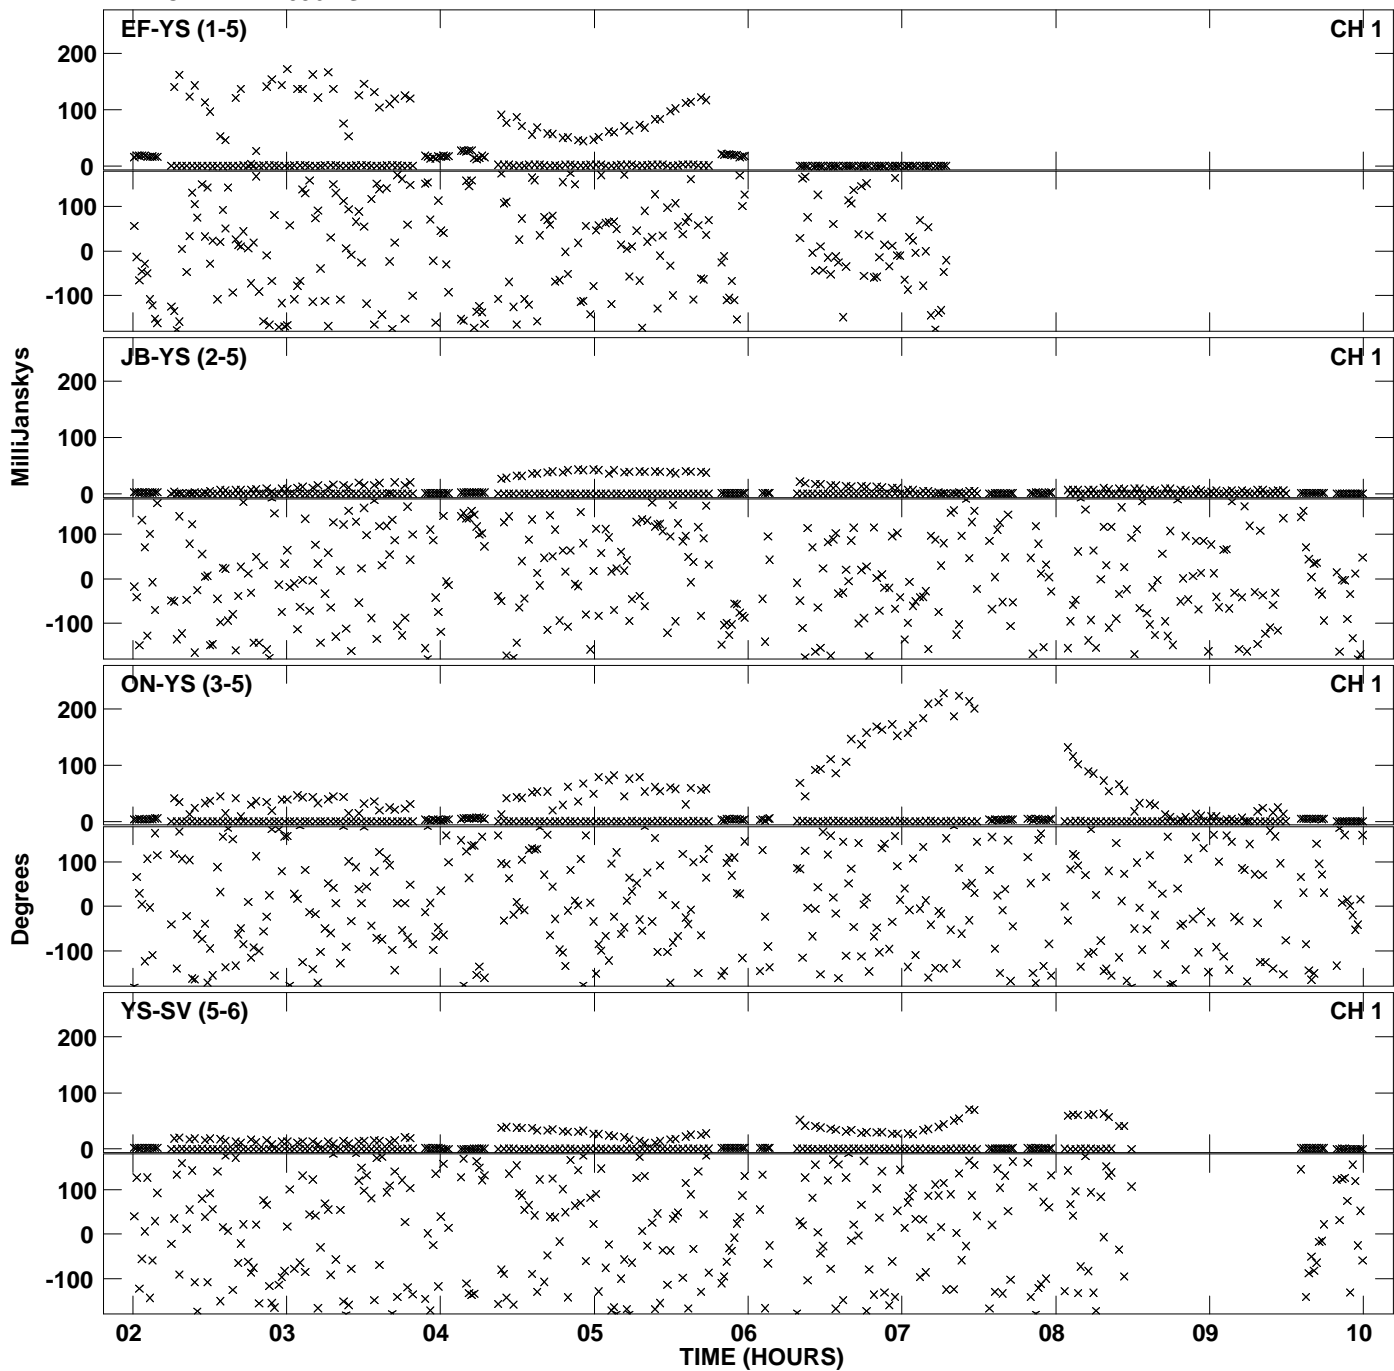

Plot file version 1 created 21-DEC-2011 19:45:31
Amplitude andPhase vs Time for EE008A 2.UVAVG.1 Vect aver.
IF 1 CHAN 1 - 4096 STK LL

Plot file version 2 created 21-DEC-2011 19:45:32
Amplitude andPhase vs Time for EE008A 2.UVAVG.1 Vect aver.
IF 1 CHAN 1 - 4096 STK LL

Plot file version 3 created 21-DEC-2011 19:51:37
Amplitude andPhase vs Time for EE008A 2.UVAVG.1 Vect aver.
IF 1 CHAN 1 - 4096 STK RR

Plot file version 4 created 21-DEC-2011 19:51:37
Amplitude and Phase vs Time for EE008A 2.UVAVG.1 Vect aver.
IF 1 CHAN 1 - 4096 STK RR