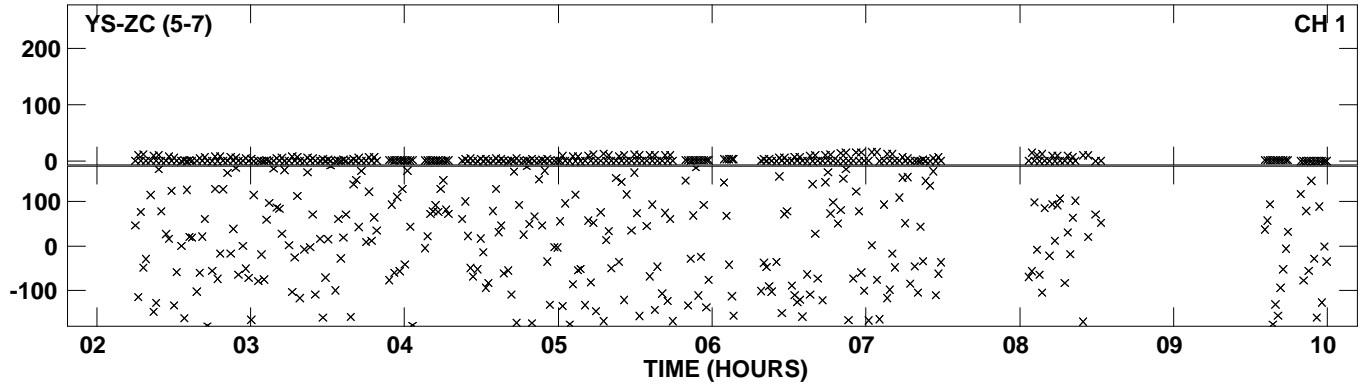

Plot file version 1 created 21-DEC-2011 19:45:31
Amplitude andPhase vs Time for EE008A 2.UVAVG.1 Vect aver.
IF 1 CHAN 1 - 4096 STK LL

Plot file version 2 created 21-DEC-2011 19:45:32
Amplitude andPhase vs Time for EE008A 2.UVAVG.1 Vect aver.
IF 1 CHAN 1 - 4096 STK LL

Plot file version 3 created 21-DEC-2011 19:51:37
Amplitude andPhase vs Time for EE008A 2.UVAVG.1 Vect aver.
IF 1 CHAN 1 - 4096 STK RR

Plot file version 4 created 21-DEC-2011 19:51:37
Amplitude and Phase vs Time for EE008A 2.UVAVG.1 Vect aver.
IF 1 CHAN 1 - 4096 STK RR