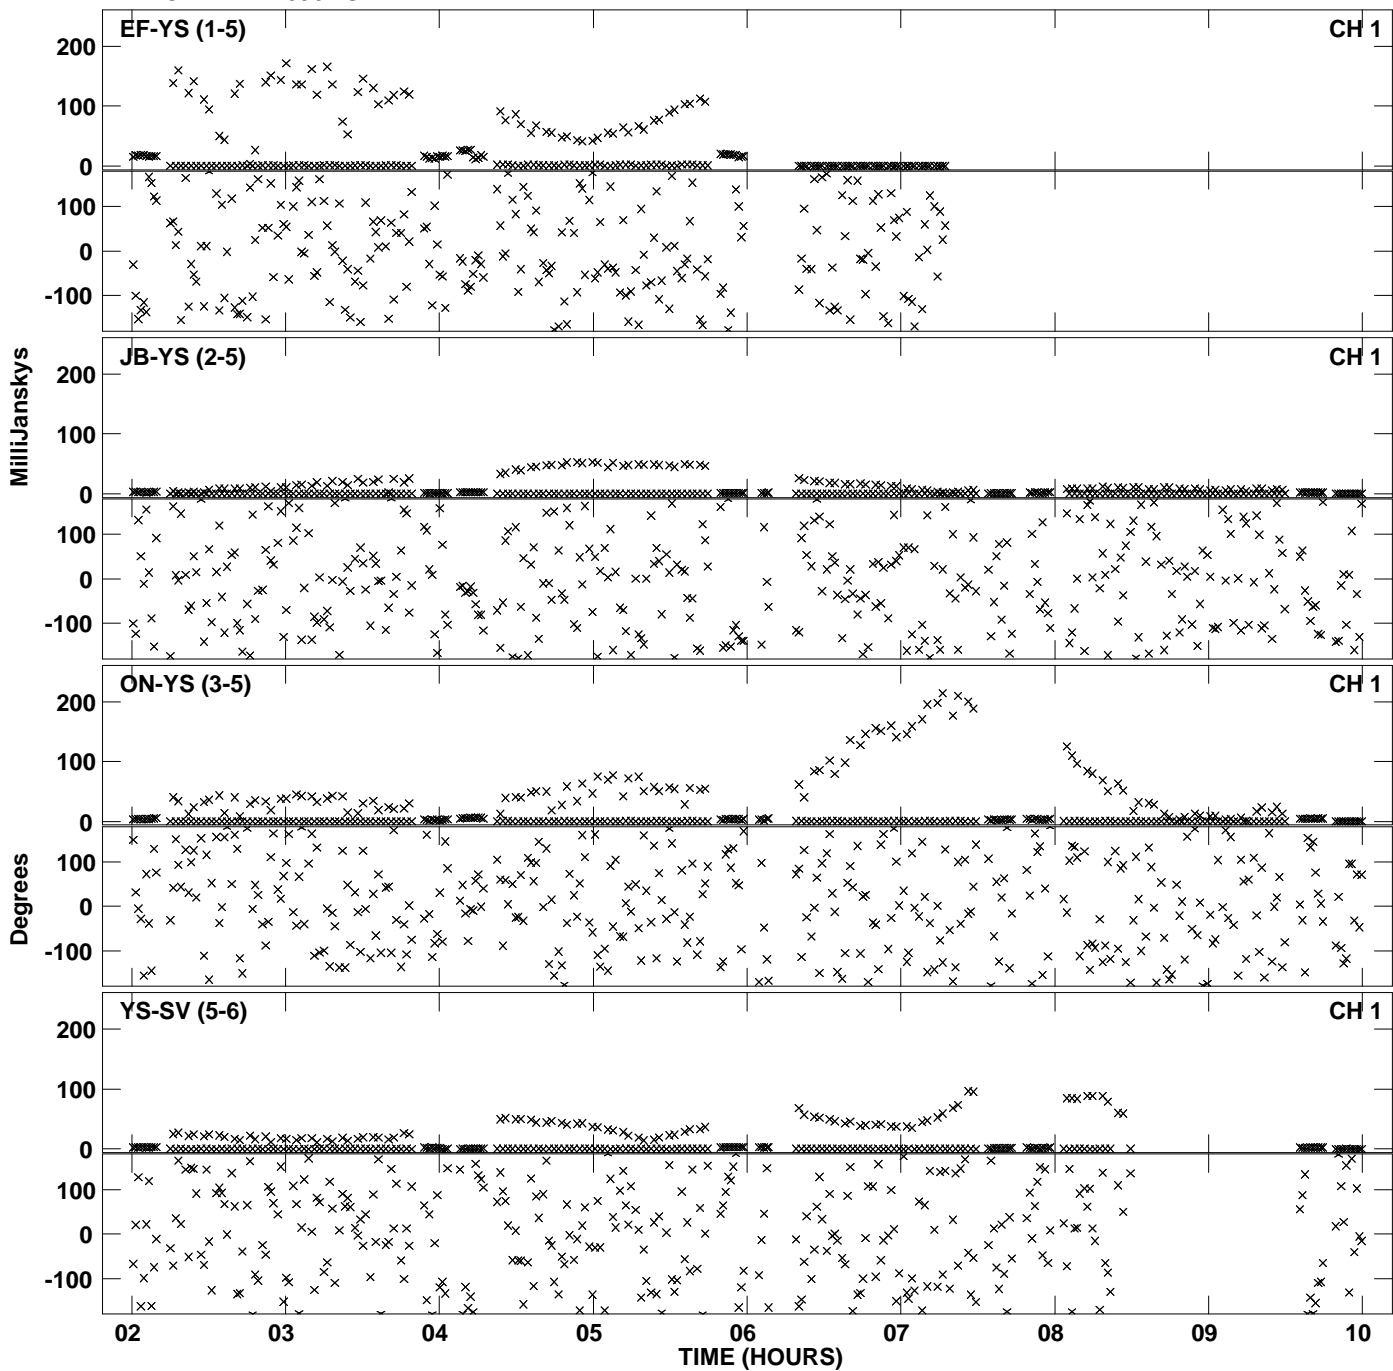

Plot file version 1 created 21-DEC-2011 19:45:31
Amplitude andPhase vs Time for EE008A 2.UVAVG.1 Vect aver.
IF 1 CHAN 1 - 4096 STK LL

Plot file version 2 created 21-DEC-2011 19:45:32
Amplitude andPhase vs Time for EE008A 2.UVAVG.1 Vect aver.
IF 1 CHAN 1 - 4096 STK LL

Plot file version 3 created 21-DEC-2011 19:51:37
Amplitude andPhase vs Time for EE008A 2.UVAVG.1 Vect aver.
IF 1 CHAN 1 - 4096 STK RR

Plot file version 4 created 21-DEC-2011 19:51:37
Amplitude and Phase vs Time for EE008A 2.UVAVG.1 Vect aver.
IF 1 CHAN 1 - 4096 STK RR