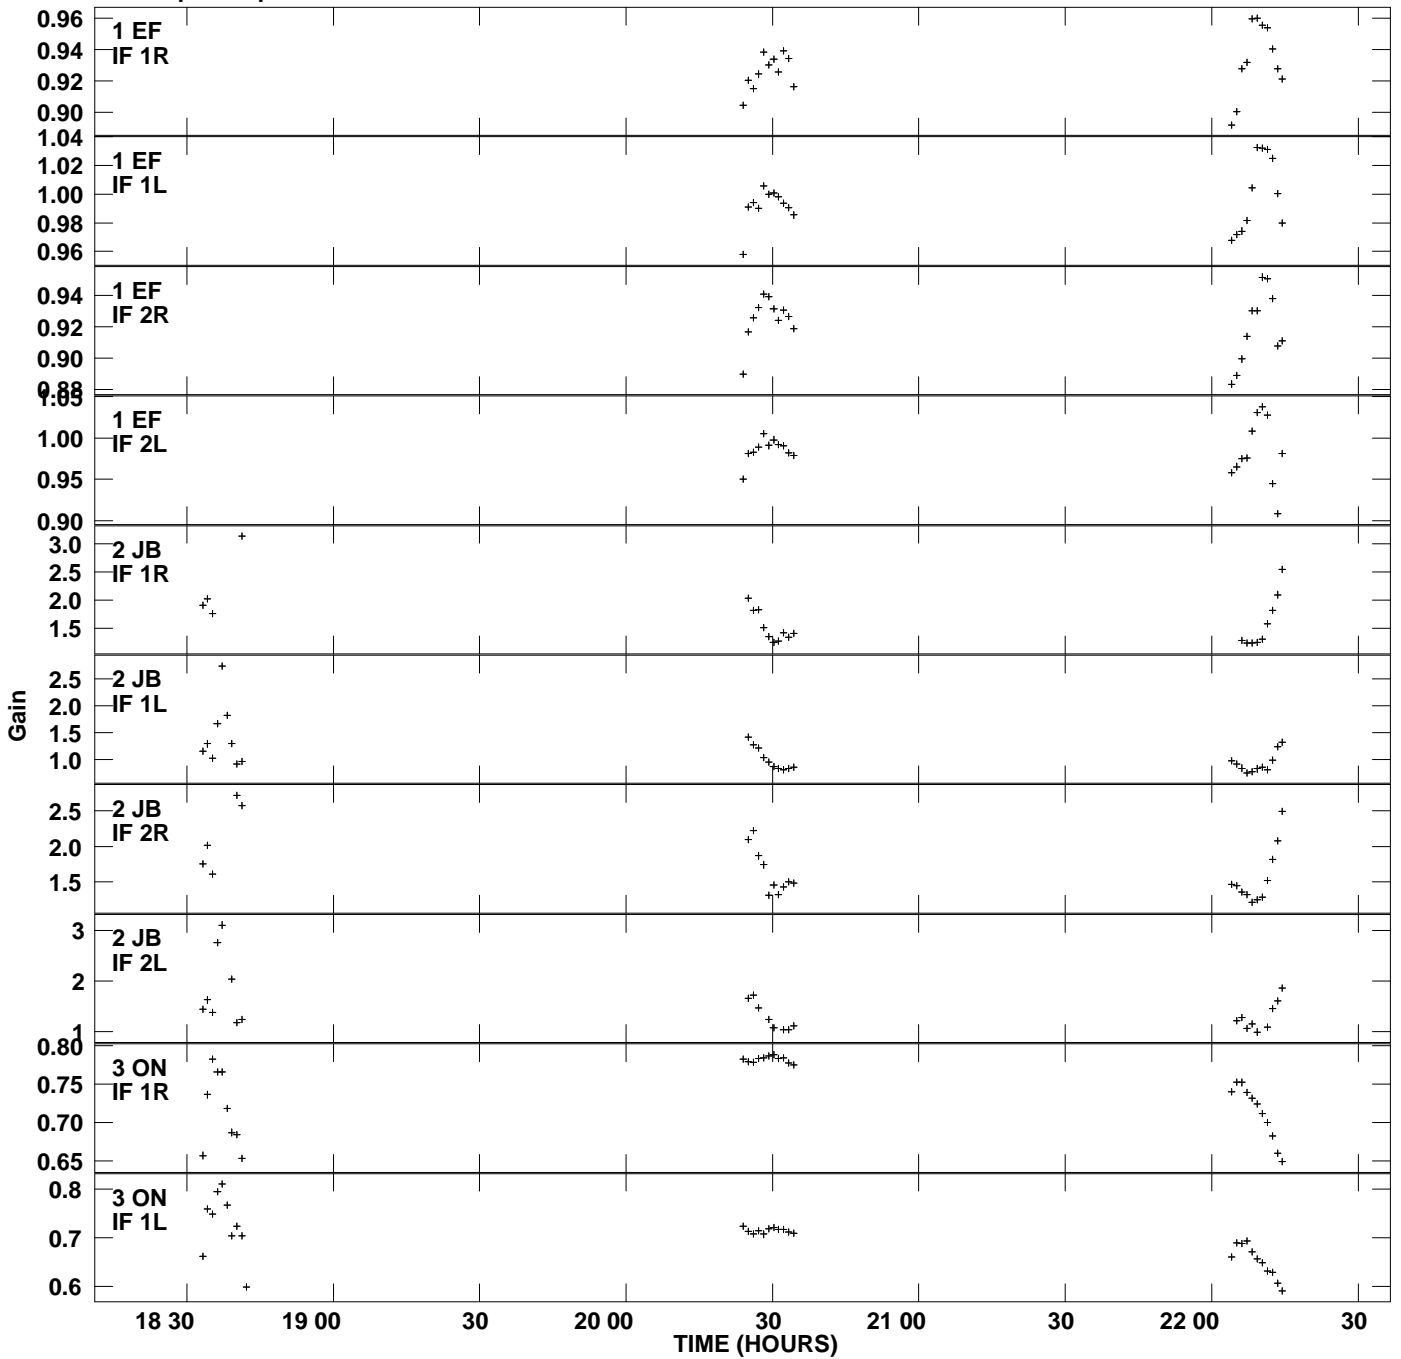

Plot file version 1 created 05-JUL-2012 10:56:33  
Gain amp vs UTC time for 4C39.25.MULTI.1  
SN 2 Rpol & Lpol IF 1 - 2

Plot file version 2 created 05-JUL-2012 10:56:33  
 Gain amp vs UTC time for 4C39.25.MULTI.1  
 SN 2 Rpol & Lpol IF 1 - 2

Plot file version 3 created 05-JUL-2012 10:56:33  
Gain amp vs UTC time for 4C39.25.MULTI.1  
SN 2 Rpol & Lpol IF 1 - 2