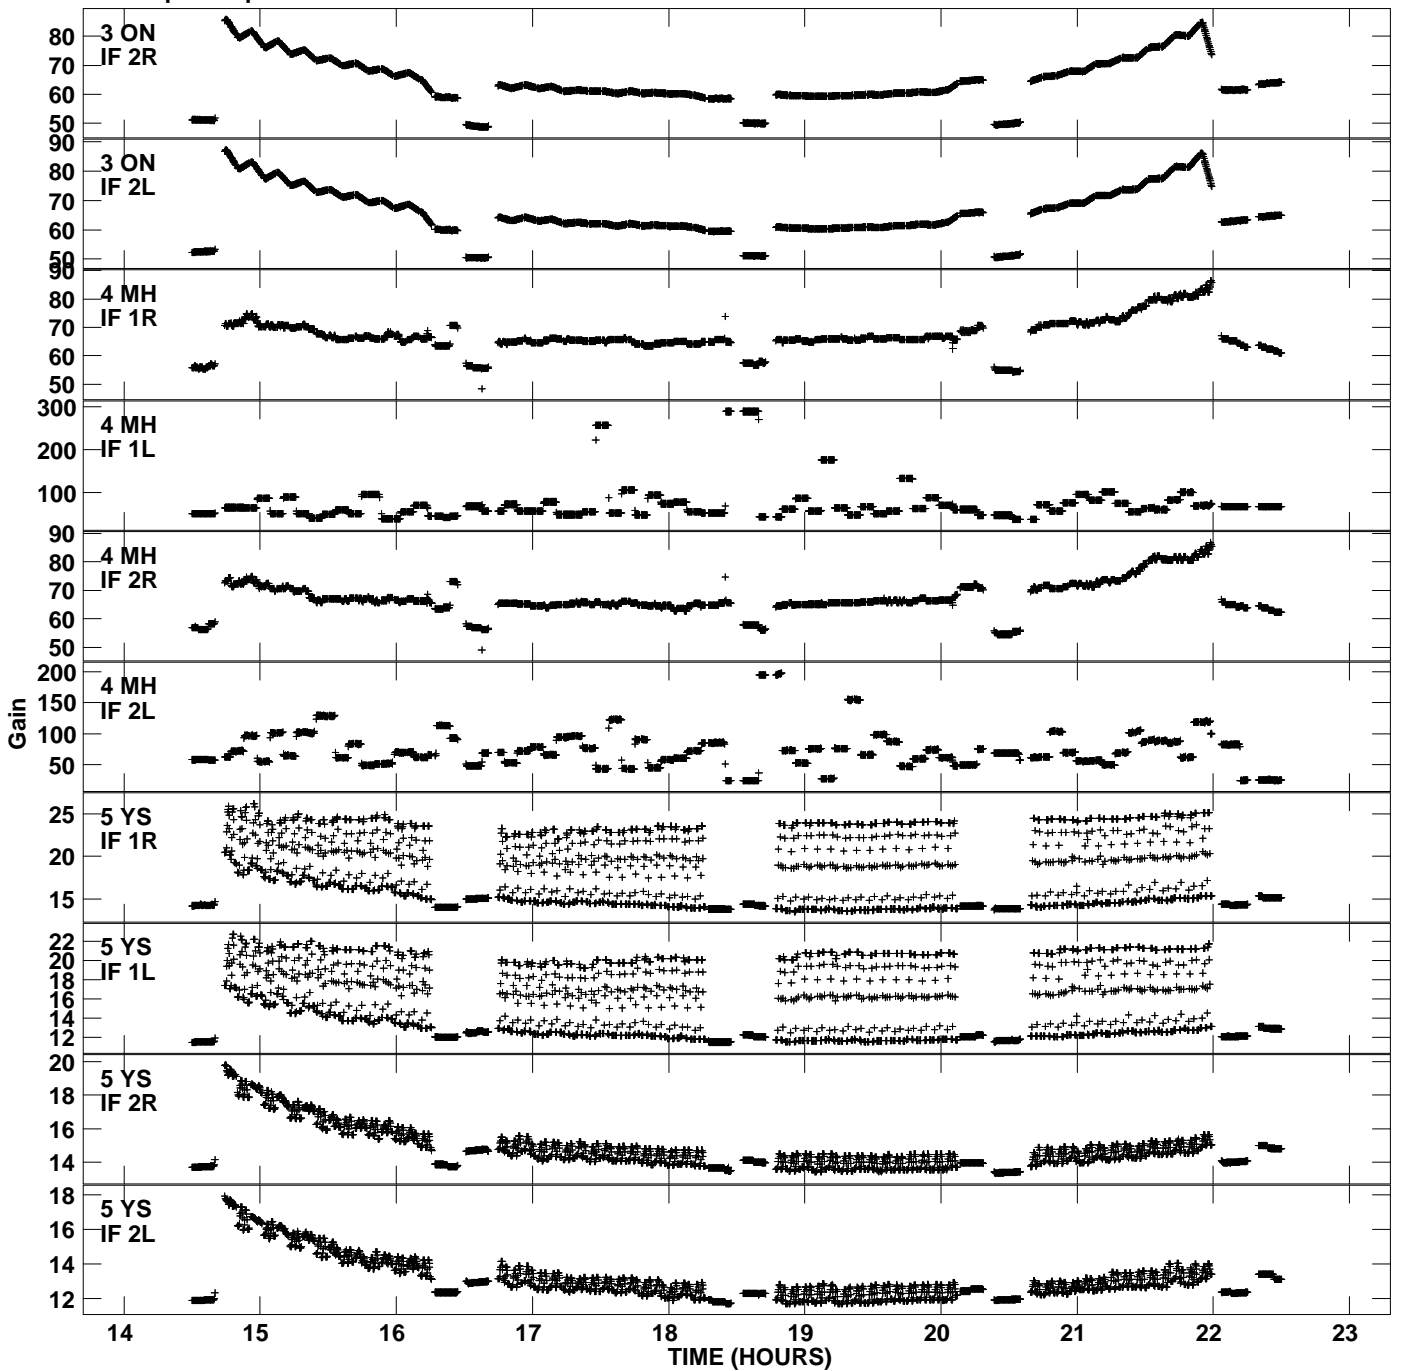

Plot file version 1 created 05-JUL-2012 09:51:43  
 Gain amp vs UTC time for EE008C\_1.UVDATA.1  
 CL 2 Rpol & Lpol IF 1 - 2

Plot file version 2 created 05-JUL-2012 09:51:43  
Gain amp vs UTC time for EE008C\_1.UVDATA.1  
CL 2 Rpol & Lpol IF 1 - 2

Plot file version 3 created 05-JUL-2012 09:51:43  
Gain amp vs UTC time for EE008C\_1.UVDATA.1  
CL 2 Rpol & Lpol IF 1 - 2

Plot file version 4 created 05-JUL-2012 09:51:43  
Gain amp vs UTC time for EE008C\_1.UVDATA.1  
CL 2 Rpol & Lpol IF 1 - 2