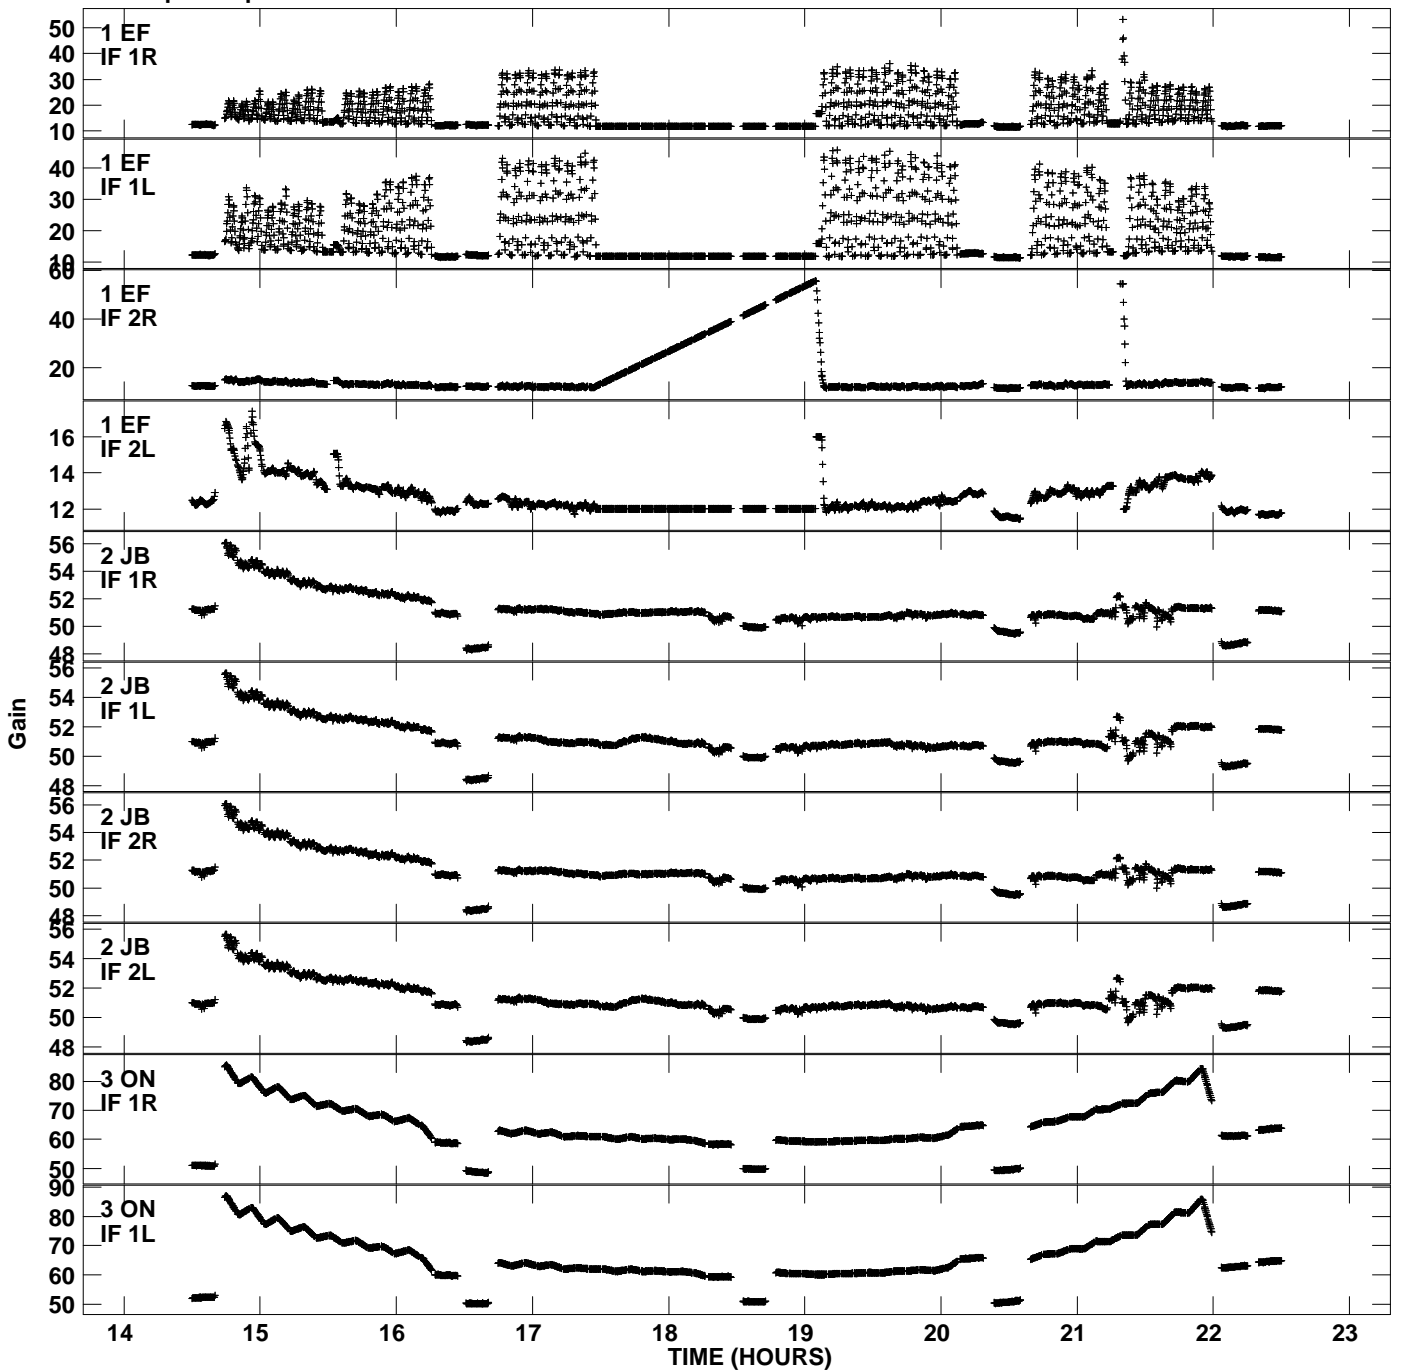

Plot file version 1 created 05-JUL-2012 09:51:43  
 Gain amp vs UTC time for EE008C\_1.UVDATA.1  
 CL 2 Rpol & Lpol IF 1 - 2

Plot file version 2 created 05-JUL-2012 09:51:43  
Gain amp vs UTC time for EE008C\_1.UVDATA.1  
CL 2 Rpol & Lpol IF 1 - 2

Plot file version 3 created 05-JUL-2012 09:51:43  
Gain amp vs UTC time for EE008C\_1.UVDATA.1  
CL 2 Rpol & Lpol IF 1 - 2

Plot file version 4 created 05-JUL-2012 09:51:43  
Gain amp vs UTC time for EE008C\_1.UVDATA.1  
CL 2 Rpol & Lpol IF 1 - 2