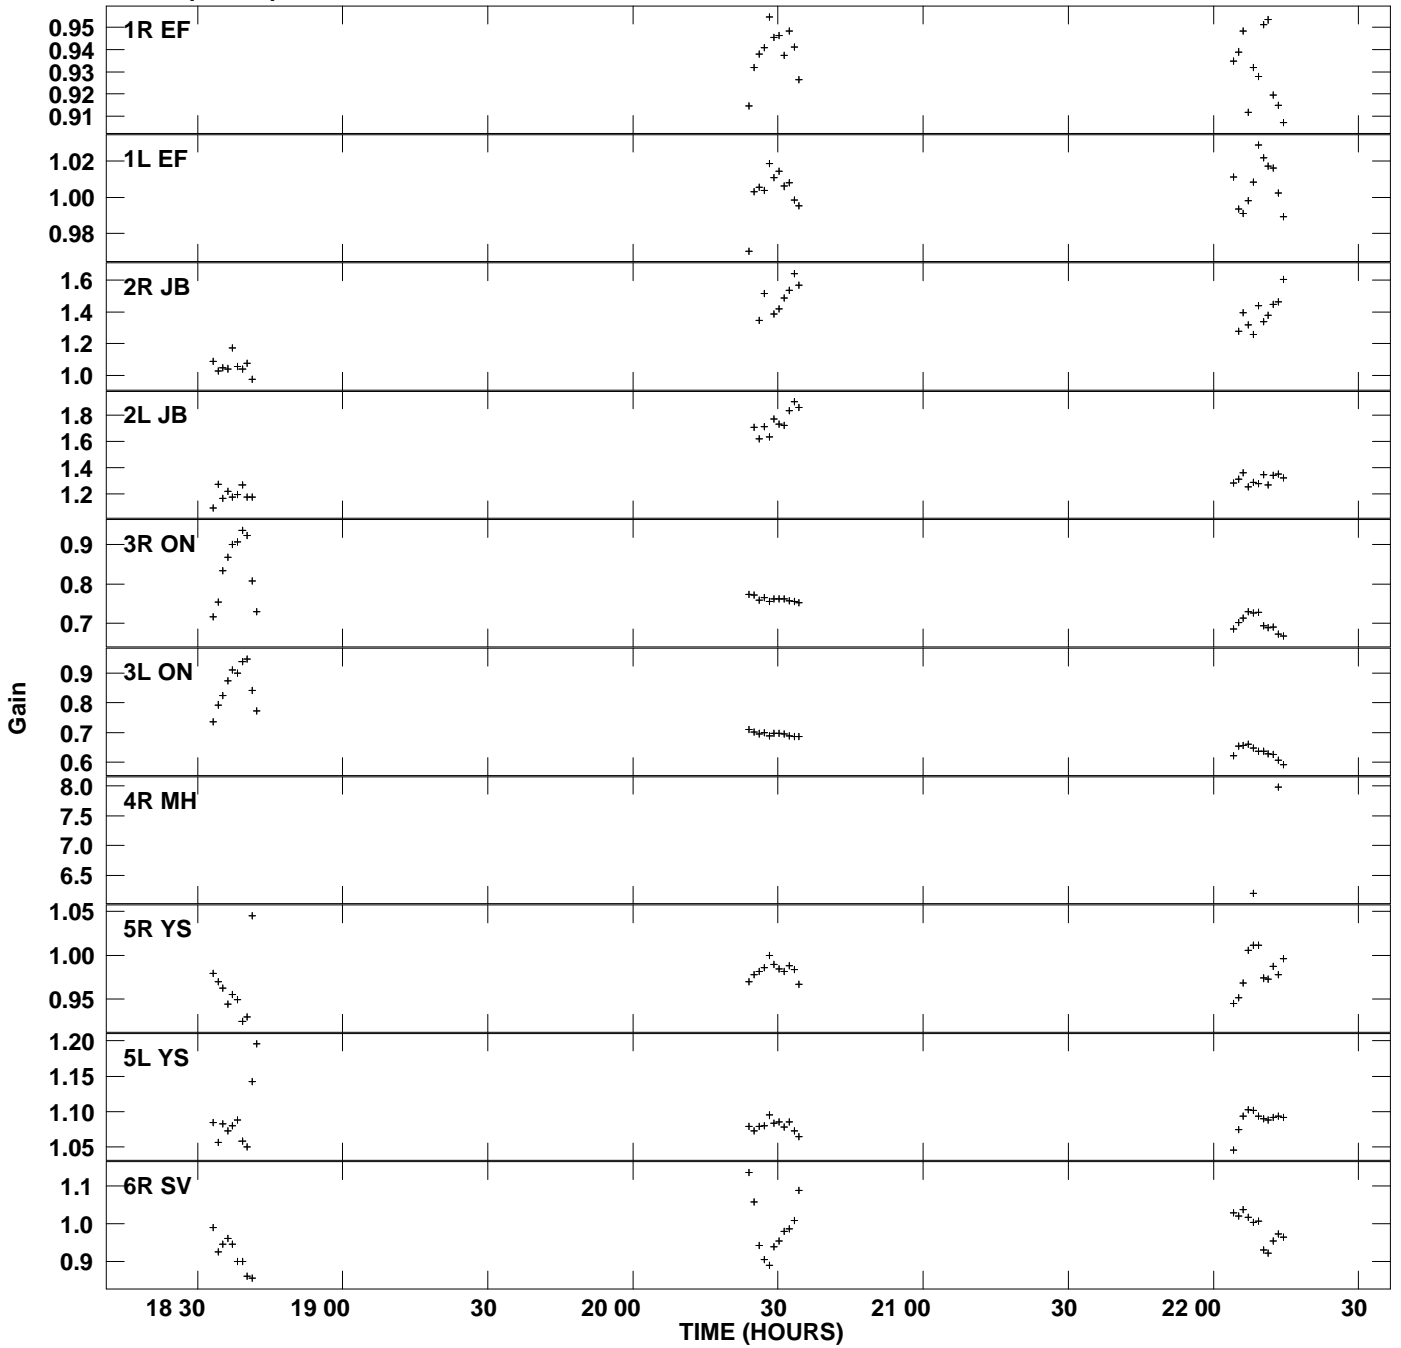

Plot file version 1 created 04-JUL-2012 18:16:16  
Gain amp vs UTC time for 4C39.25.MULTI.1  
SN 2 Rpol & Lpol IF 1

Plot file version 2 created 04-JUL-2012 18:16:16  
Gain amp vs UTC time for 4C39.25.MULTI.1  
SN 2 Rpol & Lpol IF 1