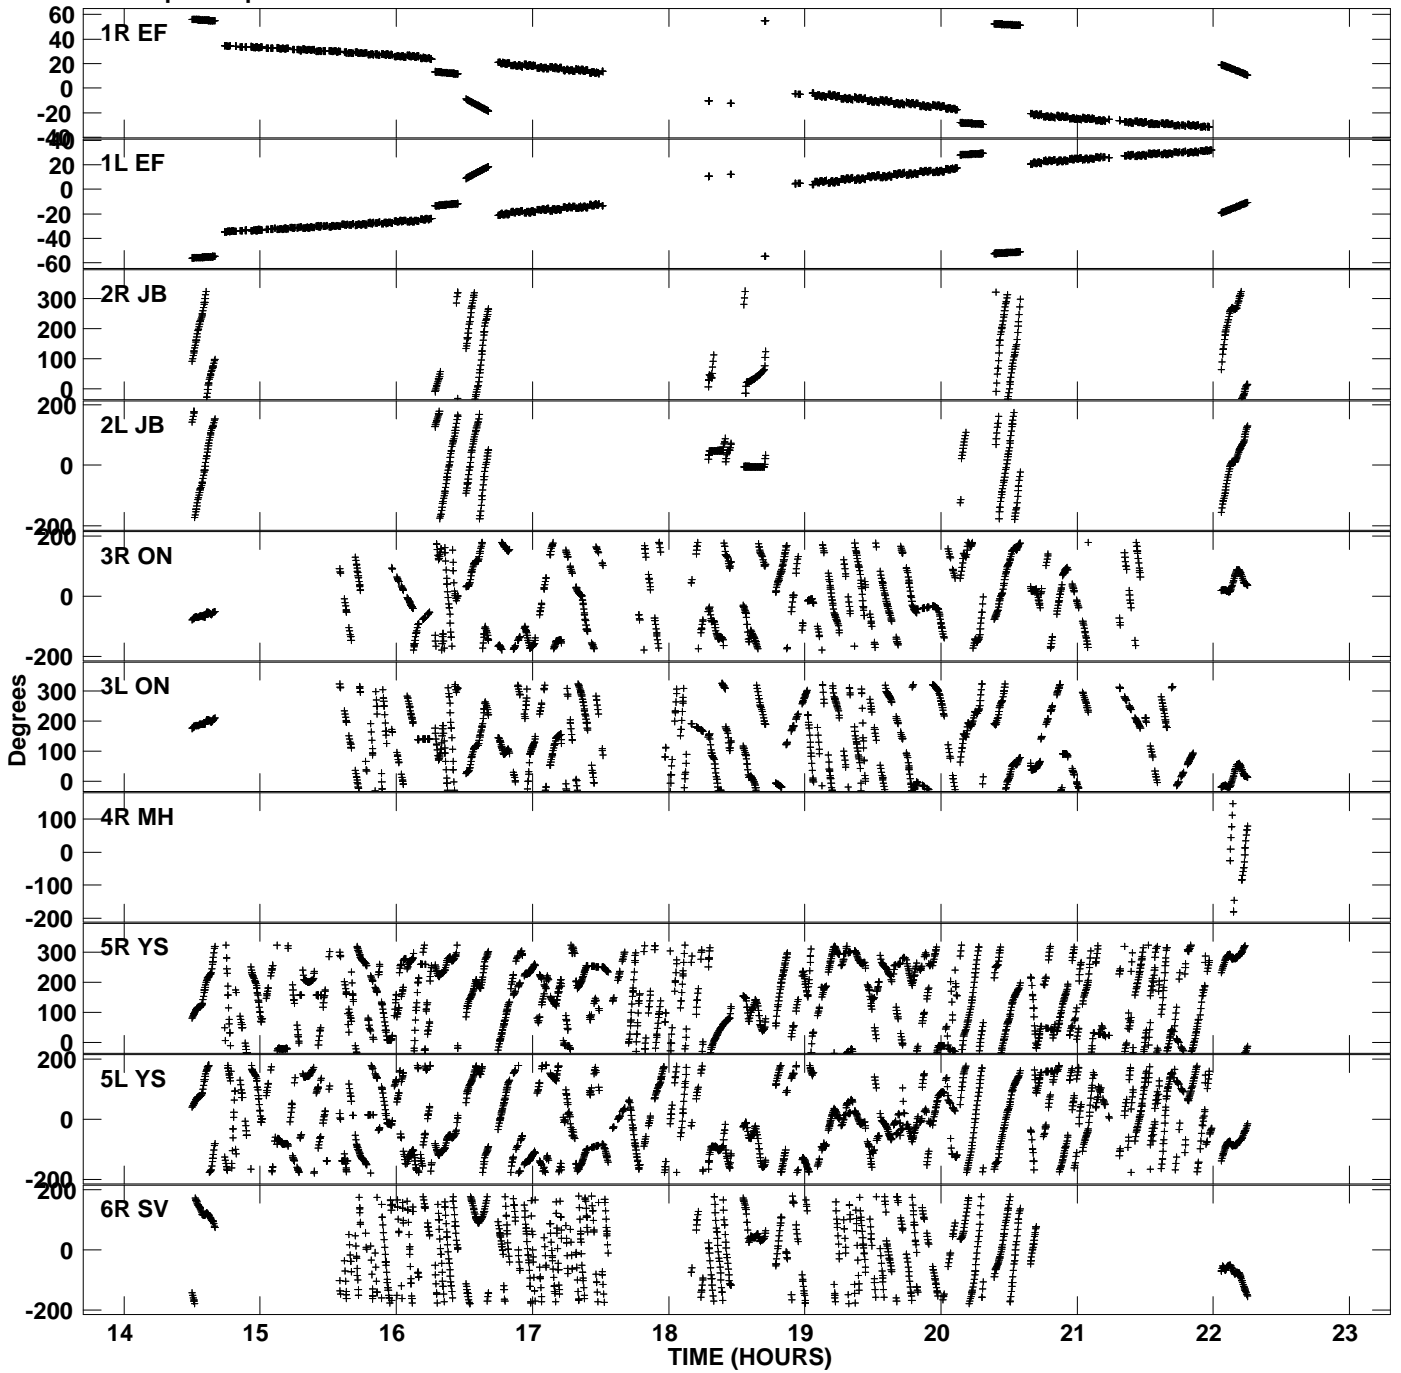

Plot file version 1 created 04-JUL-2012 06:14:35
Gain phs vs UTC time for EE008C_2.UVDATA.1
CL 3 Rpol & Lpol IF 1

Plot file version 2 created 04-JUL-2012 06:14:35
Gain phs vs UTC time for EE008C_2.UVDATA.1
CL 3 Rpol & Lpol IF 1