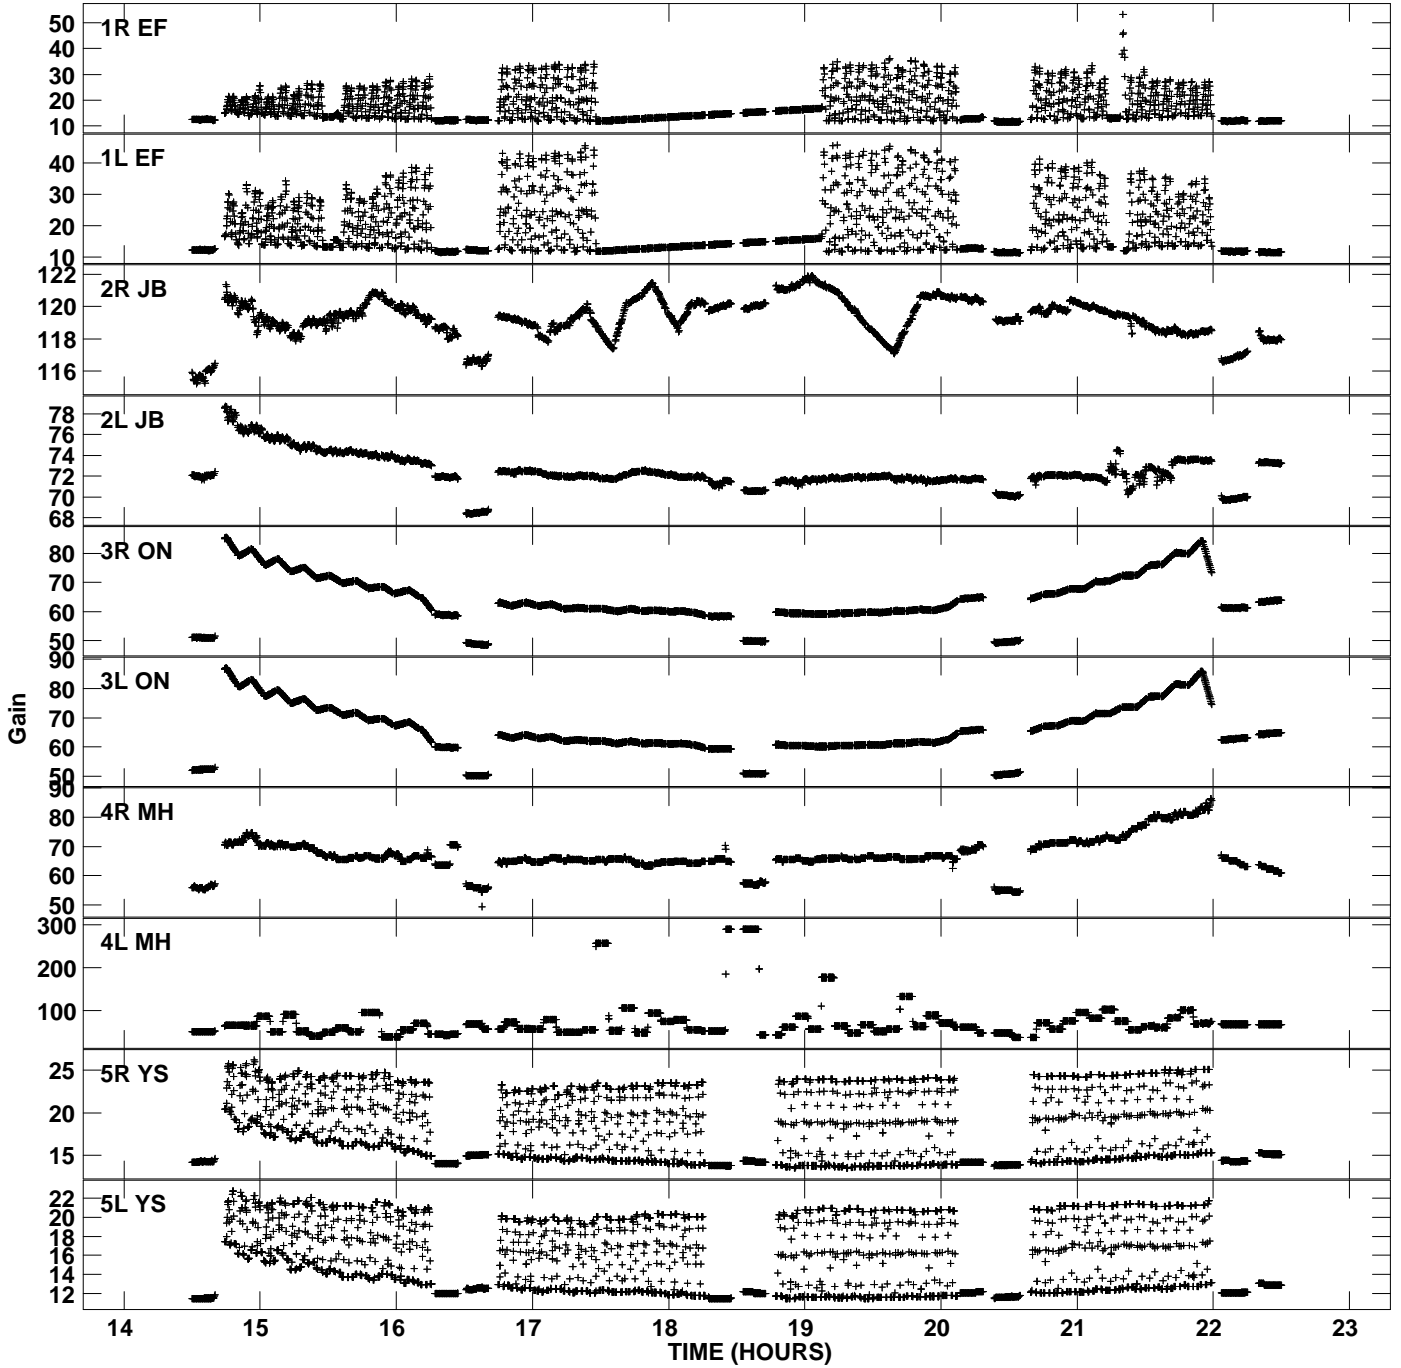

Plot file version 1 created 03-JUL-2012 16:06:30
Gain amp vs UTC time for EE008C_2.UVDATA.1
CL 2 Rpol & Lpol IF 1

Plot file version 2 created 03-JUL-2012 16:06:30
Gain amp vs UTC time for EE008C_2.UVDATA.1
CL 2 Rpol & Lpol IF 1