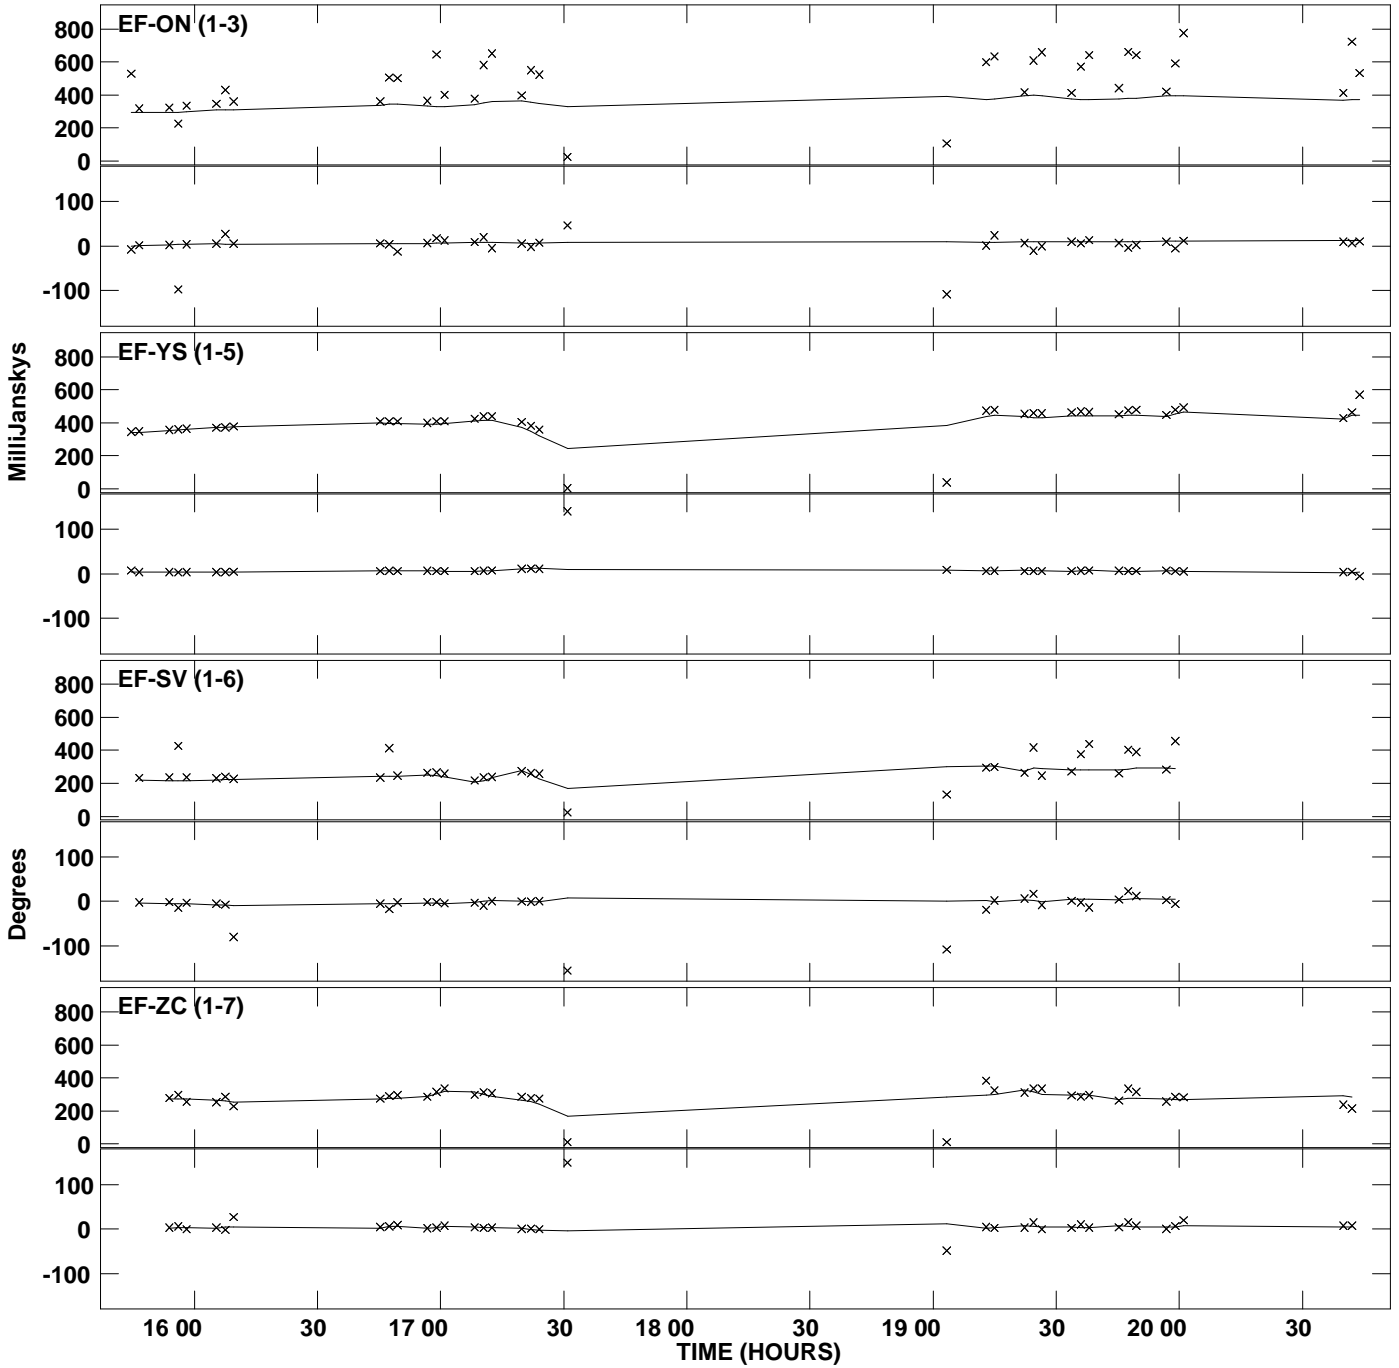

PLot file version 1 created 04-JUL-2012 18:16:20
Amplitude andPhase vs Time for J0541-0541.MULTI.1 Vect aver. CL # 3
IF 1 CHAN 1 STK LL of J0541-0541.ICL001.3

Plot file version 2 created 04-JUL-2012 18:16:20
Amplitude andPhase vs Time for J0541-0541.MULTI.1 Vect aver. CL # 3
IF 1 CHAN 1 STK RR of J0541-0541.ICL001.3