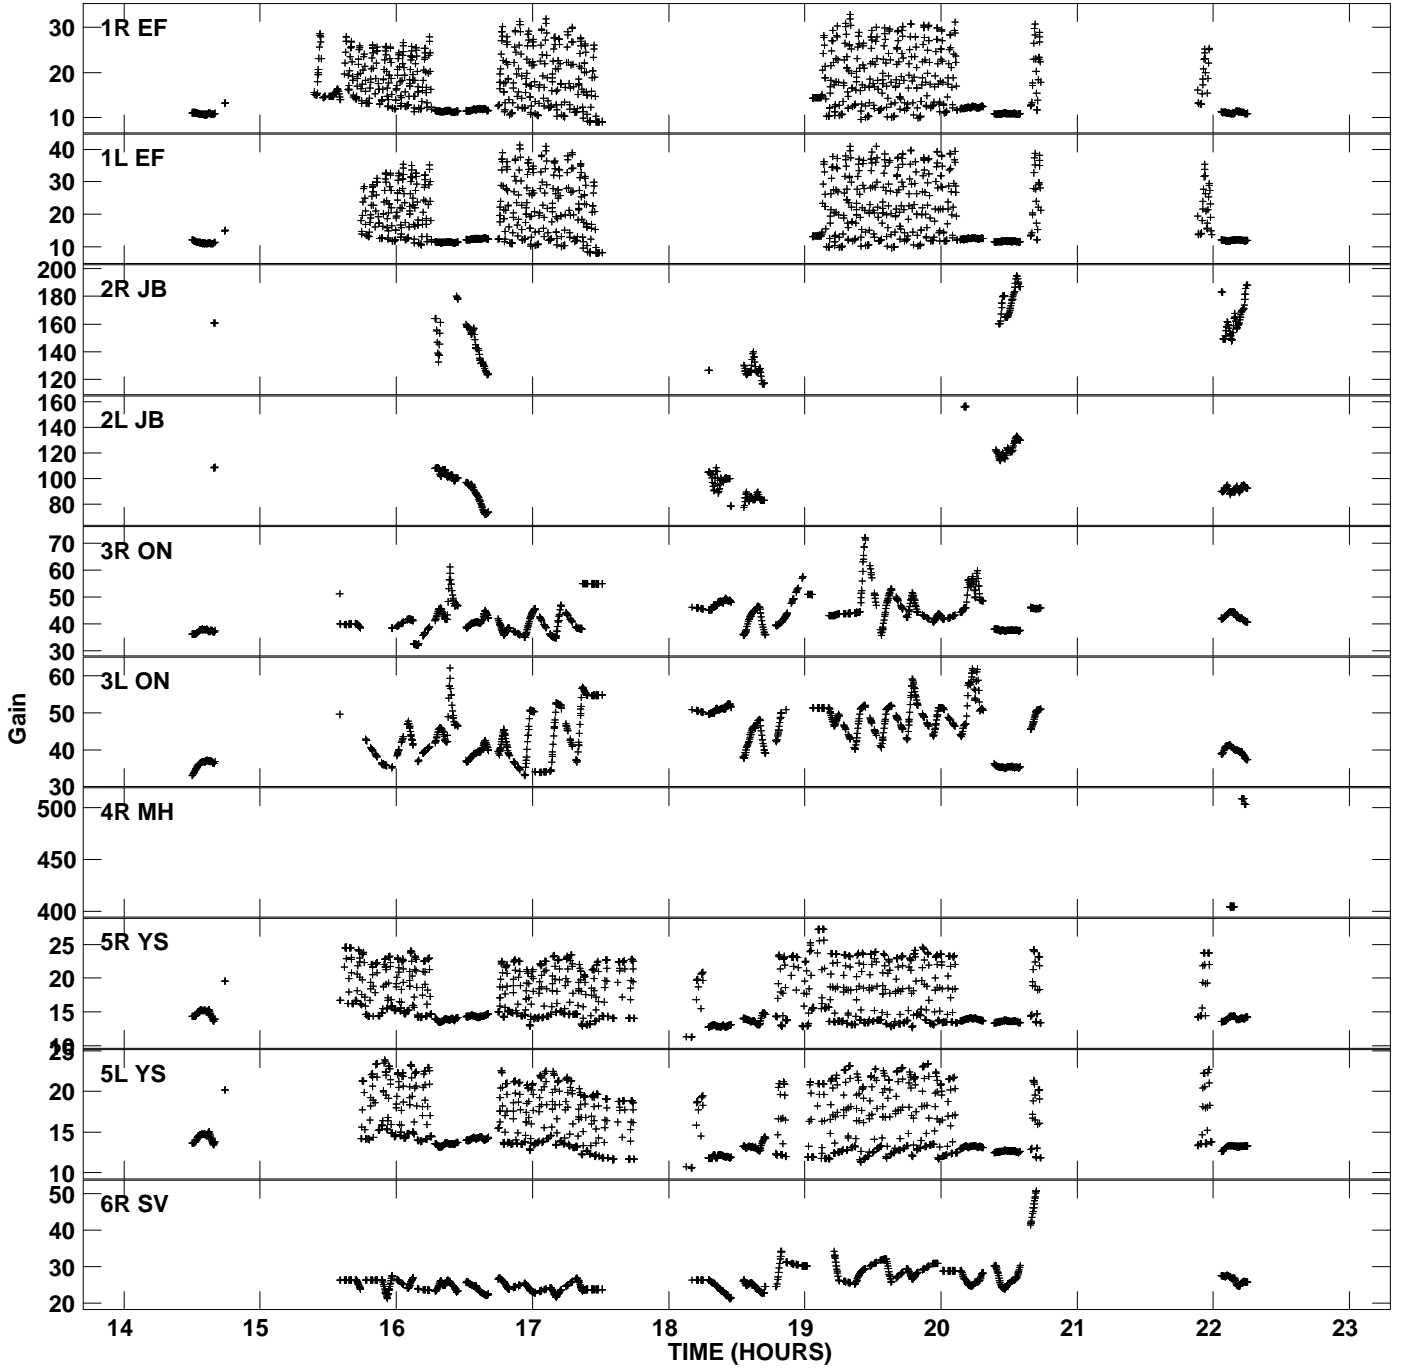

Plot file version 1 created 04-JUL-2012 18:16:29
Gain amp vs UTC time for EE008C_2.TMP.1
CL 4 Rpol & Lpol IF 1

Plot file version 2 created 04-JUL-2012 18:16:29
Gain amp vs UTC time for EE008C_2.TMP.1
CL 4 Rpol & Lpol IF 1