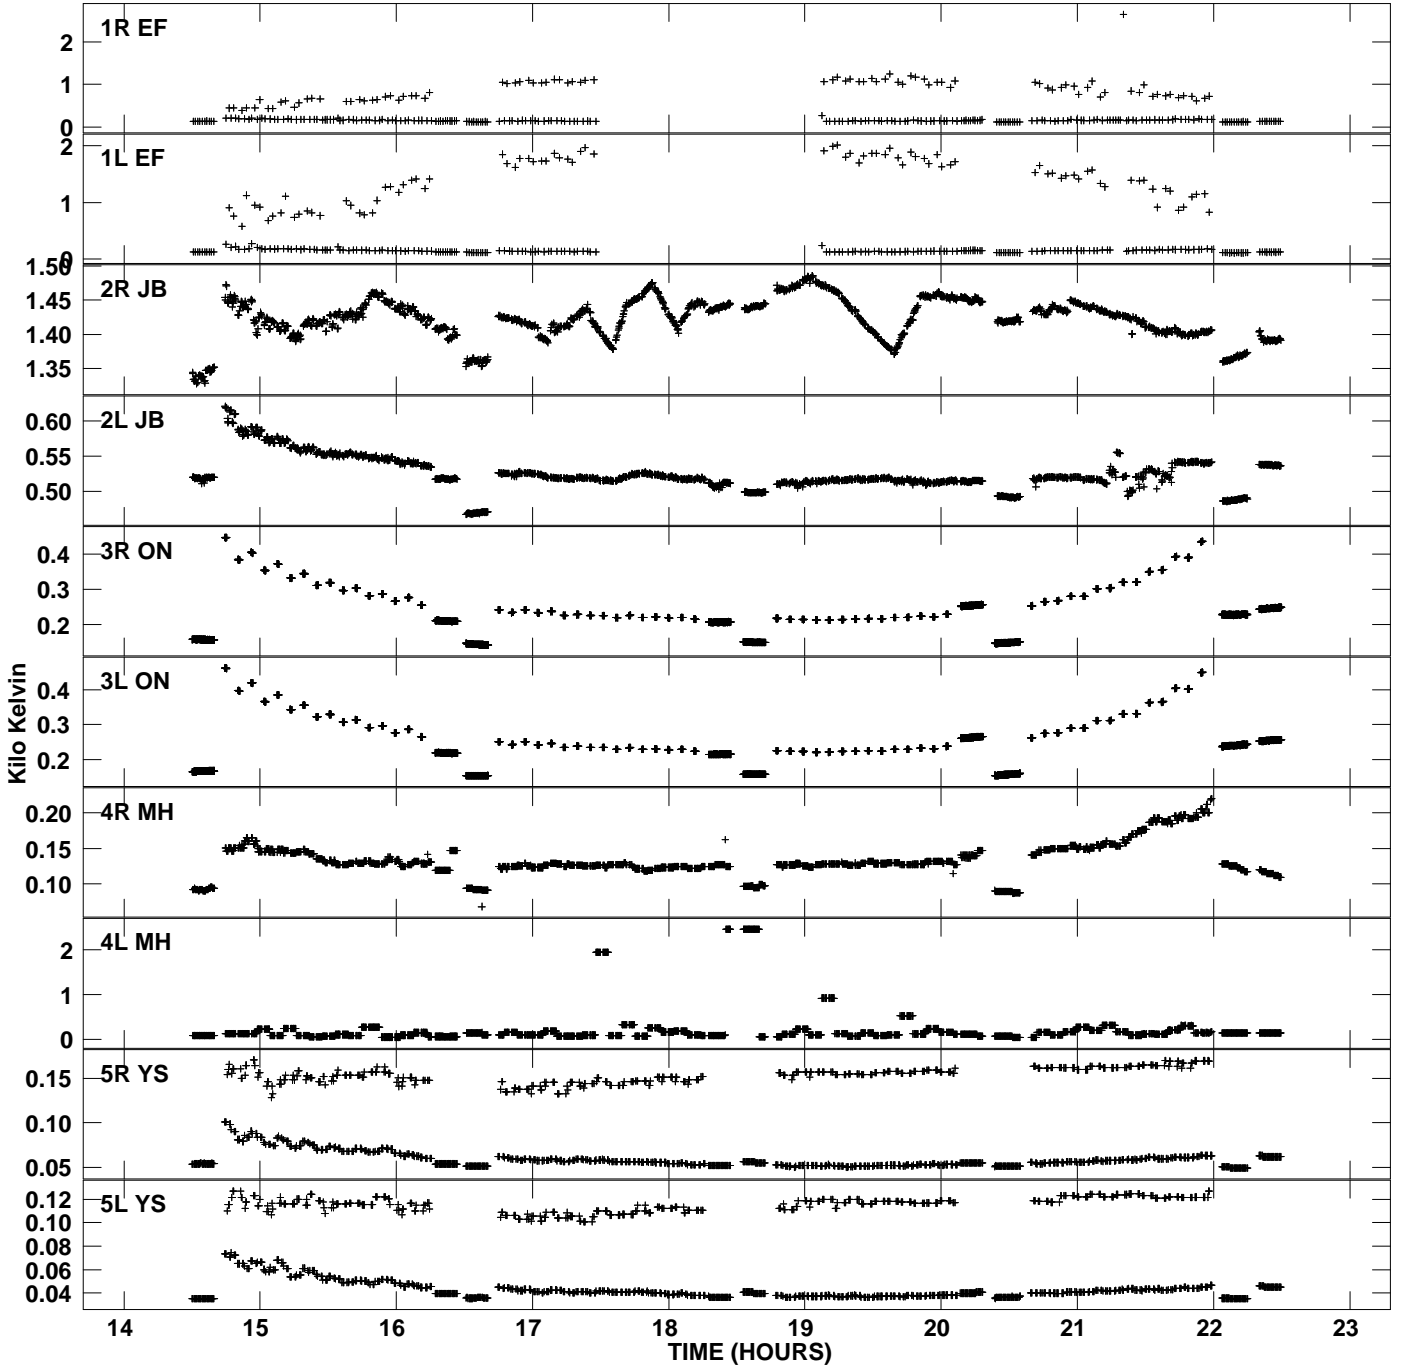

Plot file version 1 created 03-JUL-2012 16:06:29  
Tsys vs UTC time for EE008C\_2.UVDATA.1  
TY 1 Rpol & Lpol IF 1

Plot file version 2 created 03-JUL-2012 16:06:29  
Tsys vs UTC time for EE008C\_2.UVDATA.1  
TY 1 Rpol & Lpol IF 1