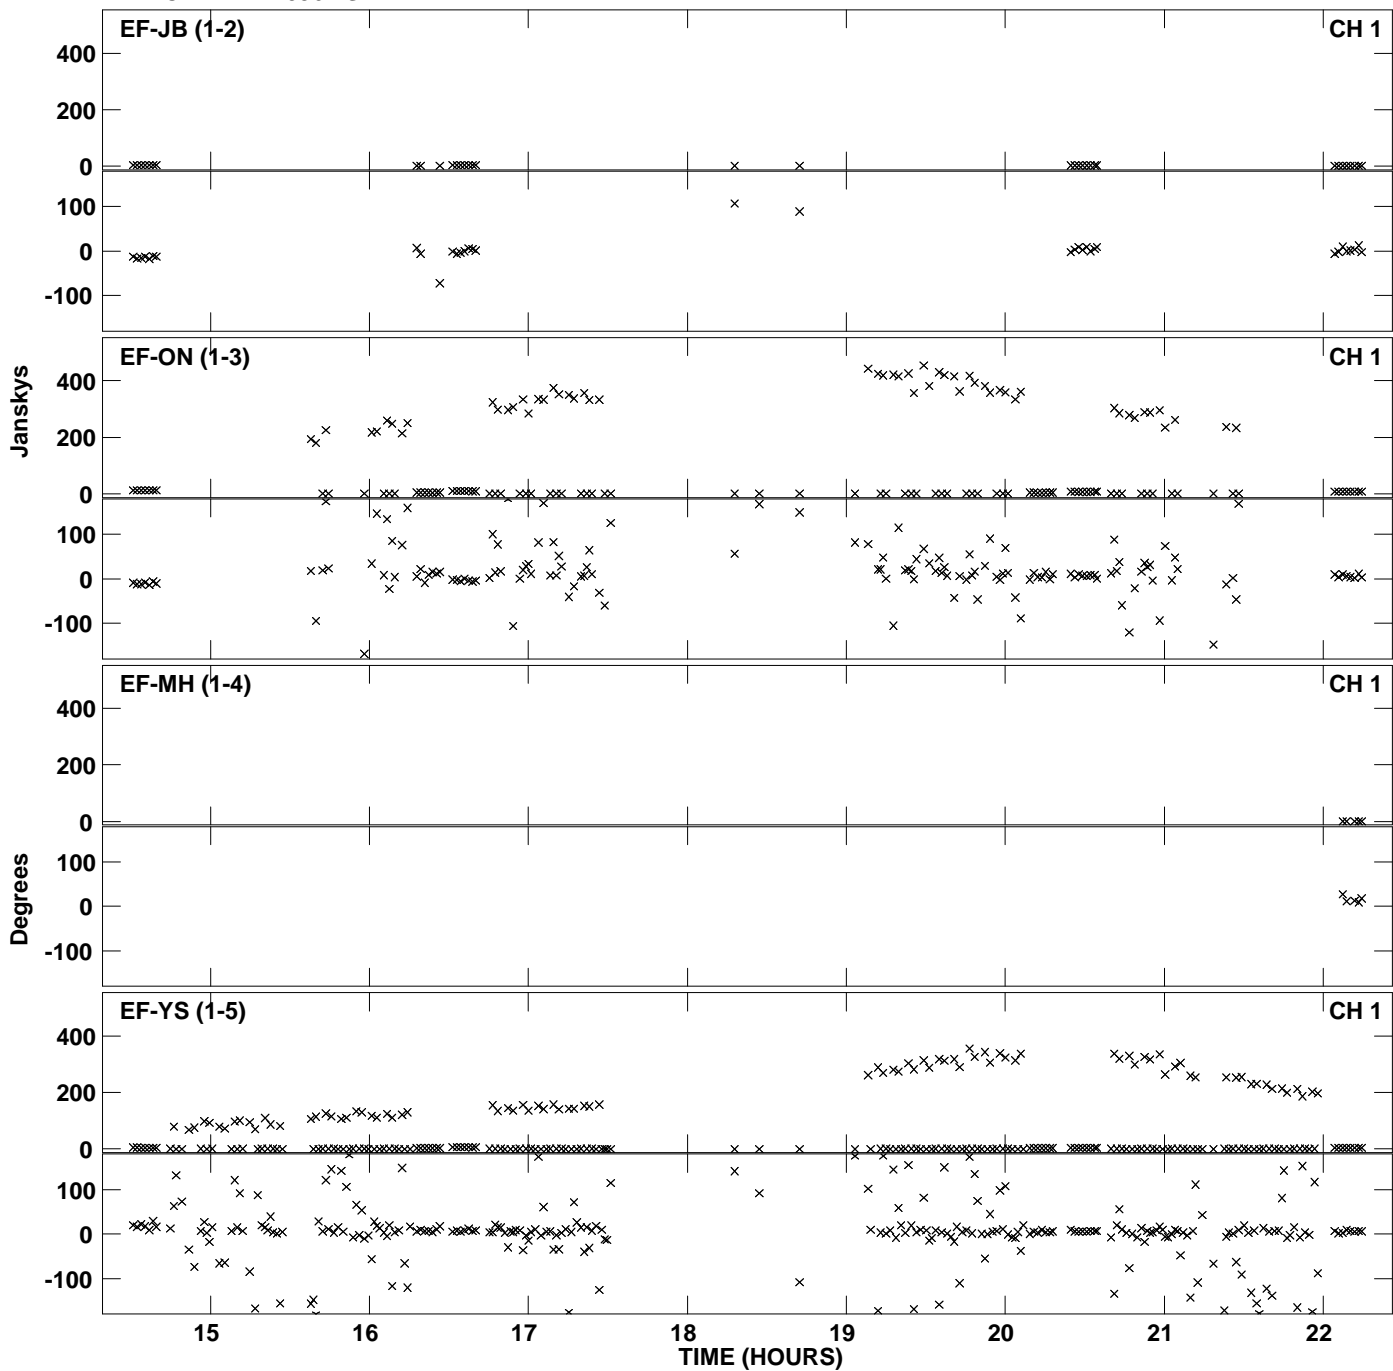

Plot file version 1 created 04-JUL-2012 16:36:43
Amplitude andPhase vs Time for EE008C 2.UVDATA.1 Vect aver. CL # 3
IF 1 CHAN 1 - 4096 STK LL

PLot file version 2 created 04-JUL-2012 16:36:43
Amplitude and Phase vs Time for EE008C 2.UVDATA.1 Vect aver. CL # 3
IF 1 CHAN 1 - 4096 STK LL

Plot file version 3 created 04-JUL-2012 17:06:57
Amplitude andPhase vs Time for EE008C 2.UVDATA.1 Vect aver. CL # 3
IF 1 CHAN 1 - 4096 STK RR

Plot file version 4 created 04-JUL-2012 17:06:57
Amplitude and Phase vs Time for EE008C 2.UVDATA.1 Vect aver. CL # 3
IF 1 CHAN 1 - 4096 STK RR