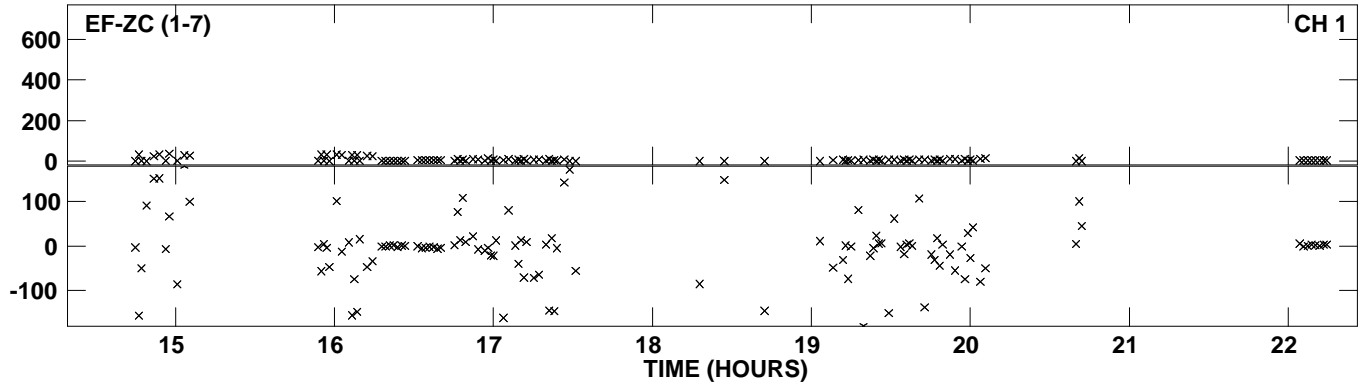

Plot file version 1 created 04-JUL-2012 16:36:43
Amplitude andPhase vs Time for EE008C 2.UVDATA.1 Vect aver. CL # 3
IF 1 CHAN 1 - 4096 STK LL

PLot file version 2 created 04-JUL-2012 16:36:43
Amplitude and Phase vs Time for EE008C 2.UVDATA.1 Vect aver. CL # 3
IF 1 CHAN 1 - 4096 STK LL

Plot file version 3 created 04-JUL-2012 17:06:57
Amplitude andPhase vs Time for EE008C 2.UVDATA.1 Vect aver. CL # 3
IF 1 CHAN 1 - 4096 STK RR

Plot file version 4 created 04-JUL-2012 17:06:57
Amplitude and Phase vs Time for EE008C 2.UVDATA.1 Vect aver. CL # 3
IF 1 CHAN 1 - 4096 STK RR