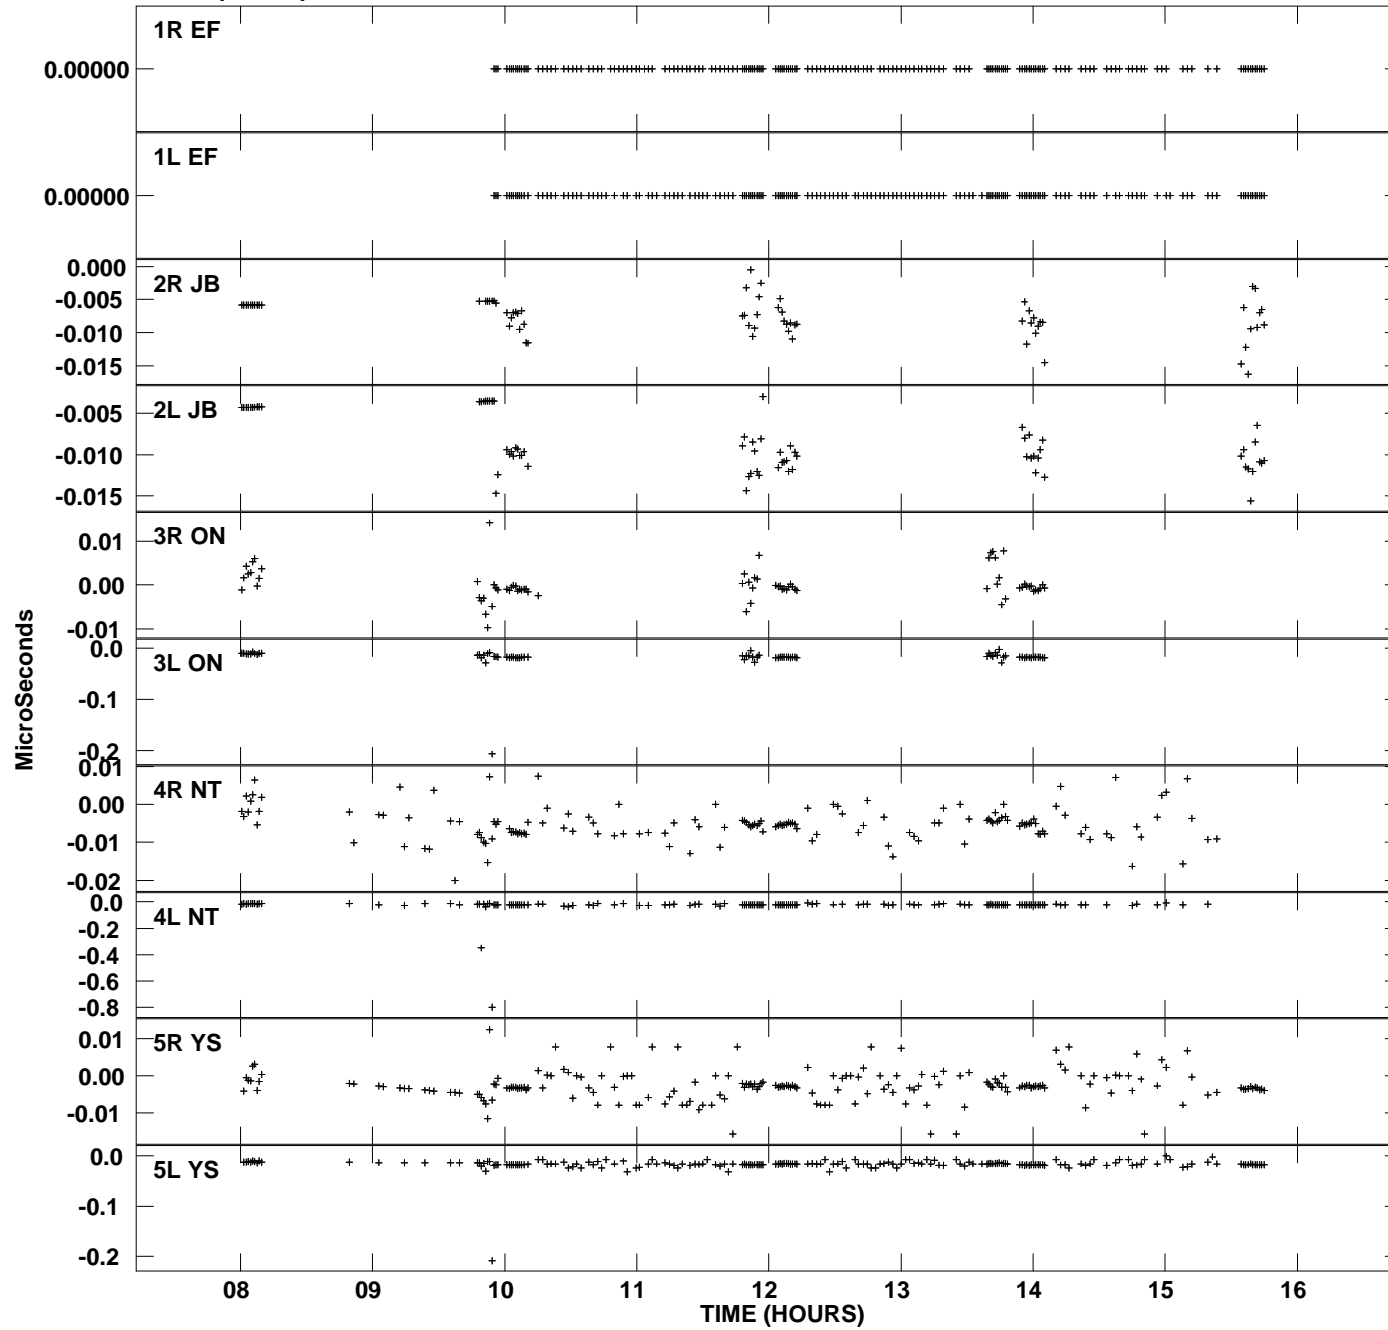

Plot file version 1 created 20-SEP-2012 16:22:13
Delay vs UTC time for EE008D_2.UVDATA.1
SN 2 Rpol & Lpol IF 1

Plot file version 2 created 20-SEP-2012 16:22:13
Delay vs UTC time for EE008D_2.UVDATA.1
SN 2 Rpol & Lpol IF 1