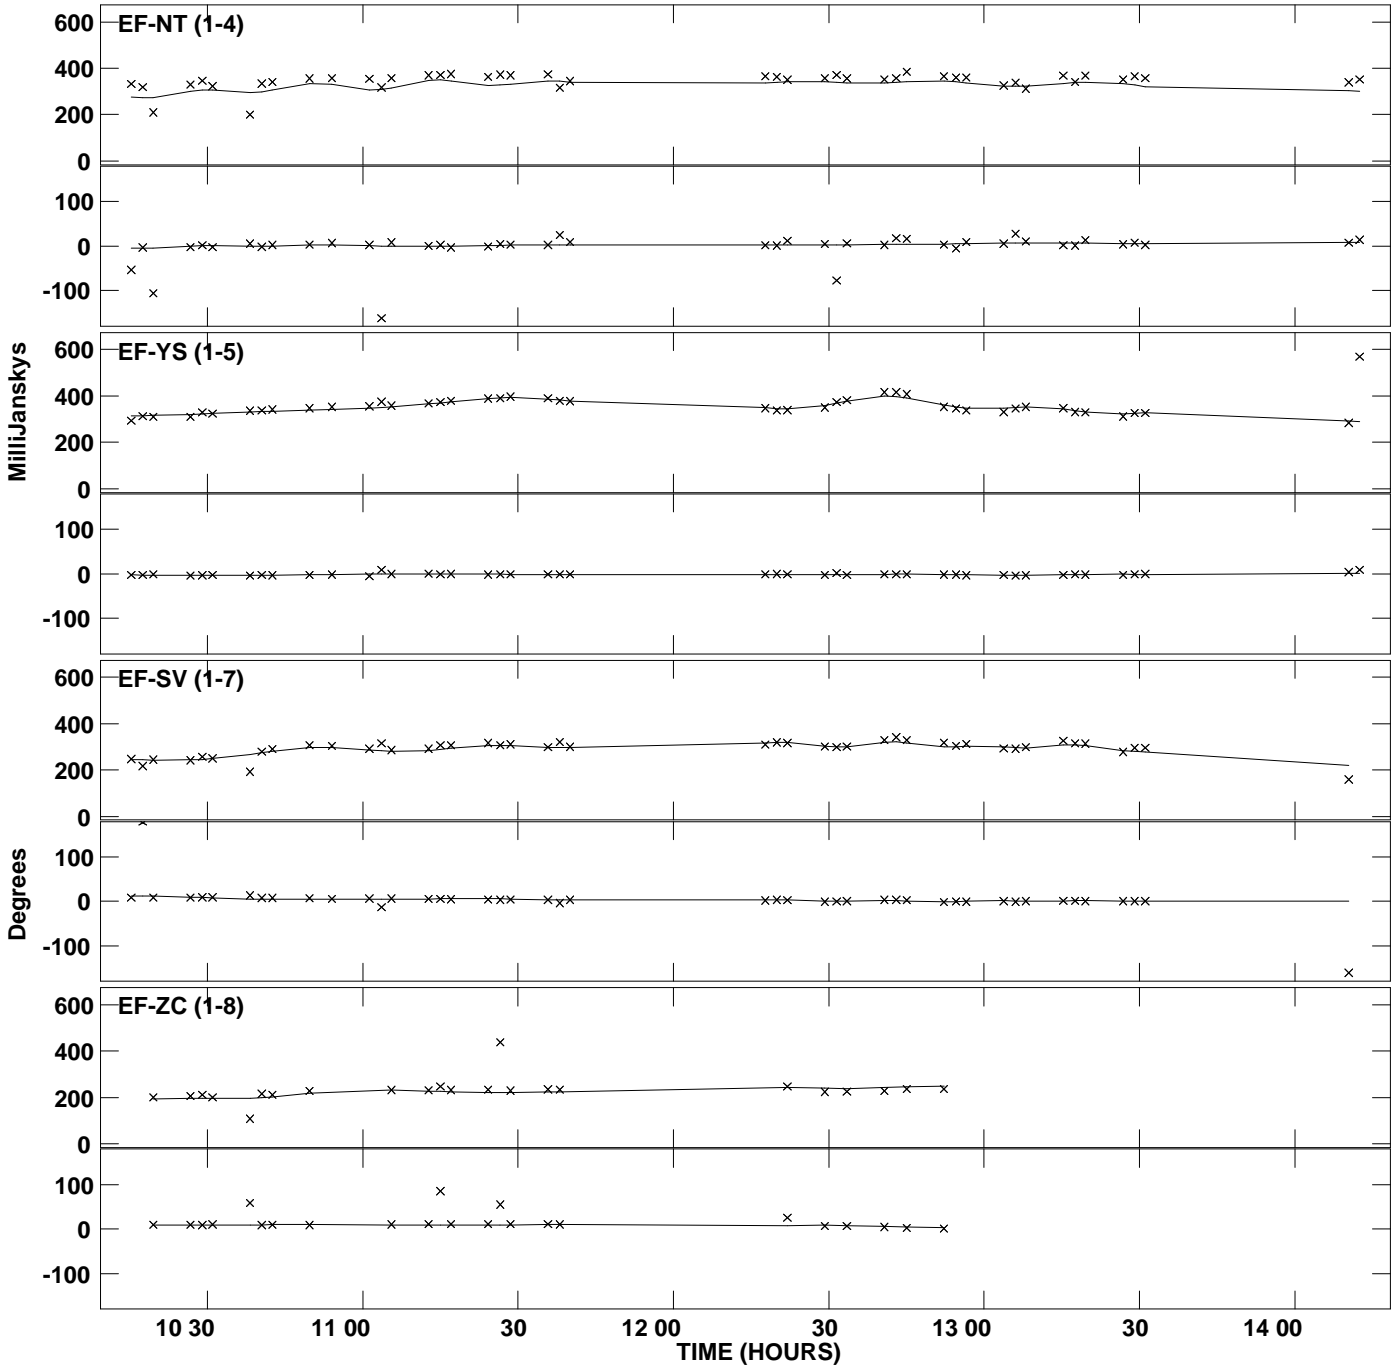

PLOT file version 1 created 21-SEP-2012 13:32:32  
 Amplitude and Phase vs Time for J0541-0541.MULTI.1 Vect aver. CL # 3  
 IF 1 CHAN 1 STK LL of J0541-0541.ICL001.3

Plot file version 2 created 21-SEP-2012 13:32:33  
Amplitude and Phase vs Time for J0541-0541.MULTI.1 Vect aver. CL # 3  
IF 1 CHAN 1 STK RR of J0541-0541.ICL001.3

PLot file version 3 created 21-SEP-2012 13:32:33  
Amplitude and Phase vs Time for J0541-0541.MULTI.1 Vect aver. CL # 3  
IF 1 CHAN 1 STK RR of J0541-0541.ICL001.3