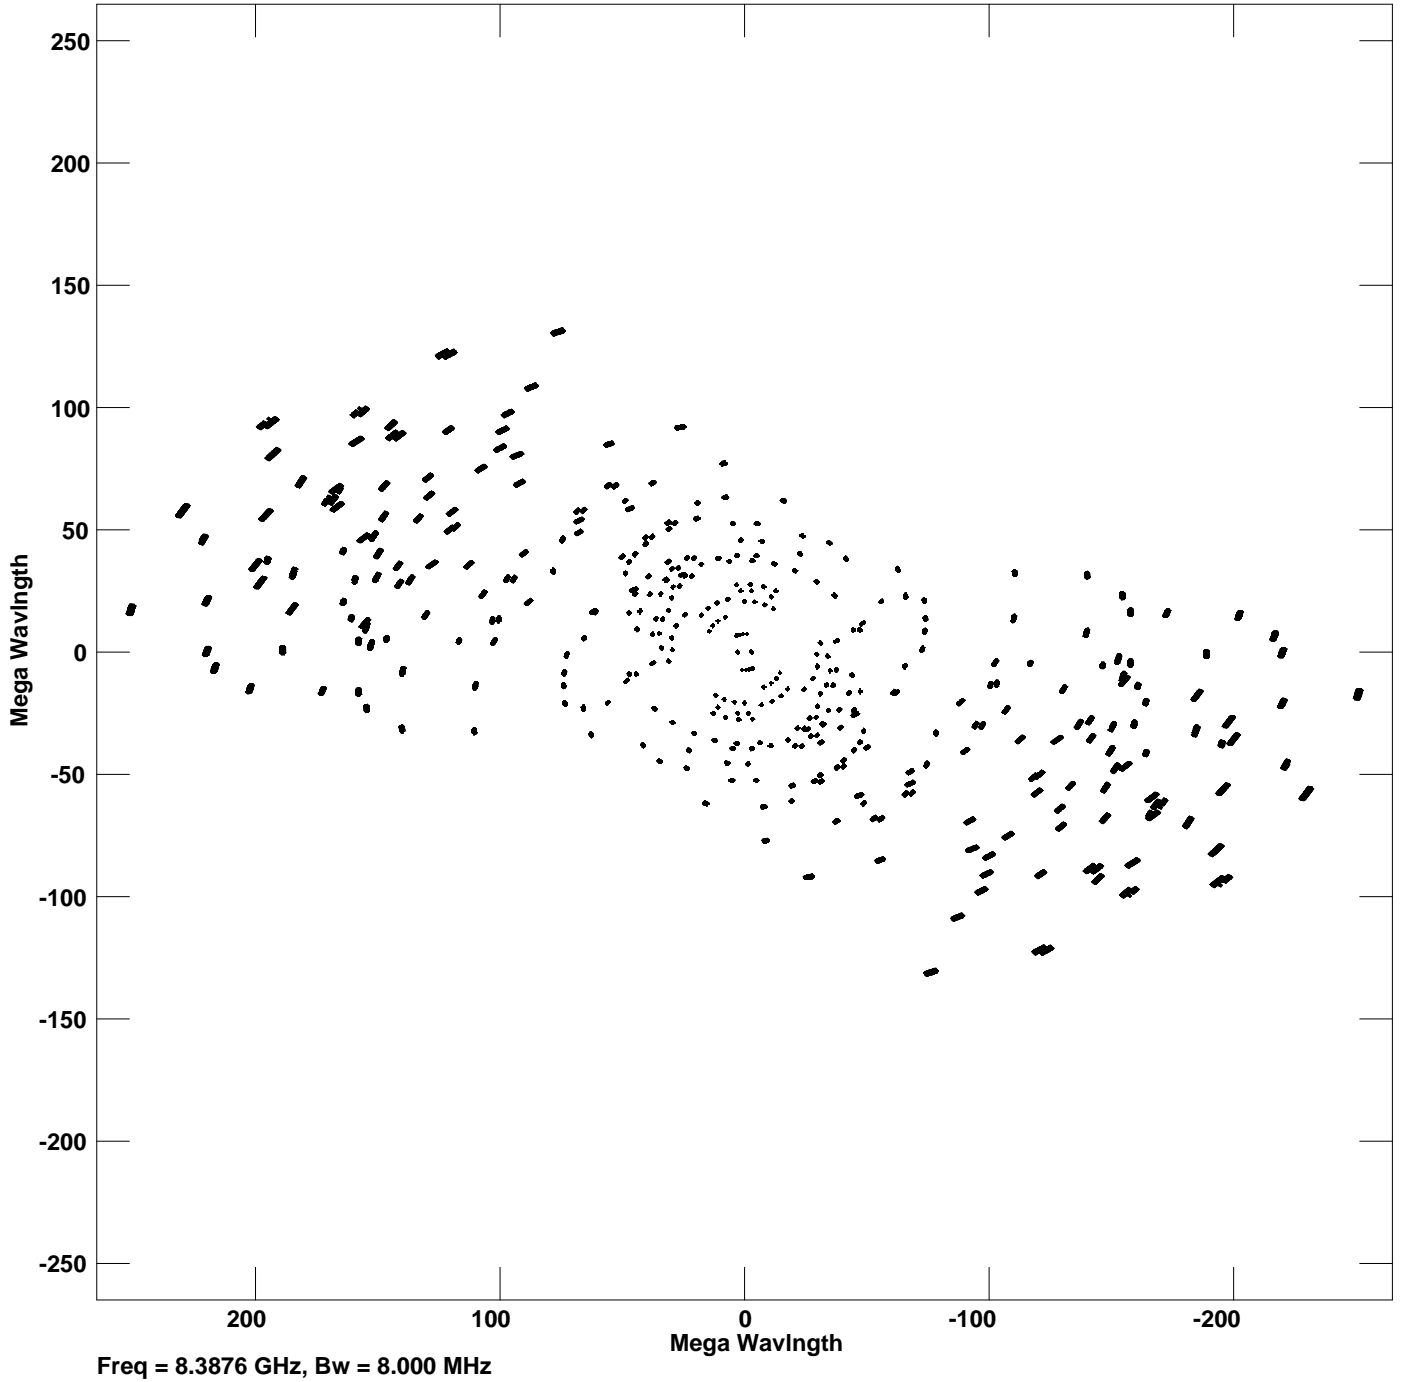

Plot file version 1 created 26-MAR-2013 20:07:27
V vs U for 3C84.MULTI.1 Source:3C84
Ants * - * Stokes I IF# 1 - 8 Chan# 1

Freq = 8.3876 GHz, Bw = 8.000 MHz