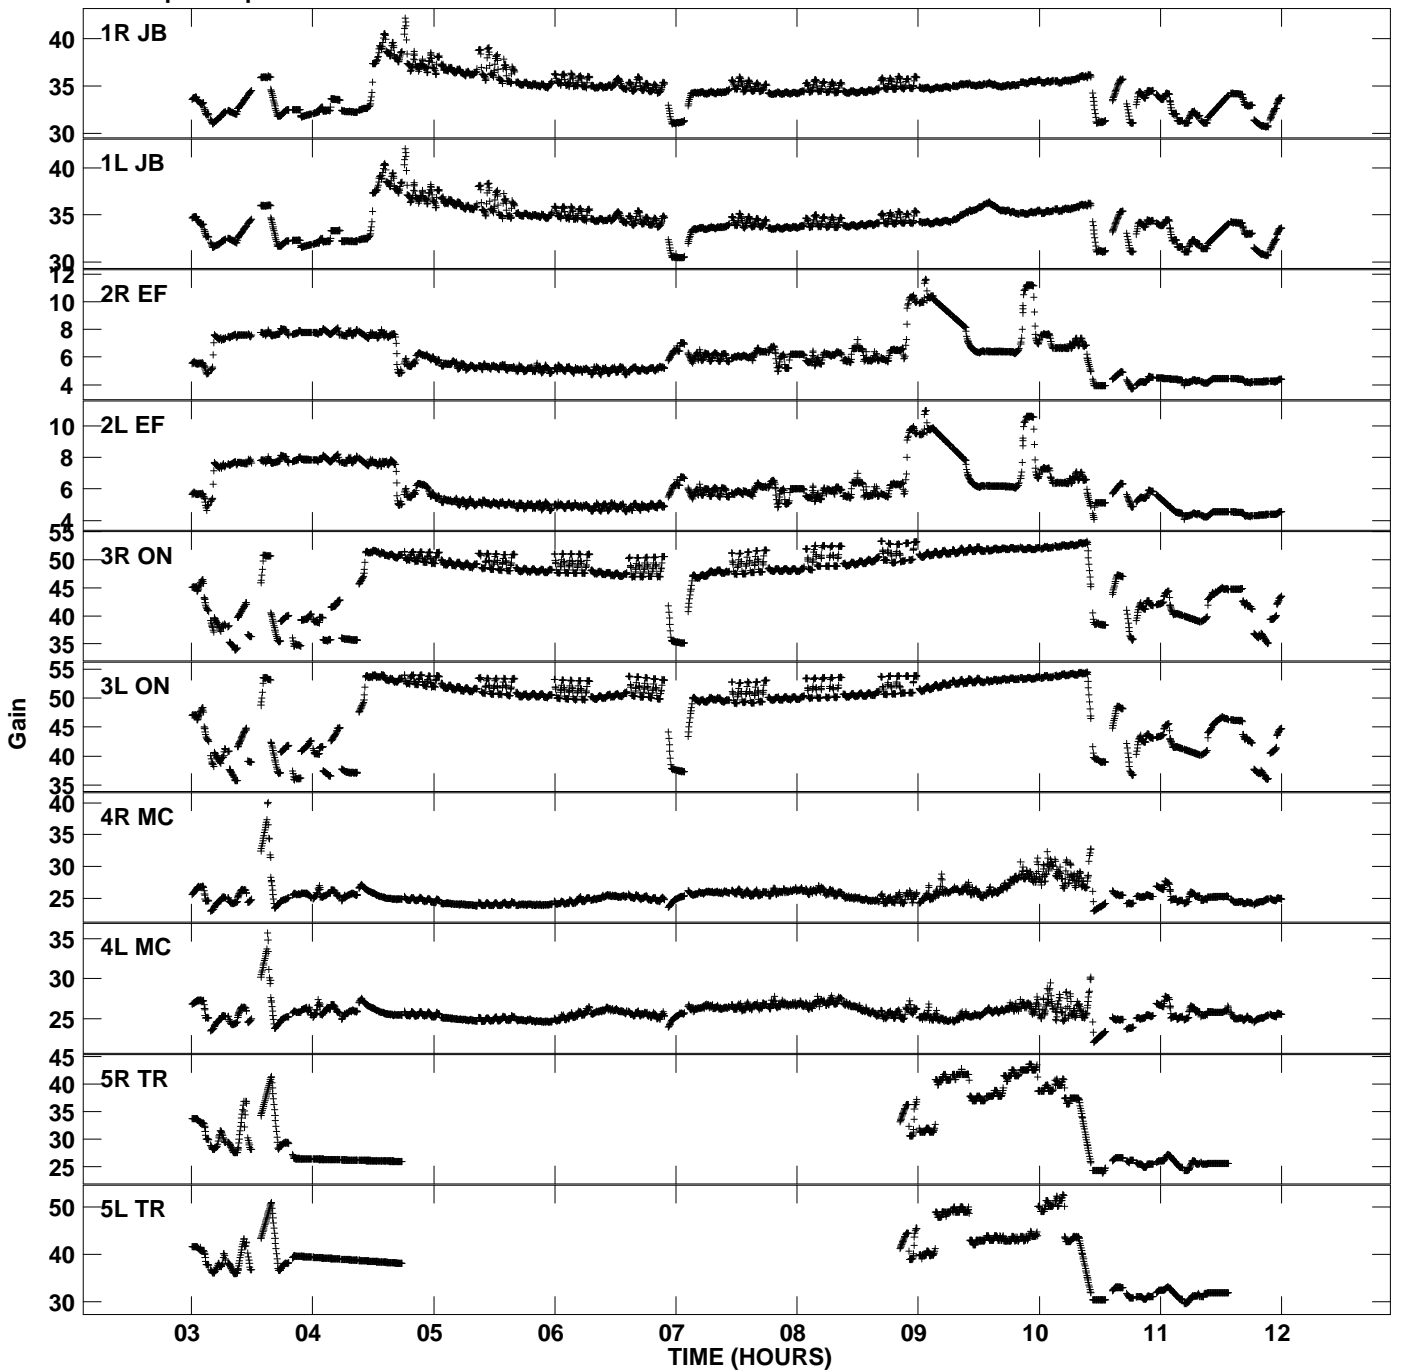

Plot file version 1 created 24-JUL-2006 15:58:21  
Gain amp vs UTC time for EF012\_1.UVDATA.1  
CL 2 Rpol & Lpol IF 1

Plot file version 2 created 24-JUL-2006 15:58:21  
Gain amp vs UTC time for EF012\_1.UVDATA.1  
CL 2 Rpol & Lpol IF 1