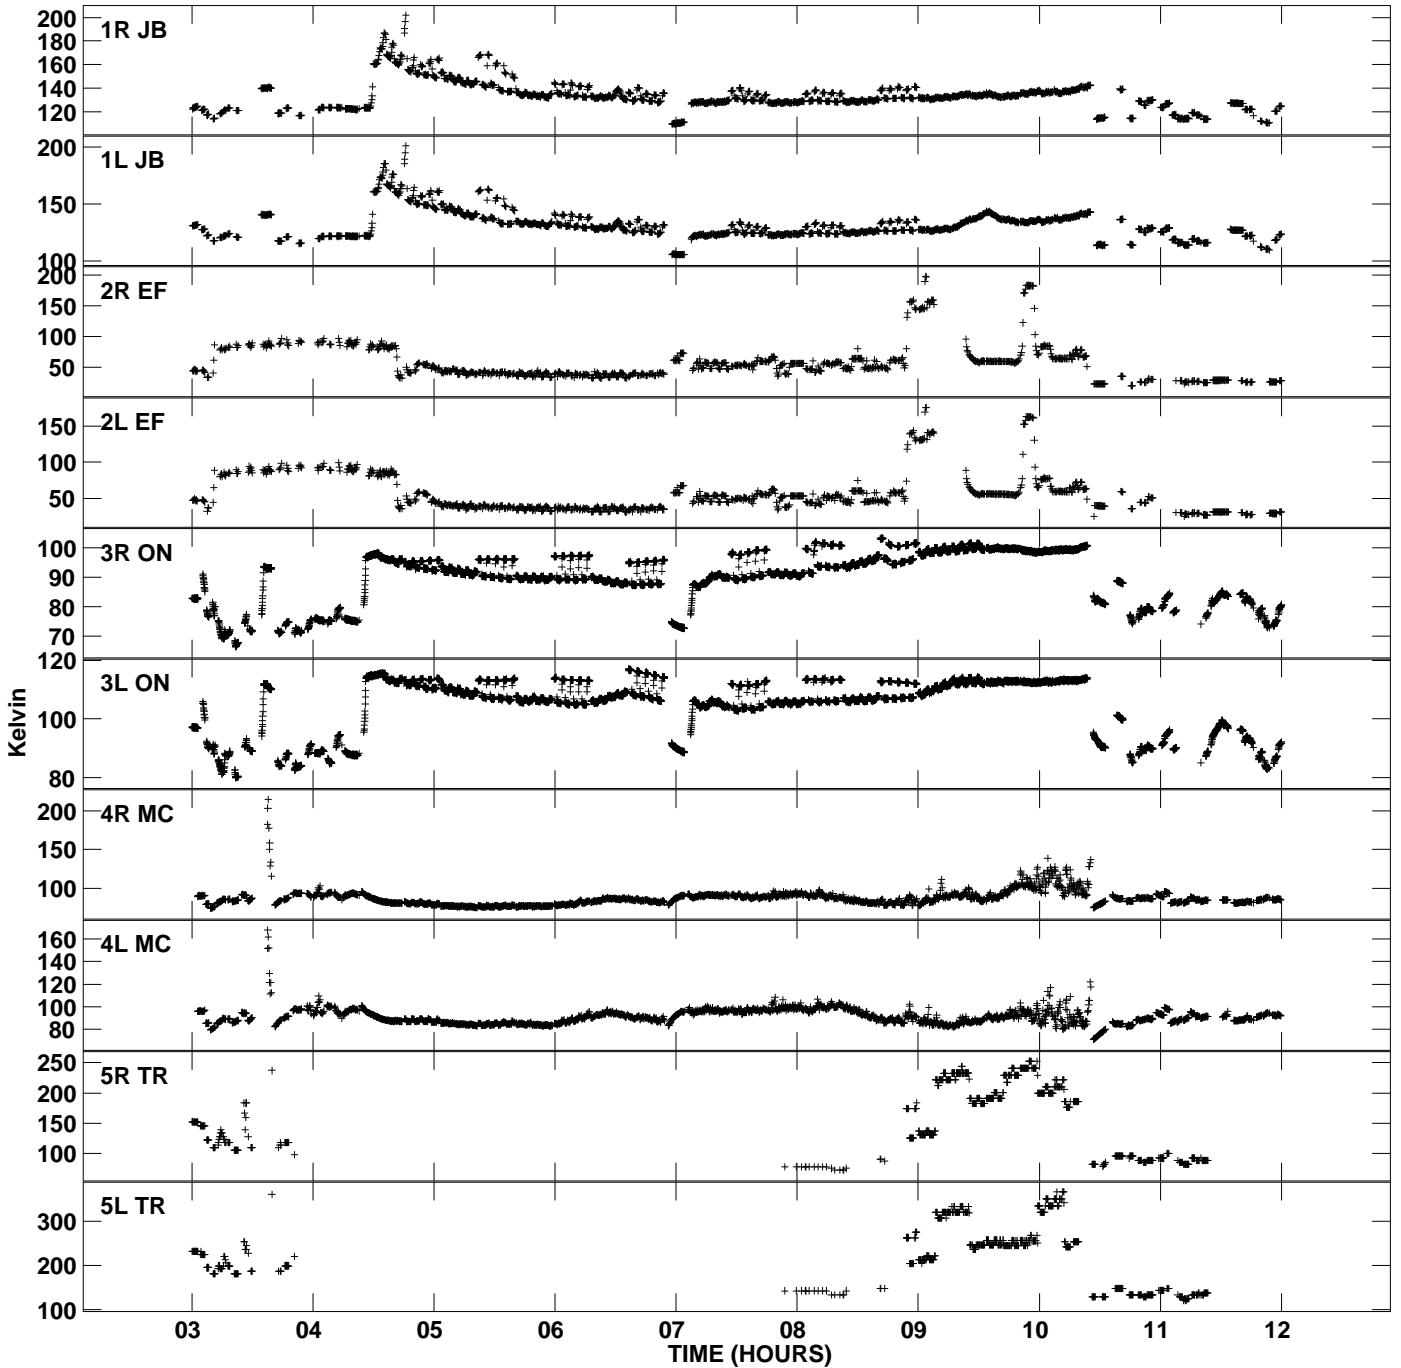

Plot file version 1 created 24-JUL-2006 15:58:15  
Tsys vs UTC time for EF012\_1.UVDATA.1  
TY 1 Rpol & Lpol IF 1

Plot file version 2 created 24-JUL-2006 15:58:15  
Tsys vs UTC time for EF012\_1.UVDATA.1  
TY 1 Rpol & Lpol IF 1