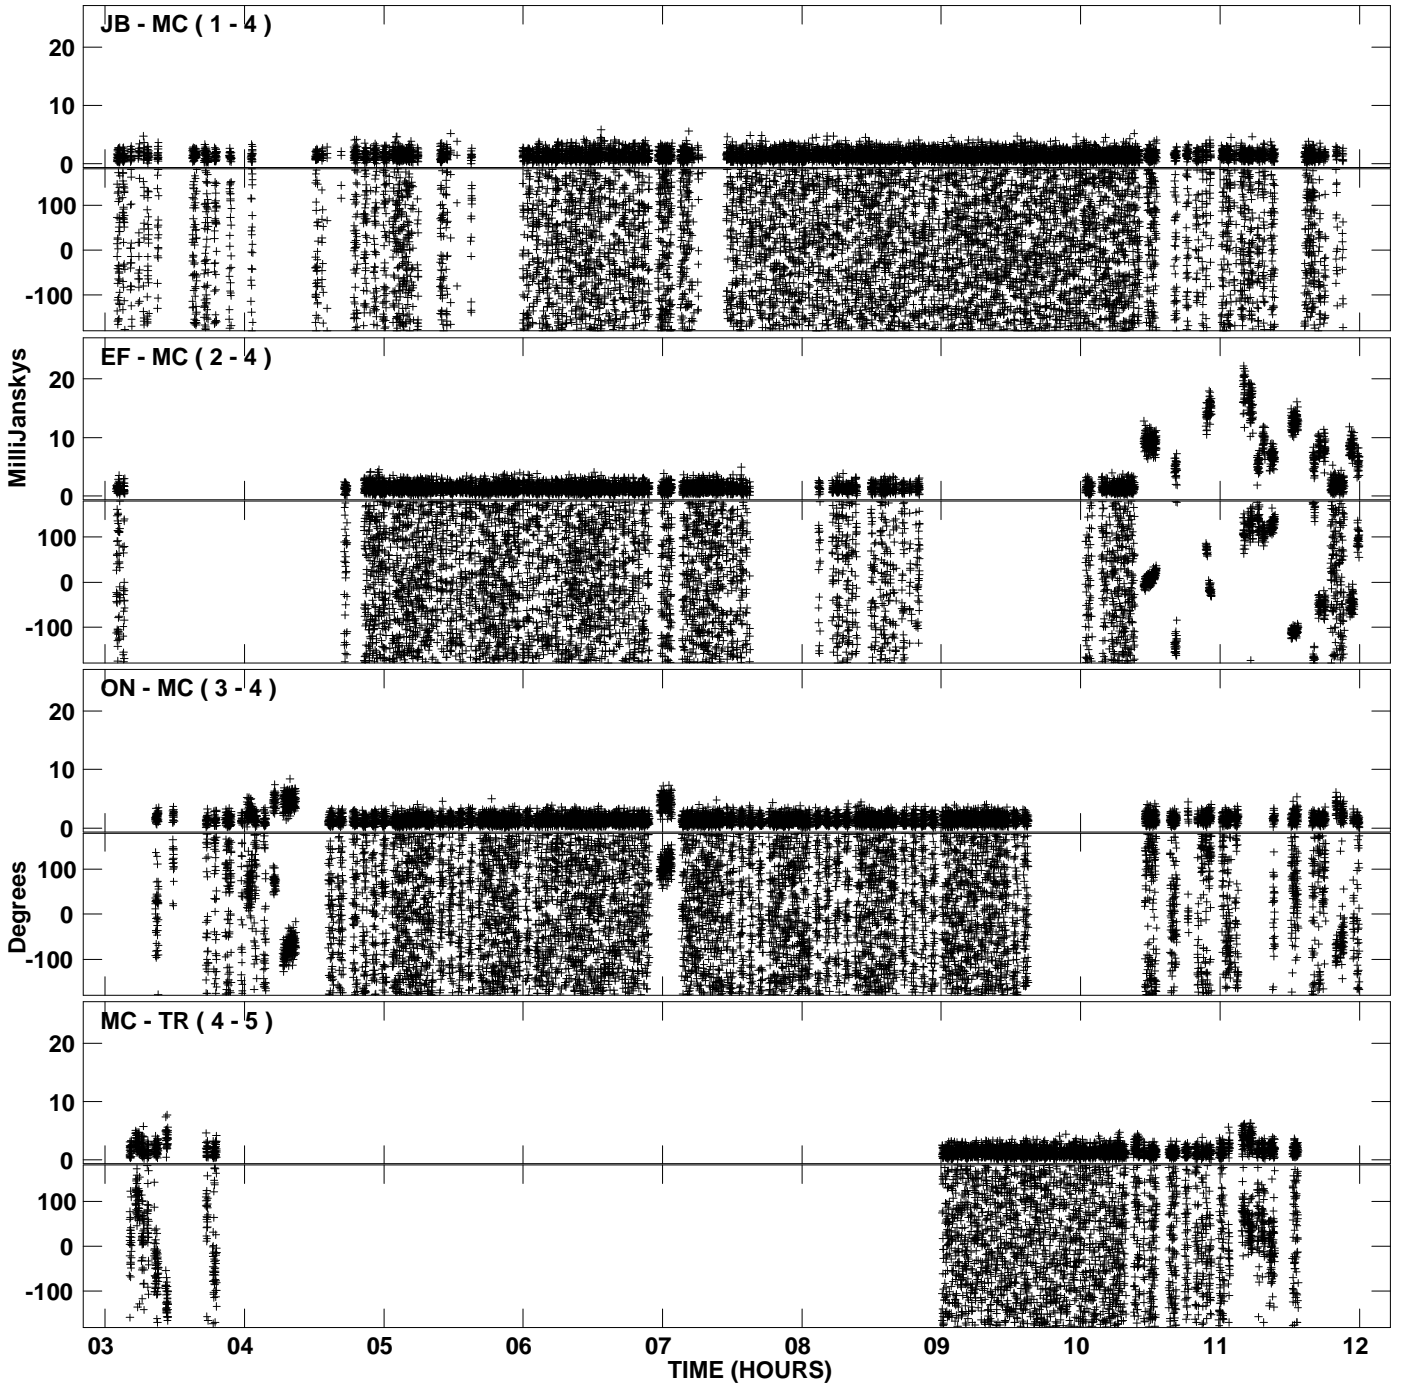

PLot file version 1 created 24-JUL-2006 15:16:56  
Amplitude and Phase vs Time for EF012 1.UVDATA.1 Vect aver.  
IF 1 CHAN 1 - 512 STK LL

PLot file version 2 created 24-JUL-2006 15:16:56  
Amplitude and Phase vs Time for EF012 1.UVDATA.1 Vect aver.  
IF 1 CHAN 1 - 512 STK LL

PLot file version 3 created 24-JUL-2006 15:21:22  
Amplitude and Phase vs Time for EF012 1.UVDATA.1 Vect aver.  
IF 1 CHAN 1 - 512 STK RR

PLot file version 4 created 24-JUL-2006 15:21:22  
Amplitude and Phase vs Time for EF012 1.UVDATA.1 Vect aver.  
IF 1 CHAN 1 - 512 STK RR