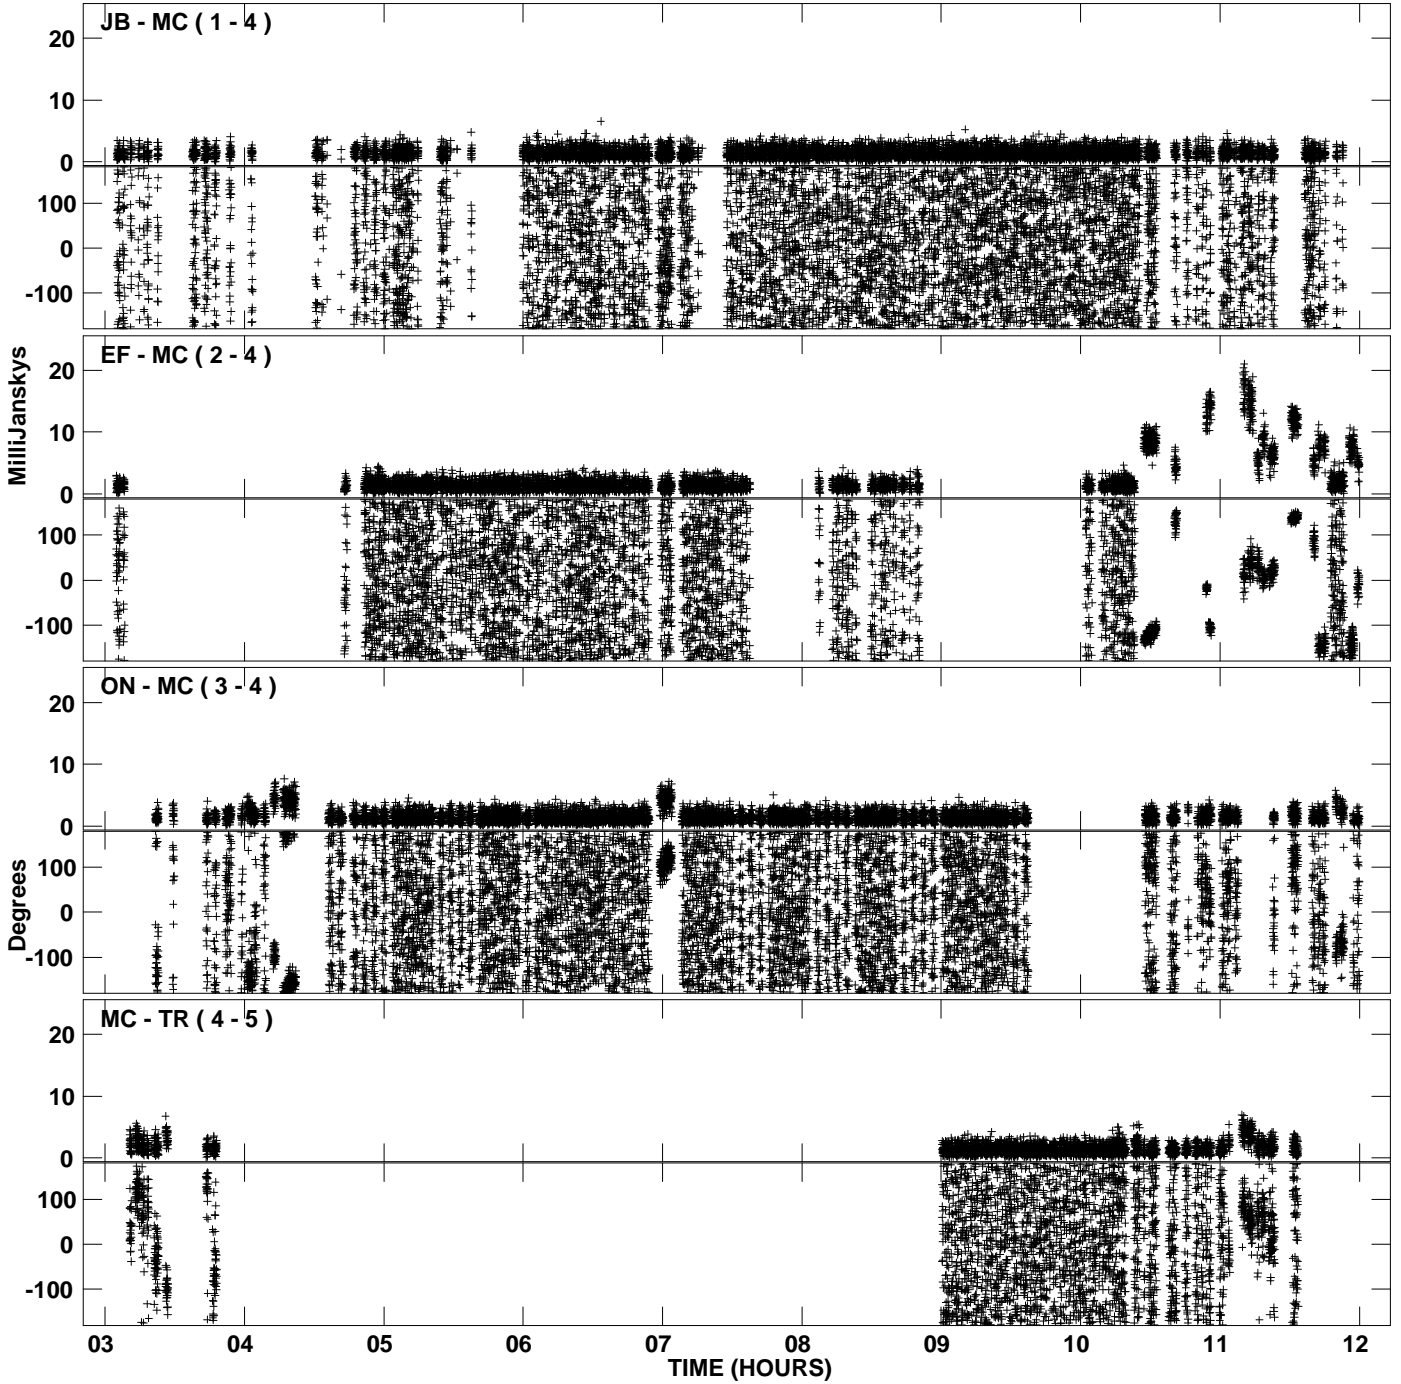

PLot file version 1 created 24-JUL-2006 15:16:56  
Amplitude and Phase vs Time for EF012 1.UVDATA.1 Vect aver.  
IF 1 CHAN 1 - 512 STK LL

PLot file version 2 created 24-JUL-2006 15:16:56  
Amplitude and Phase vs Time for EF012 1.UVDATA.1 Vect aver.  
IF 1 CHAN 1 - 512 STK LL

PLot file version 3 created 24-JUL-2006 15:21:22  
Amplitude and Phase vs Time for EF012 1.UVDATA.1 Vect aver.  
IF 1 CHAN 1 - 512 STK RR

PLot file version 4 created 24-JUL-2006 15:21:22  
Amplitude and Phase vs Time for EF012 1.UVDATA.1 Vect aver.  
IF 1 CHAN 1 - 512 STK RR