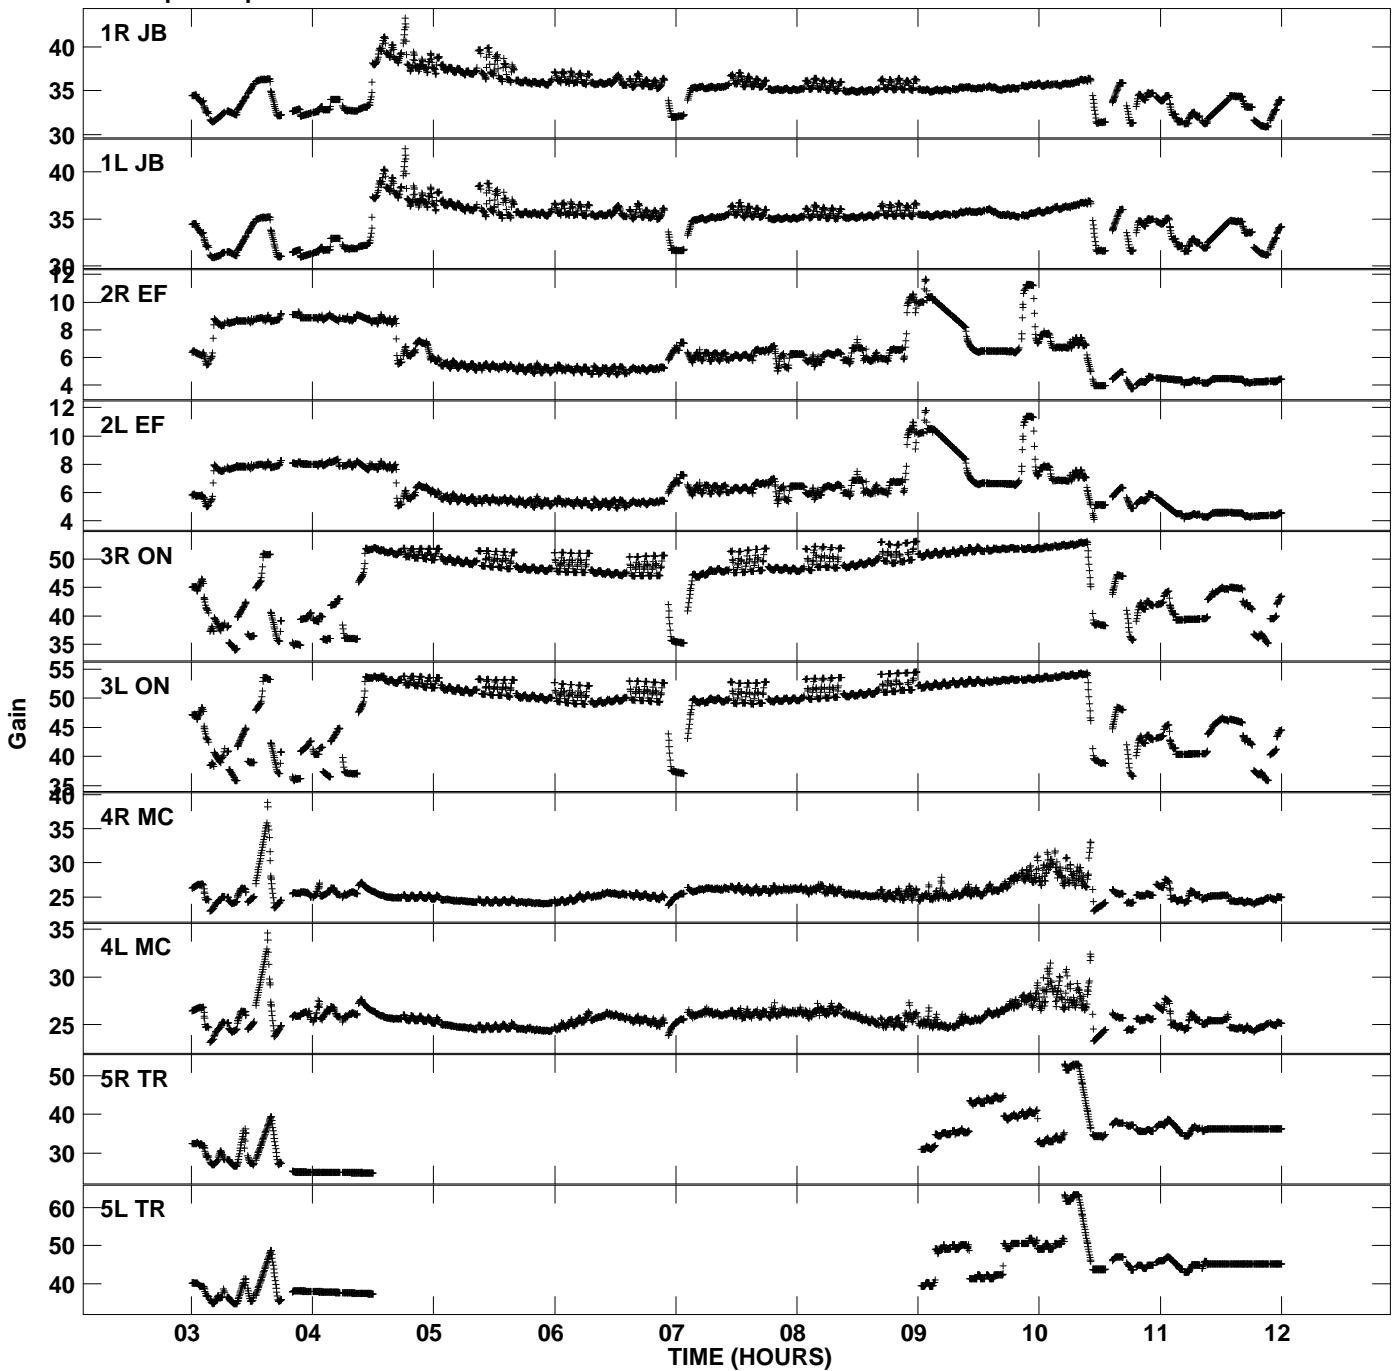

Plot file version 1 created 24-JUL-2006 16:03:39
Gain amp vs UTC time for EF012_2.UVDATA.1
CL 2 Rpol & Lpol IF 1

Plot file version 2 created 24-JUL-2006 16:03:39
Gain amp vs UTC time for EF012_2.UVDATA.1
CL 2 Rpol & Lpol IF 1