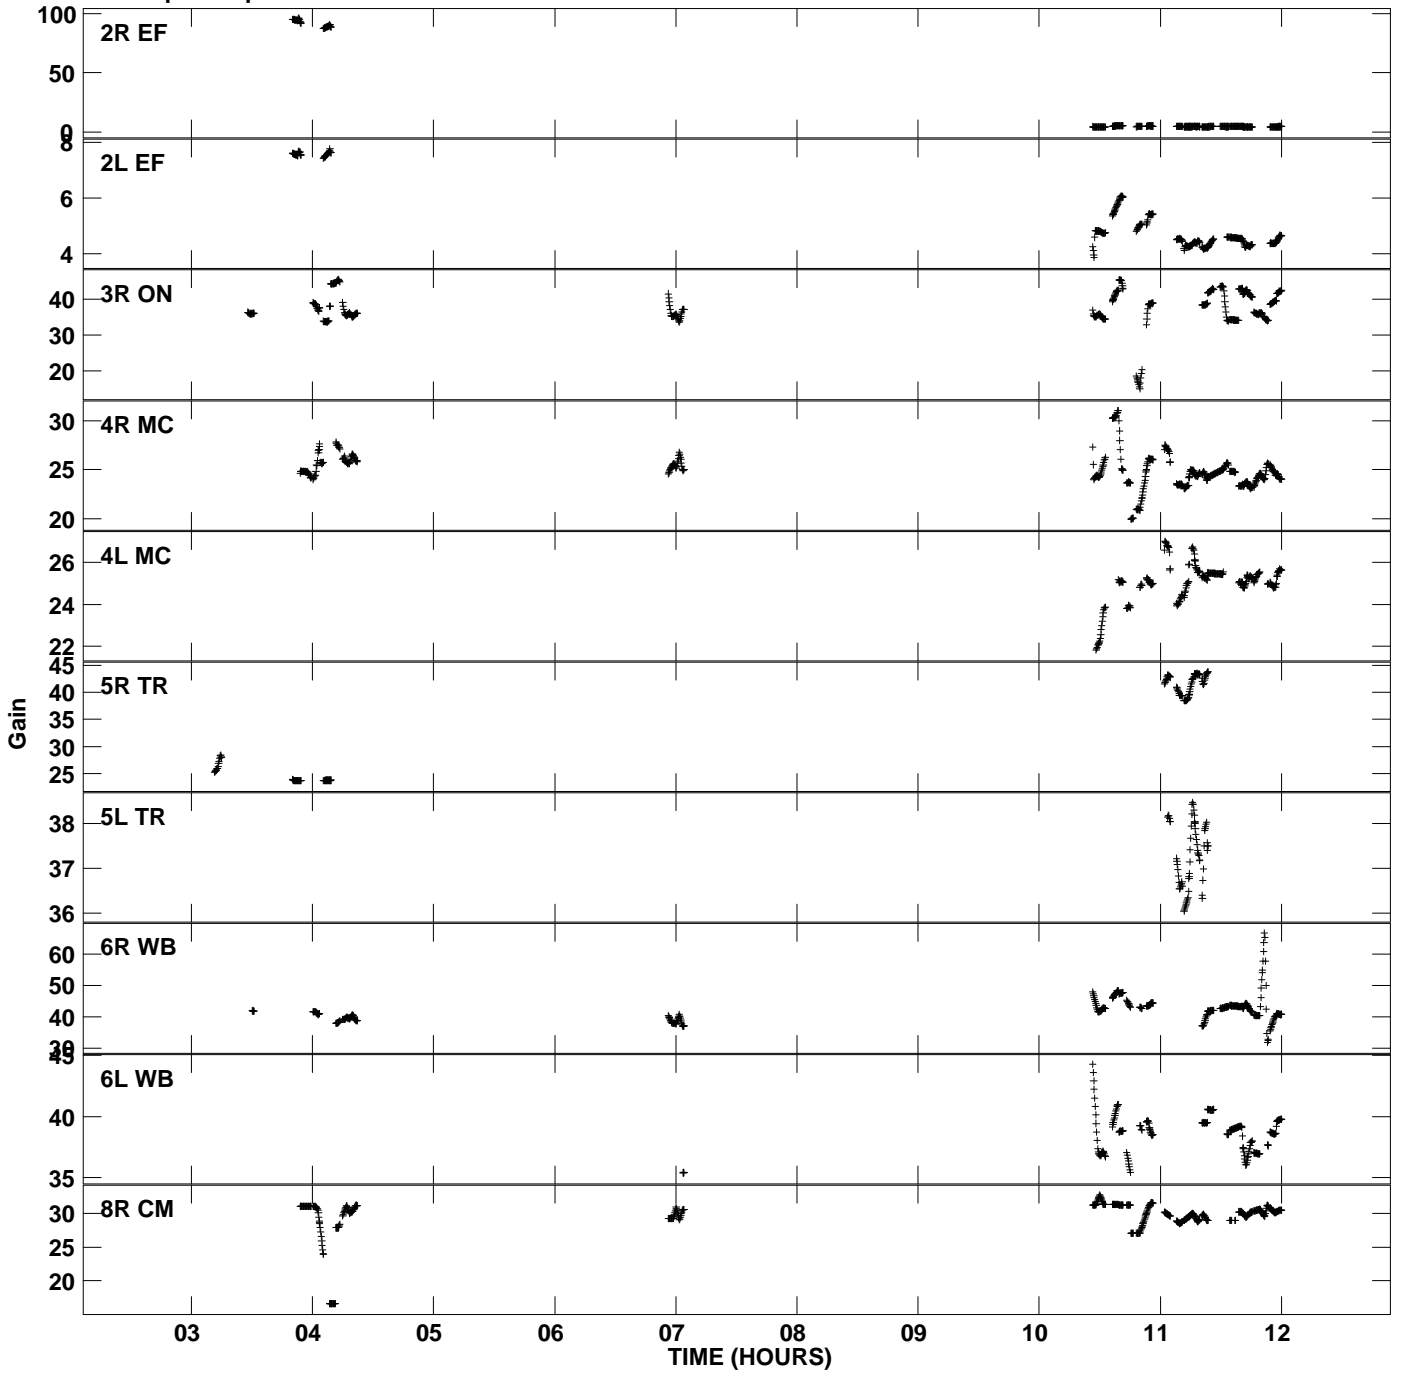

Plot file version 1 created 24-JUL-2006 18:05:36
Gain amp vs UTC time for EF012_2.TMP.1
CL 4 Rpol & Lpol IF 1

Plot file version 2 created 24-JUL-2006 18:05:37
Gain amp vs UTC time for EF012_2.TMP.1
CL 4 Rpol & Lpol IF 1