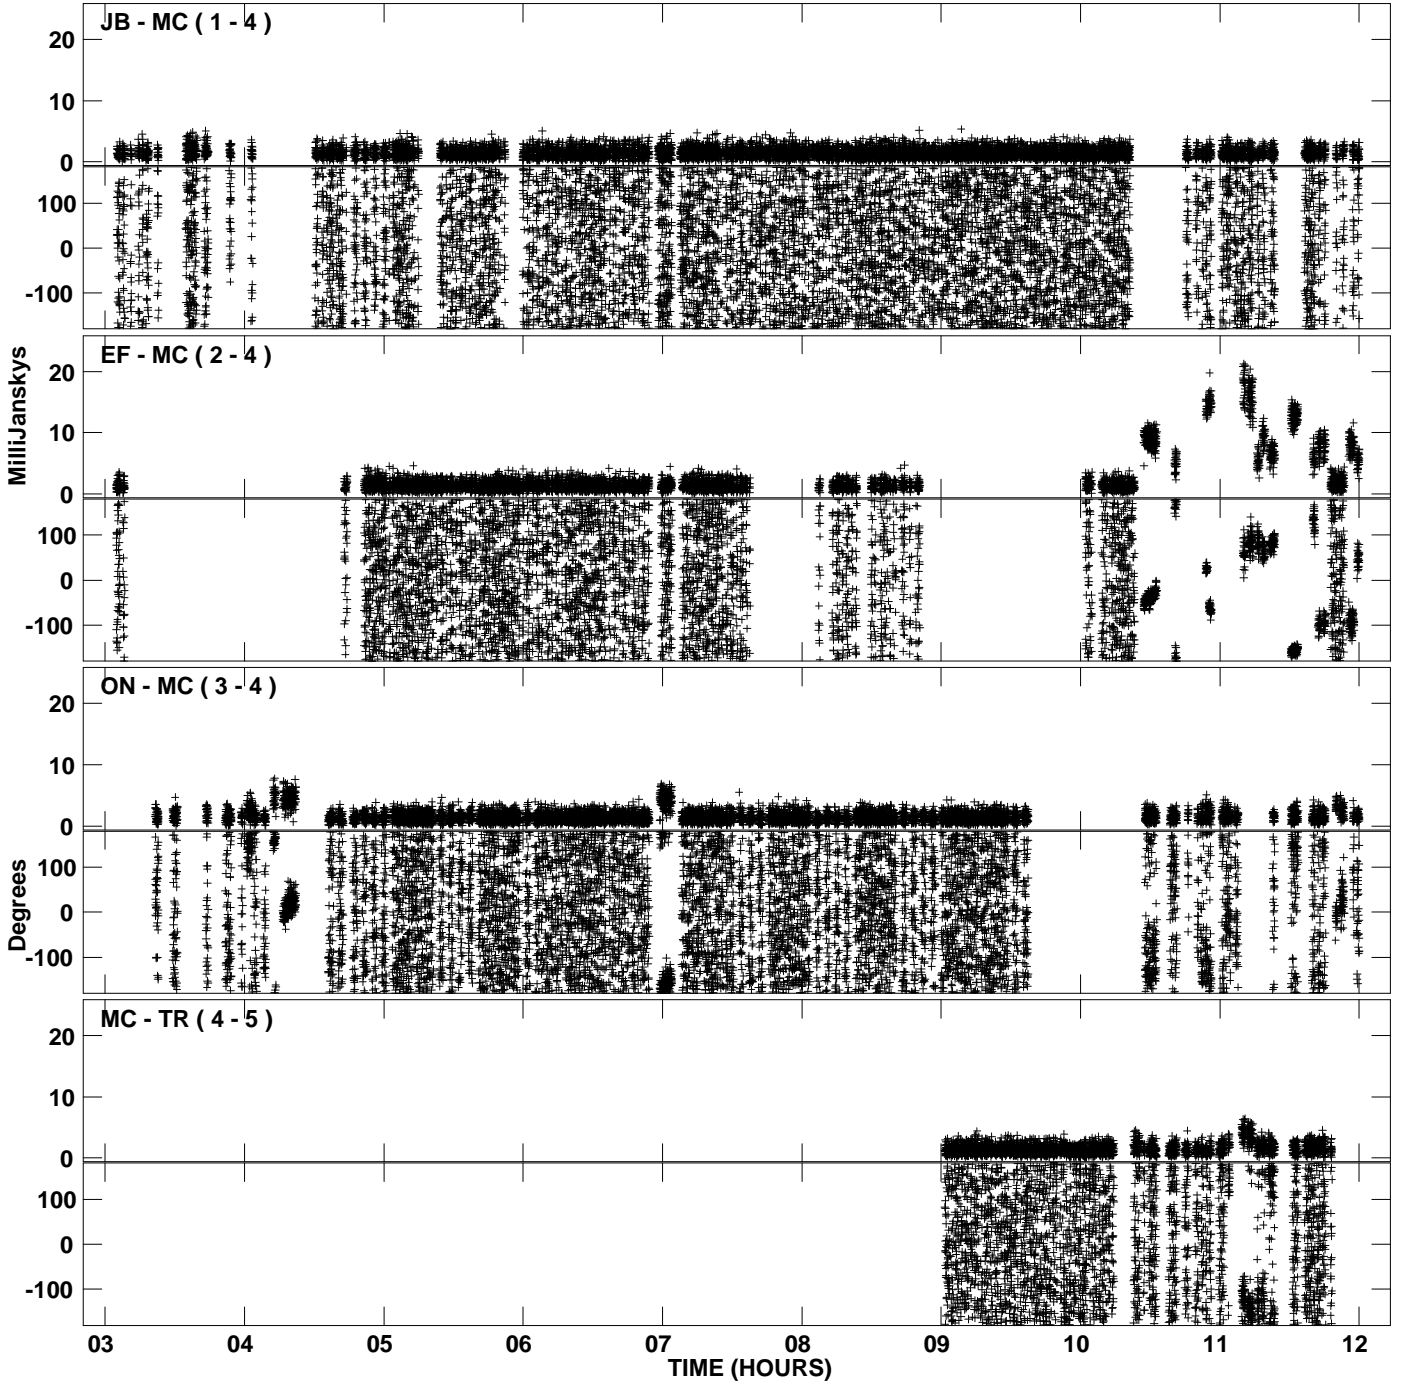

PLot file version 1 created 24-JUL-2006 15:22:34
Amplitude and Phase vs Time for EF012 2.UVDATA.1 Vect aver.
IF 1 CHAN 1 - 512 STK LL

PLot file version 2 created 24-JUL-2006 15:22:34
Amplitude andPhase vs Time for EF012 2.UVDATA.1 Vect aver.
IF 1 CHAN 1 - 512 STK LL

PLot file version 3 created 24-JUL-2006 15:26:04
Amplitude and Phase vs Time for EF012 2.UVDATA.1 Vect aver.
IF 1 CHAN 1 - 512 STK RR

PLot file version 4 created 24-JUL-2006 15:26:04
Amplitude and Phase vs Time for EF012 2.UVDATA.1 Vect aver.
IF 1 CHAN 1 - 512 STK RR