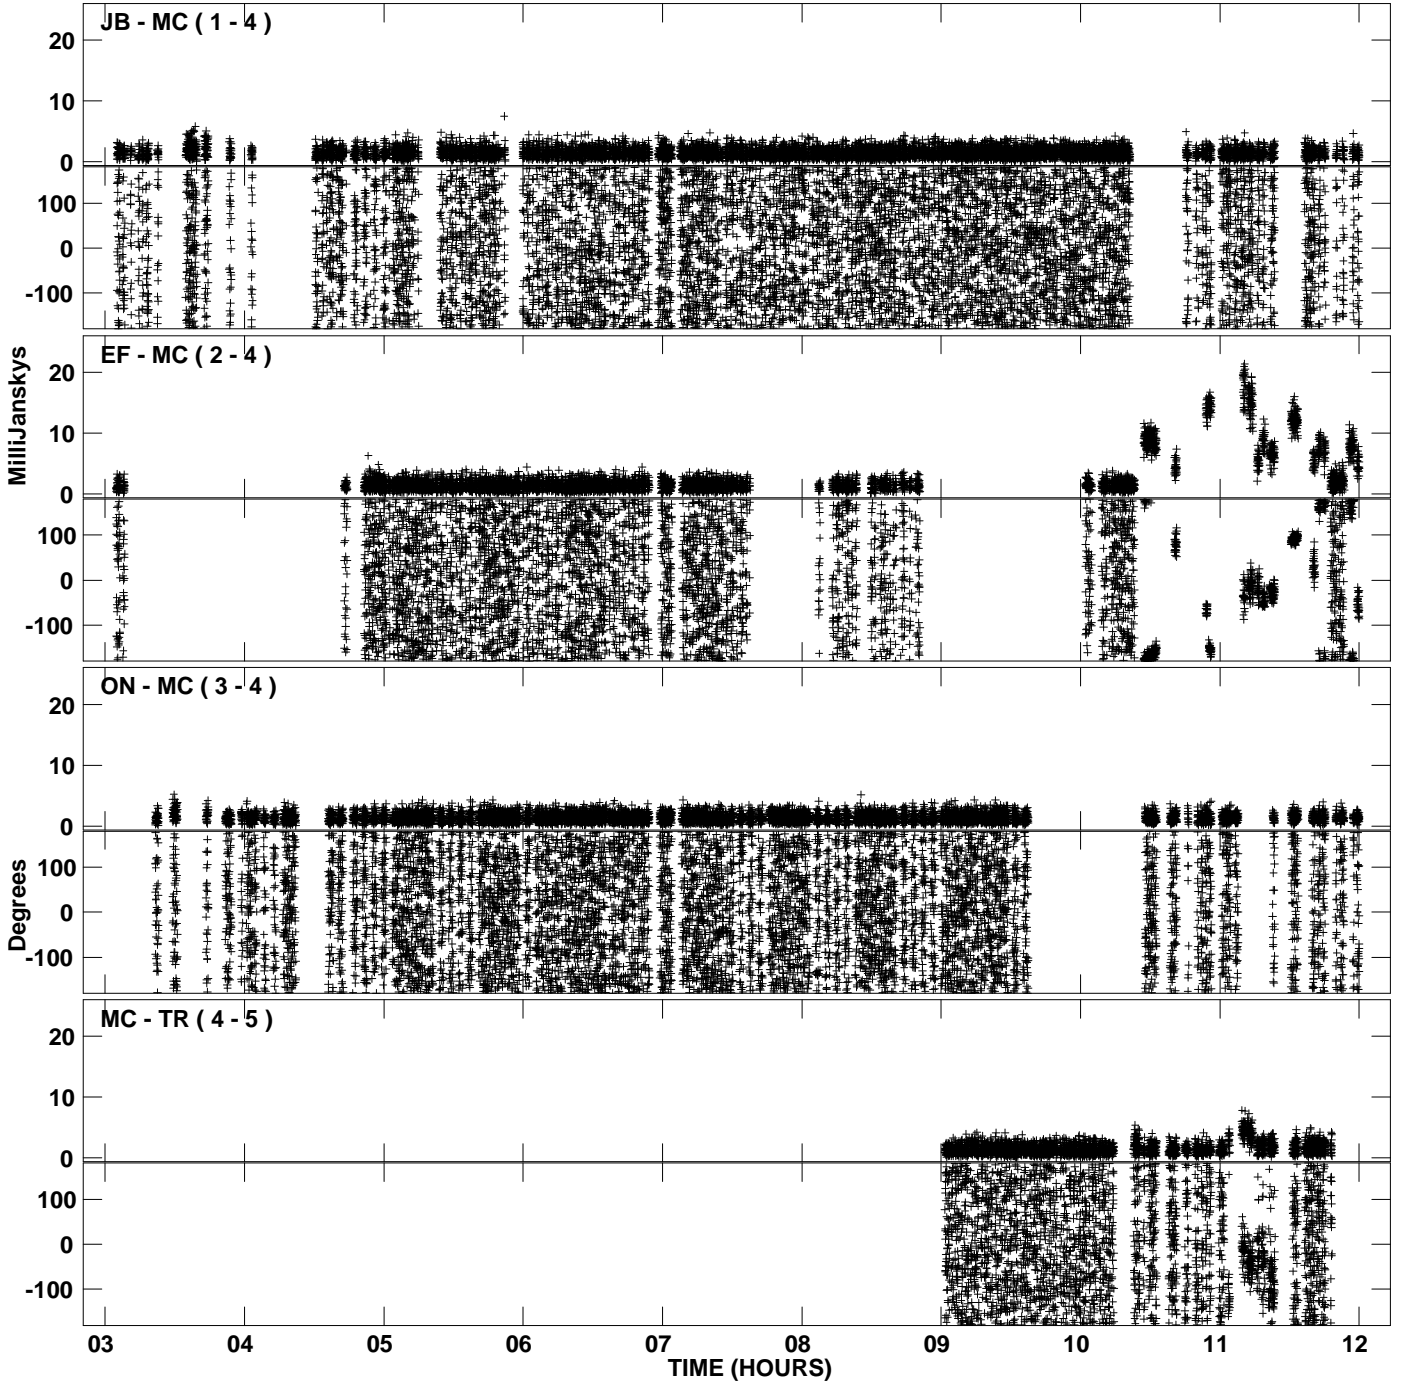

PLot file version 1 created 24-JUL-2006 15:22:34
Amplitude and Phase vs Time for EF012 2.UVDATA.1 Vect aver.
IF 1 CHAN 1 - 512 STK LL

PLot file version 2 created 24-JUL-2006 15:22:34
Amplitude andPhase vs Time for EF012 2.UVDATA.1 Vect aver.
IF 1 CHAN 1 - 512 STK LL

PLot file version 3 created 24-JUL-2006 15:26:04
Amplitude and Phase vs Time for EF012 2.UVDATA.1 Vect aver.
IF 1 CHAN 1 - 512 STK RR

PLot file version 4 created 24-JUL-2006 15:26:04
Amplitude and Phase vs Time for EF012 2.UVDATA.1 Vect aver.
IF 1 CHAN 1 - 512 STK RR