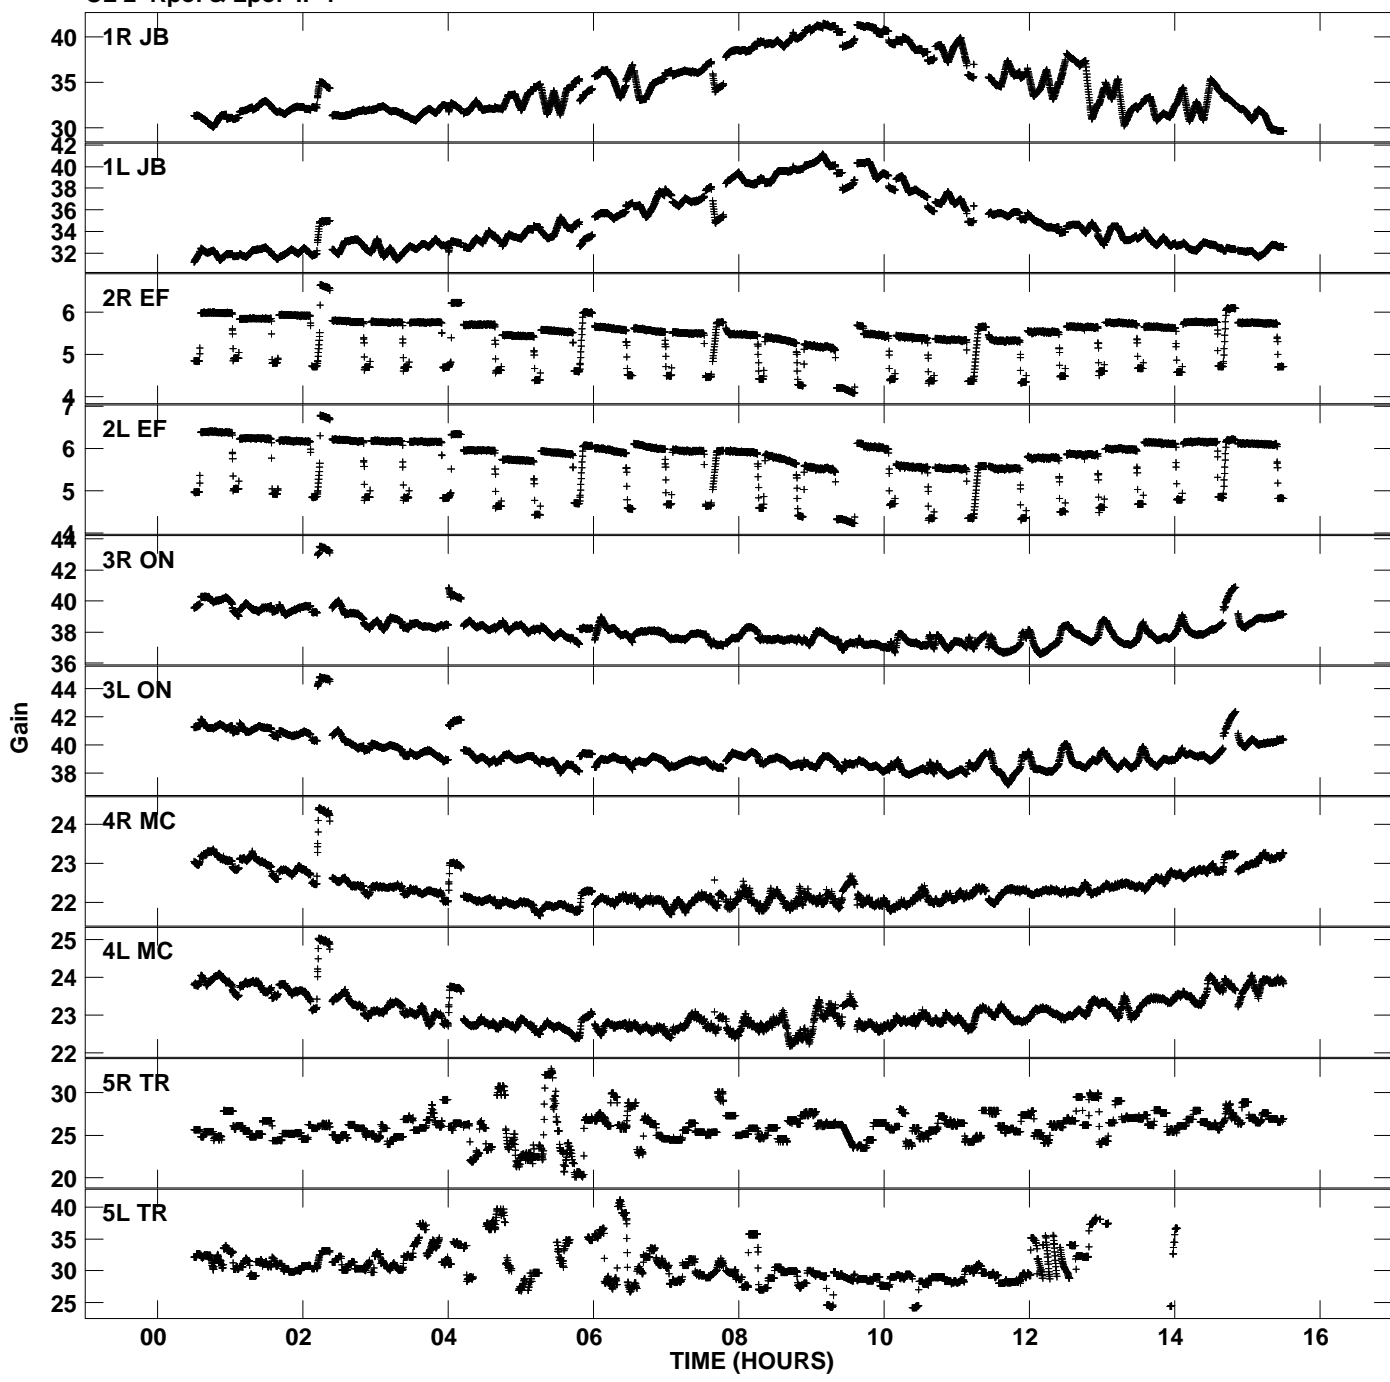

Plot file version 1 created 06-SEP-2006 17:15:43
Gain amp vs UTC time for EF015_1.MSORT.1
CL 2 Rpol & Lpol IF 1

Plot file version 2 created 06-SEP-2006 17:15:44
Gain amp vs UTC time for EF015_1.MSORT.1
CL 2 Rpol & Lpol IF 1