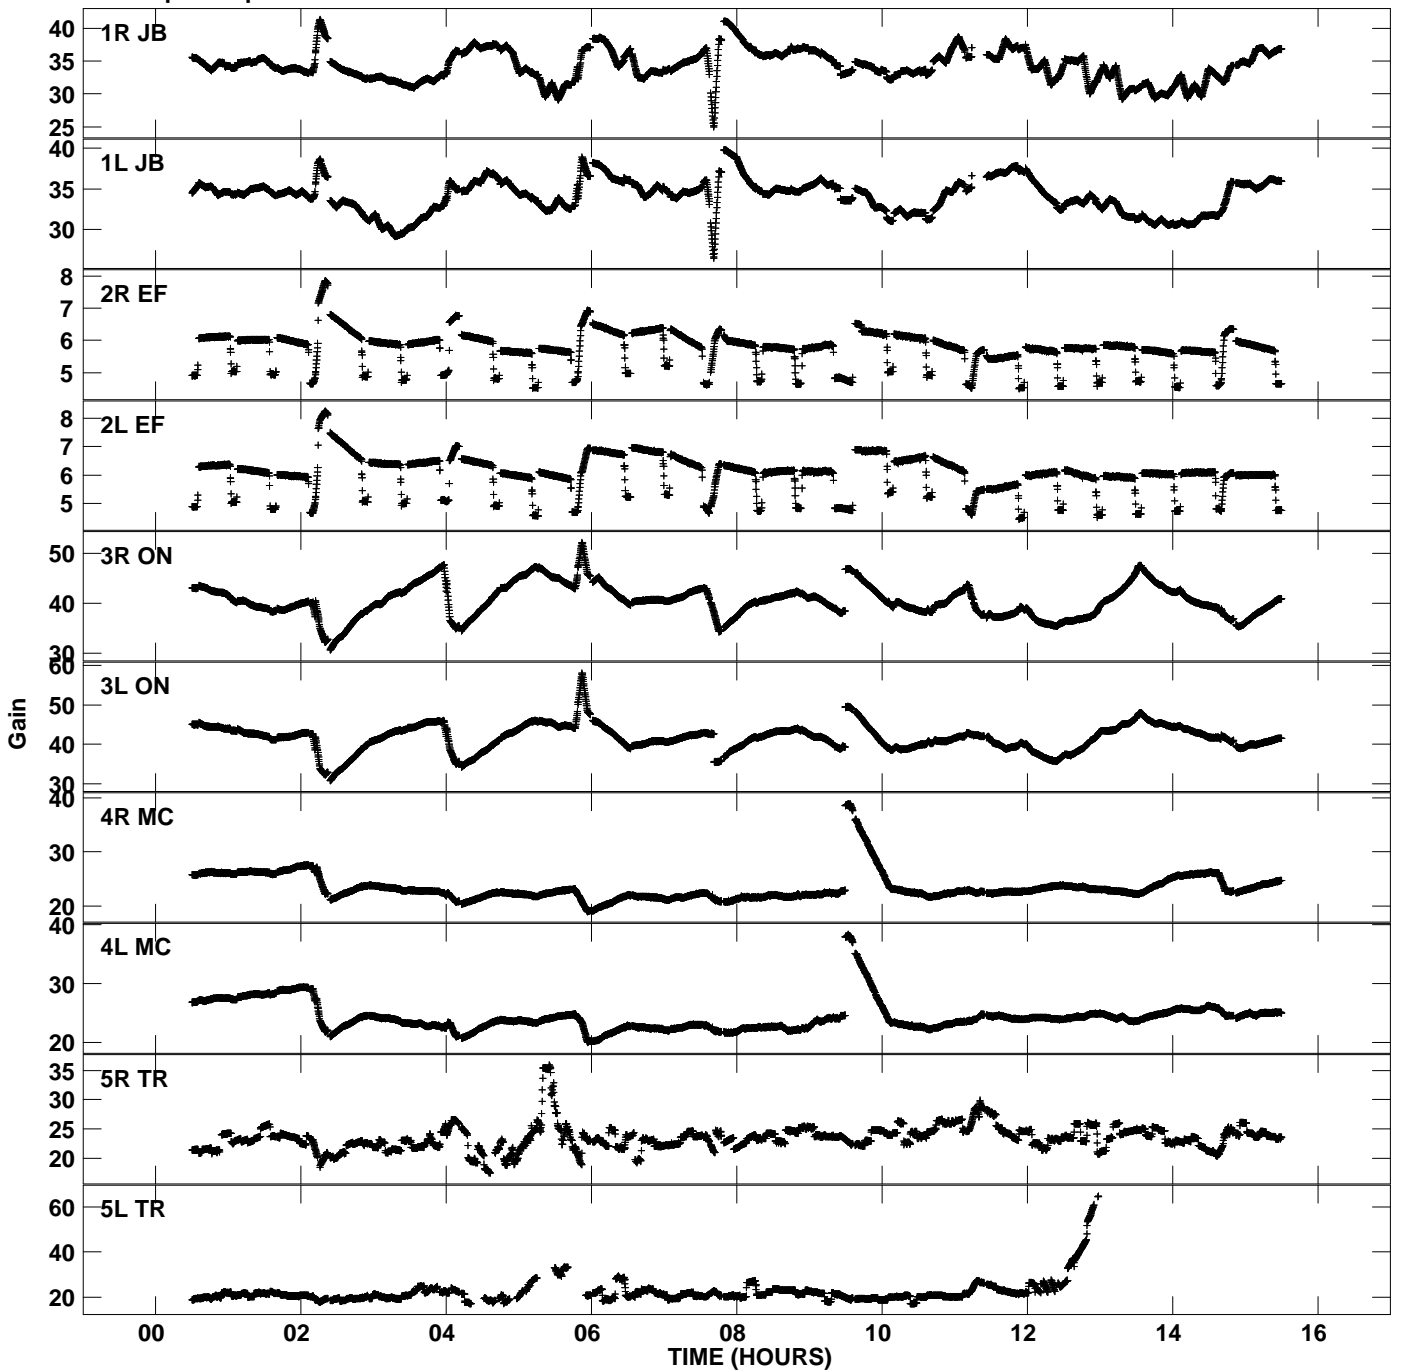

Plot file version 1 created 06-SEP-2006 19:49:52
Gain amp vs UTC time for EF015_1.TMP.1
CL 4 Rpol & Lpol IF 1

Plot file version 2 created 06-SEP-2006 19:49:52
Gain amp vs UTC time for EF015_1.TMP.1
CL 4 Rpol & Lpol IF 1