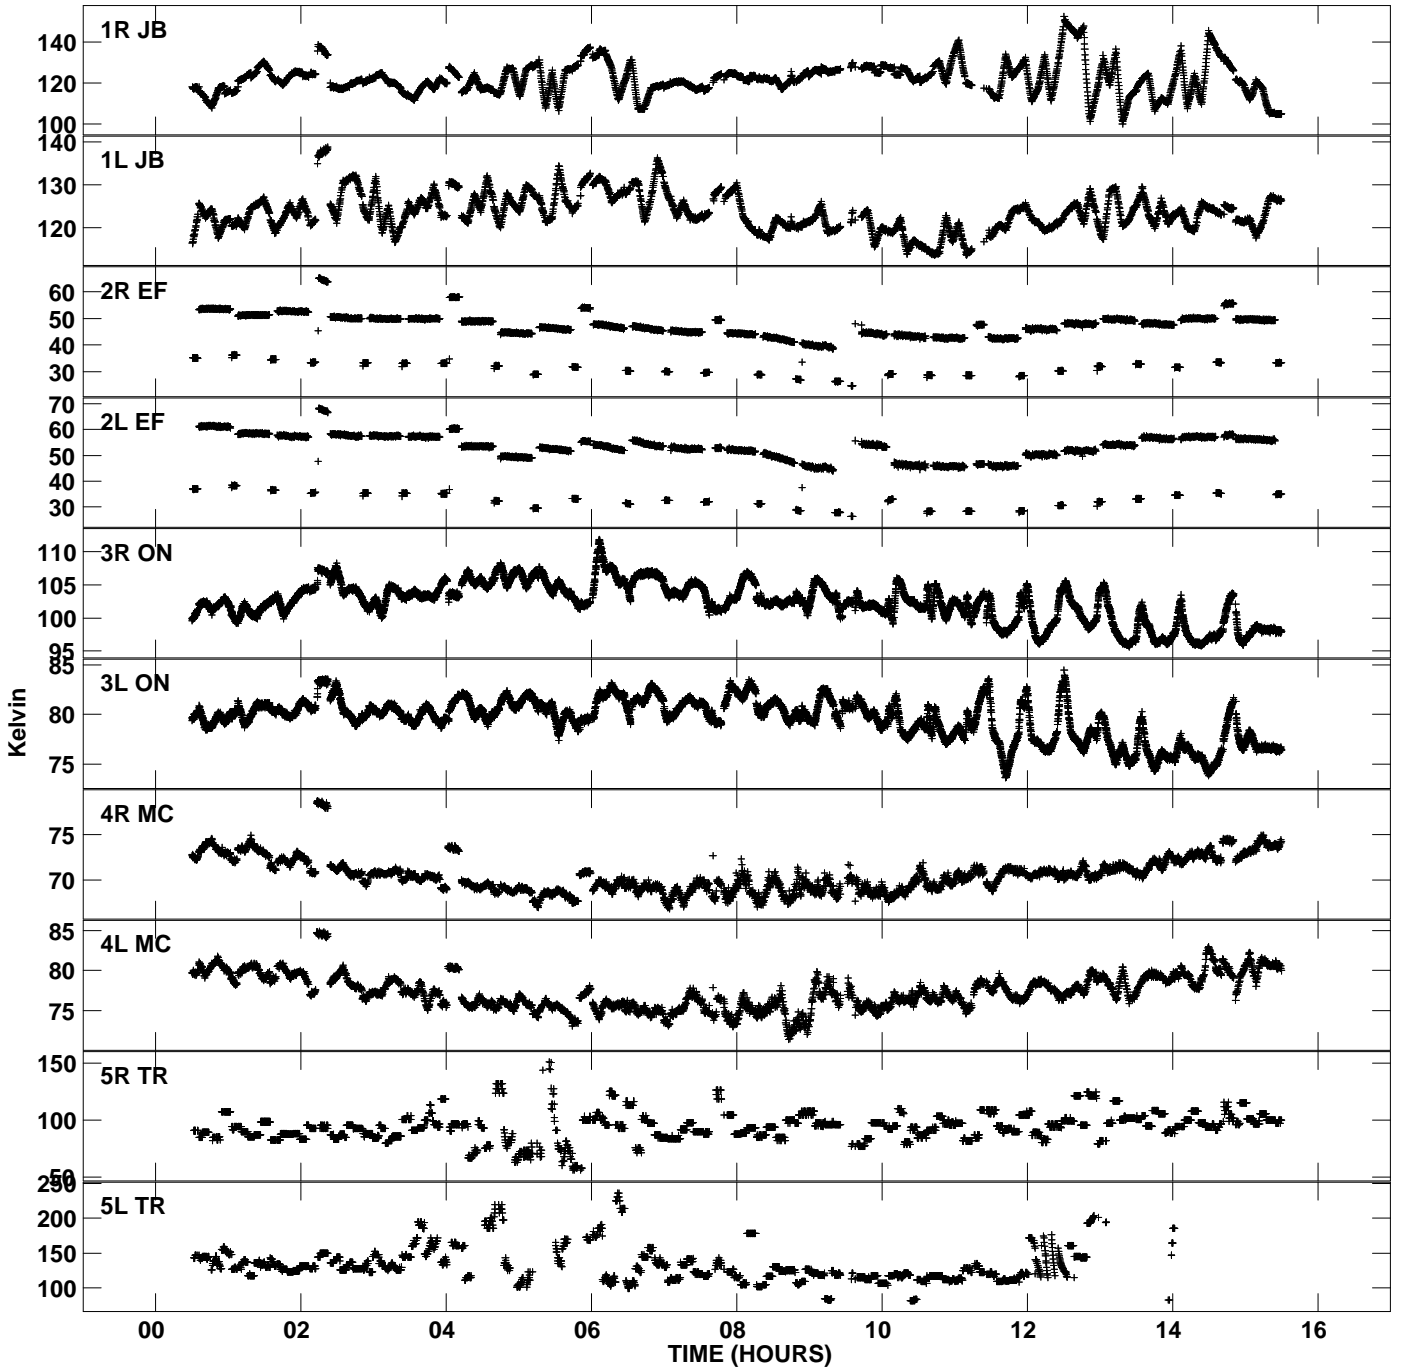

Plot file version 1 created 06-SEP-2006 17:15:32  
Tsys vs UTC time for EF015\_1.MSORT.1  
TY 1 Rpol & Lpol IF 1

Plot file version 2 created 06-SEP-2006 17:15:32  
Tsys vs UTC time for EF015\_1.MSORT.1  
TY 1 Rpol & Lpol IF 1